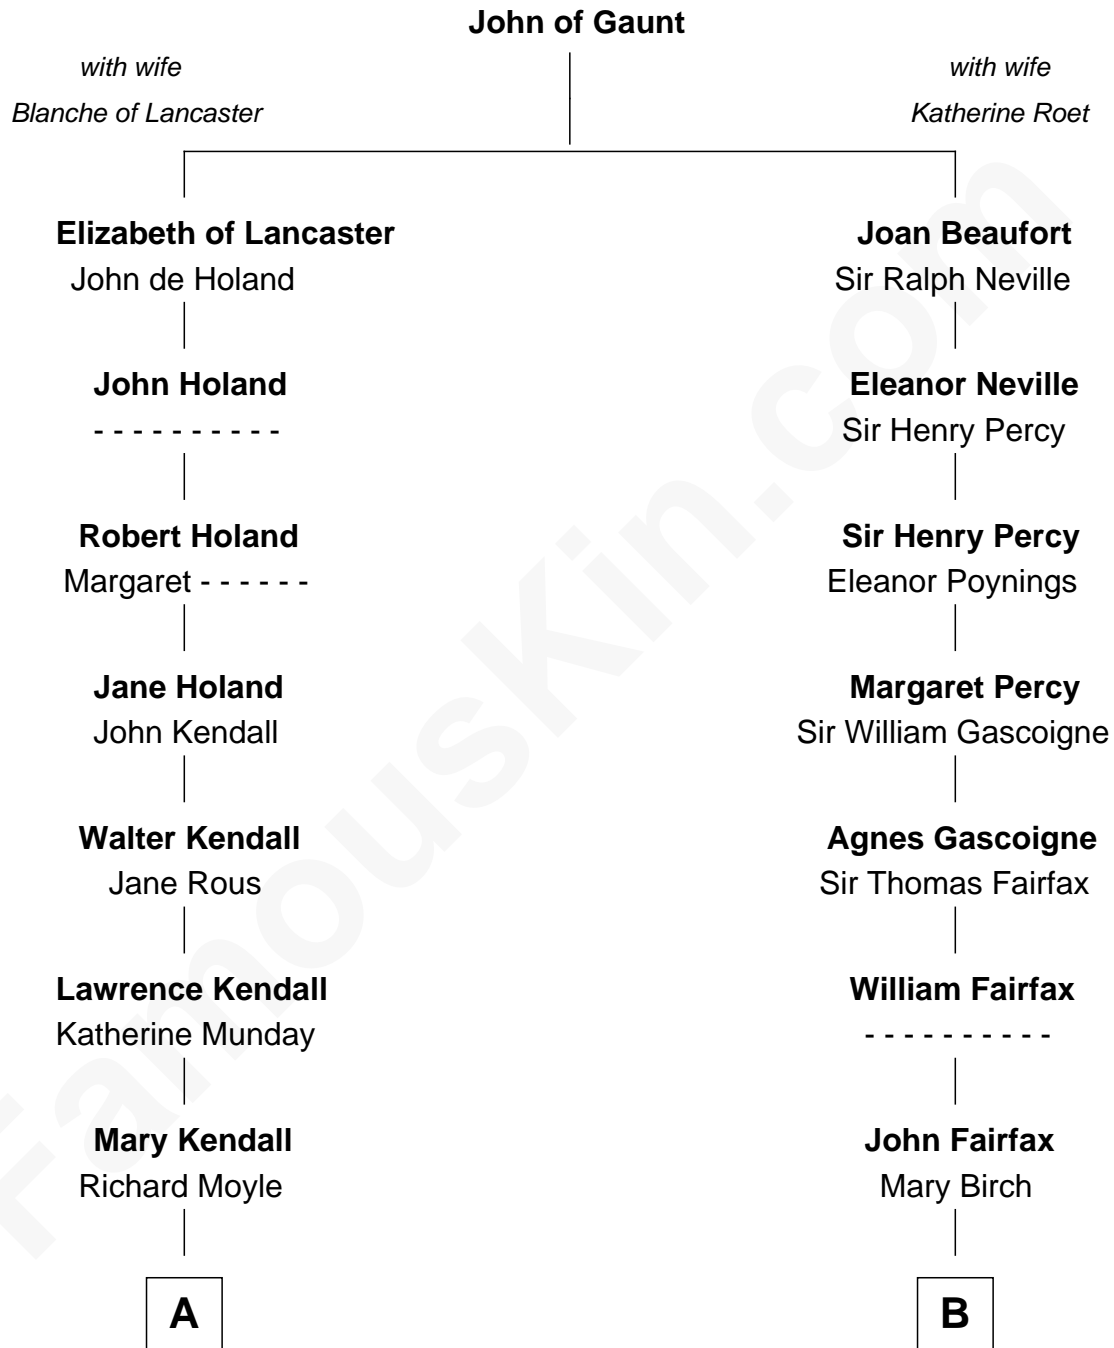

FamousKin.com

Relationship Chart of

Ed Helms

TV and Movie Actor

19th cousin 1 time removed of

Catherine Middleton

Princess of Wales

C

Inez Emeline Wright
George Pullen Jackson

Frances Helen Jackson
Fitzgerald Sale Parker

Pamela Ann Parker
John A. Helms

Ed Helms
TV and Movie Actor

D

Peter Francis Middleton
Valerie Glassborow

Michael Francis Middleton
Carole Elizabeth Goldsmith