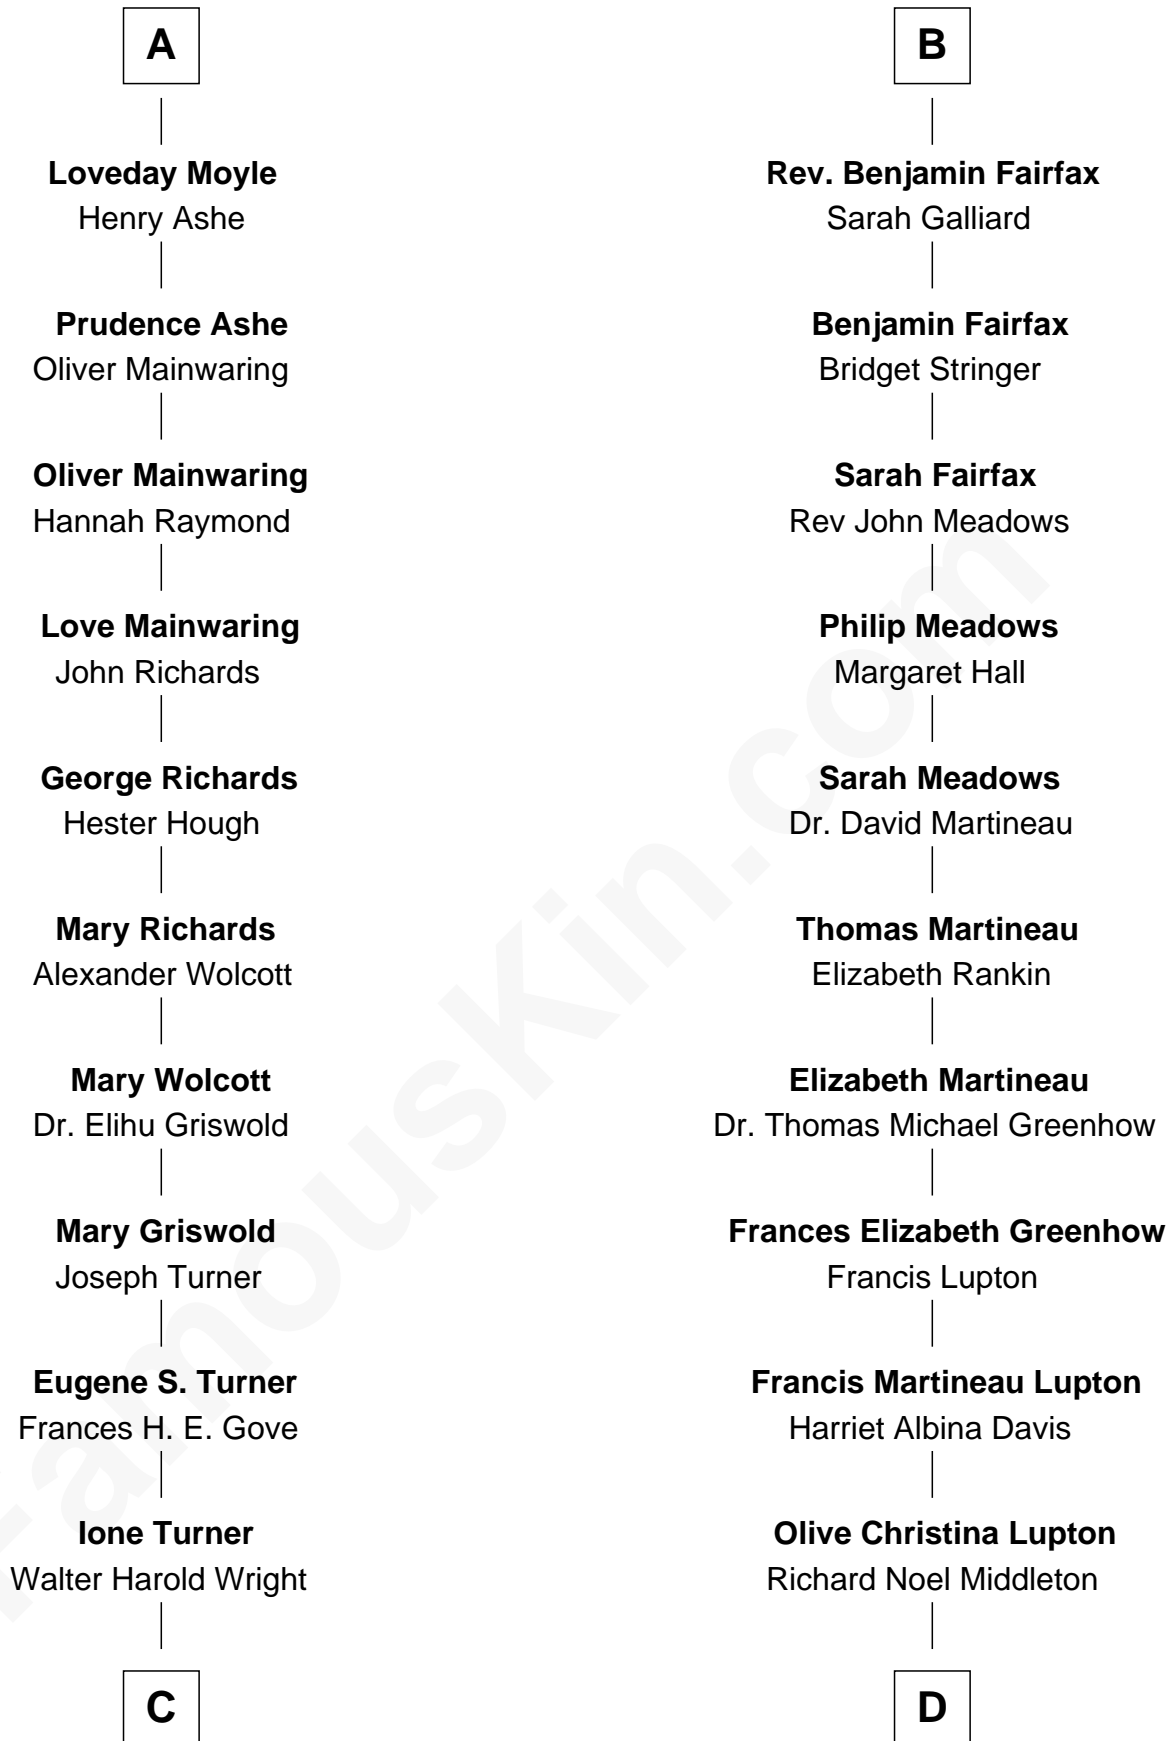

FamousKin.com

Relationship Chart of

Ed Helms

TV and Movie Actor

19th cousin 1 time removed of

Catherine Middleton

Princess of Wales

C

Inez Emeline Wright
George Pullen Jackson

Frances Helen Jackson
Fitzgerald Sale Parker

Pamela Ann Parker
John A. Helms

Ed Helms
TV and Movie Actor

D

Peter Francis Middleton
Valerie Glassborow

Michael Francis Middleton
Carole Elizabeth Goldsmith