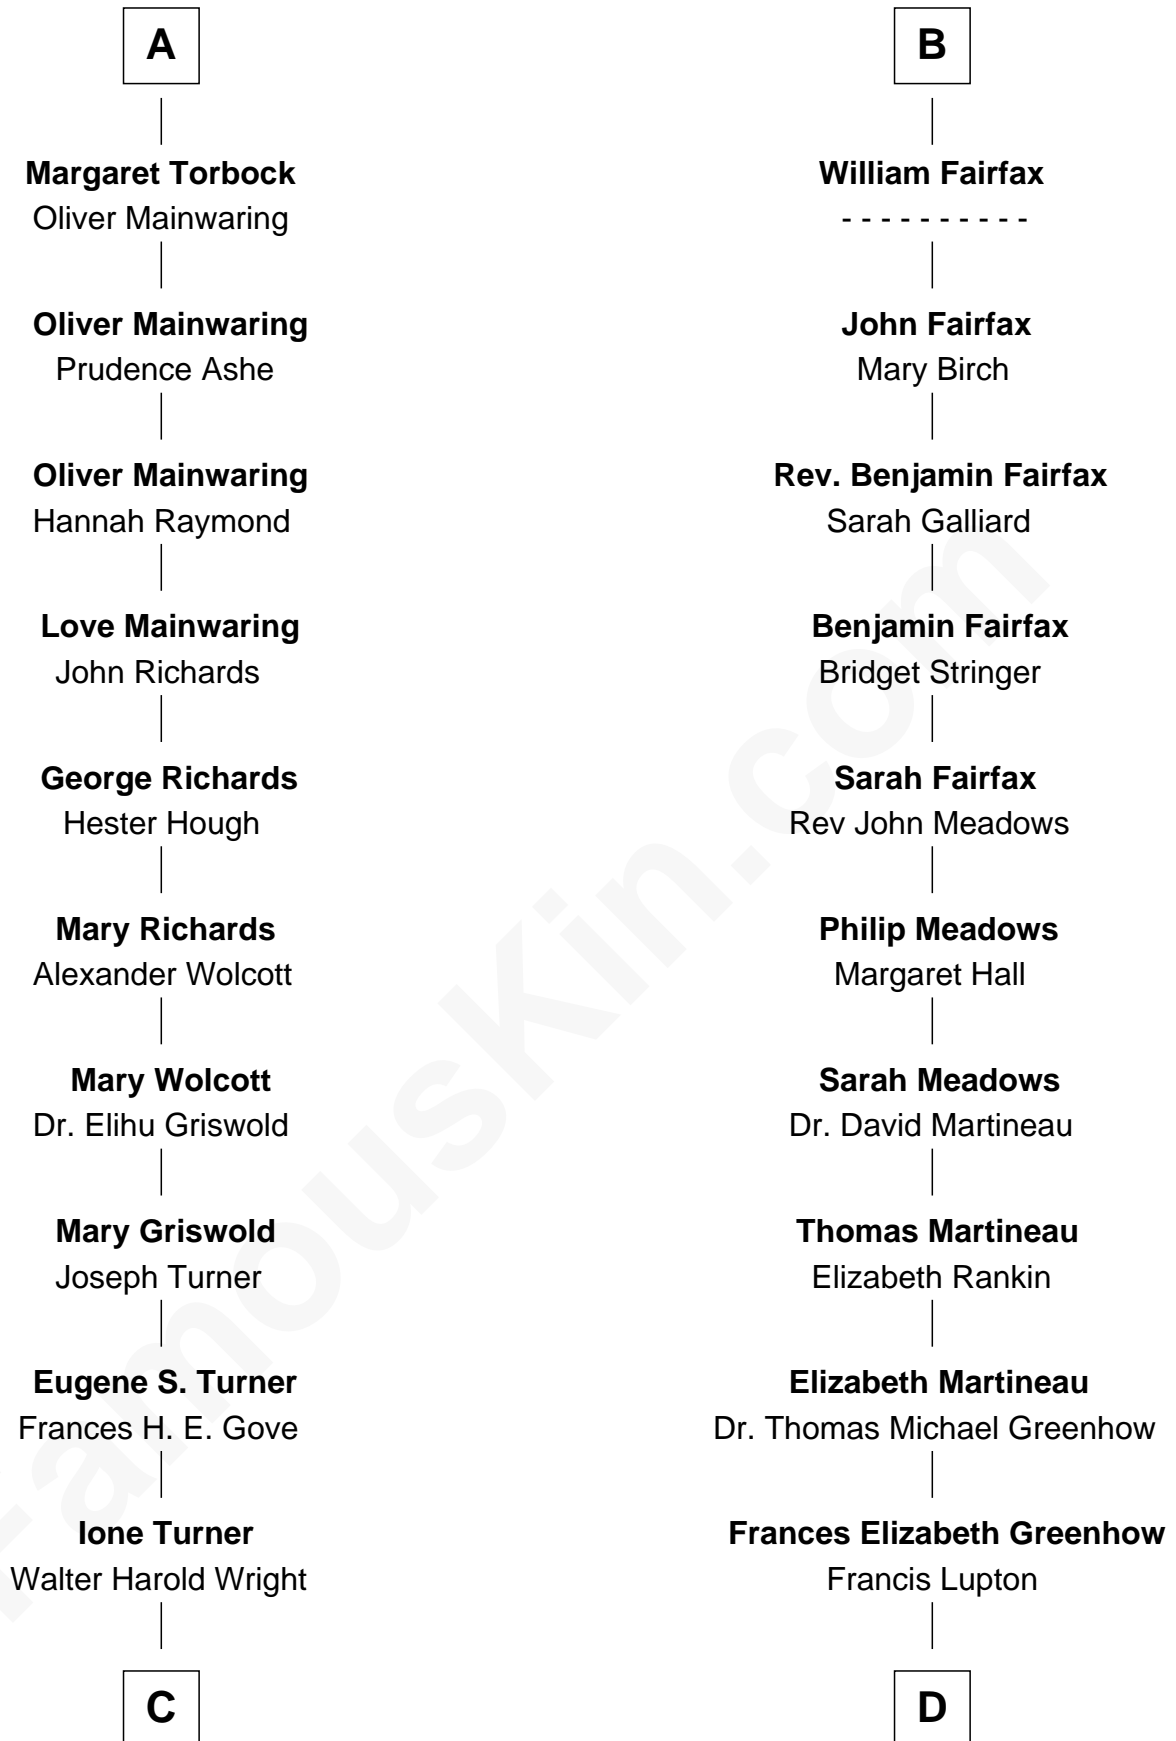

FamousKin.com

Relationship Chart of

Ed Helms

TV and Movie Actor

20th cousin 1 time removed of

Catherine Middleton

Princess of Wales

Elizabeth de Badlesmere

with husband
Sir William de Bohun

with husband
Sir Edmund Mortimer

Elizabeth de Bohun
Sir Richard Fitzalan

Sir Roger de Mortimer
Philippa de Montagu

Elizabeth Fitzalan
Sir Robert Goushill

Edmund Mortimer
Philippa Plantagenet

Joan Goushill
Sir Thomas Stanley

Elizabeth Mortimer
Sir Henry Percy

Sir John Stanley
Elizabeth Weever

Sir Henry Percy
Eleanor Neville

Margery Stanley
Sir William Torbock

Sir Henry Percy
Eleanor Poynings

Thomas Torbock
Elizabeth Moore

Margaret Percy
Sir William Gascoigne

William Torbock
Catherine Gerard

Agnes Gascoigne
Sir Thomas Fairfax

A

B

C

Inez Emeline Wright
George Pullen Jackson

Frances Helen Jackson
Fitzgerald Sale Parker