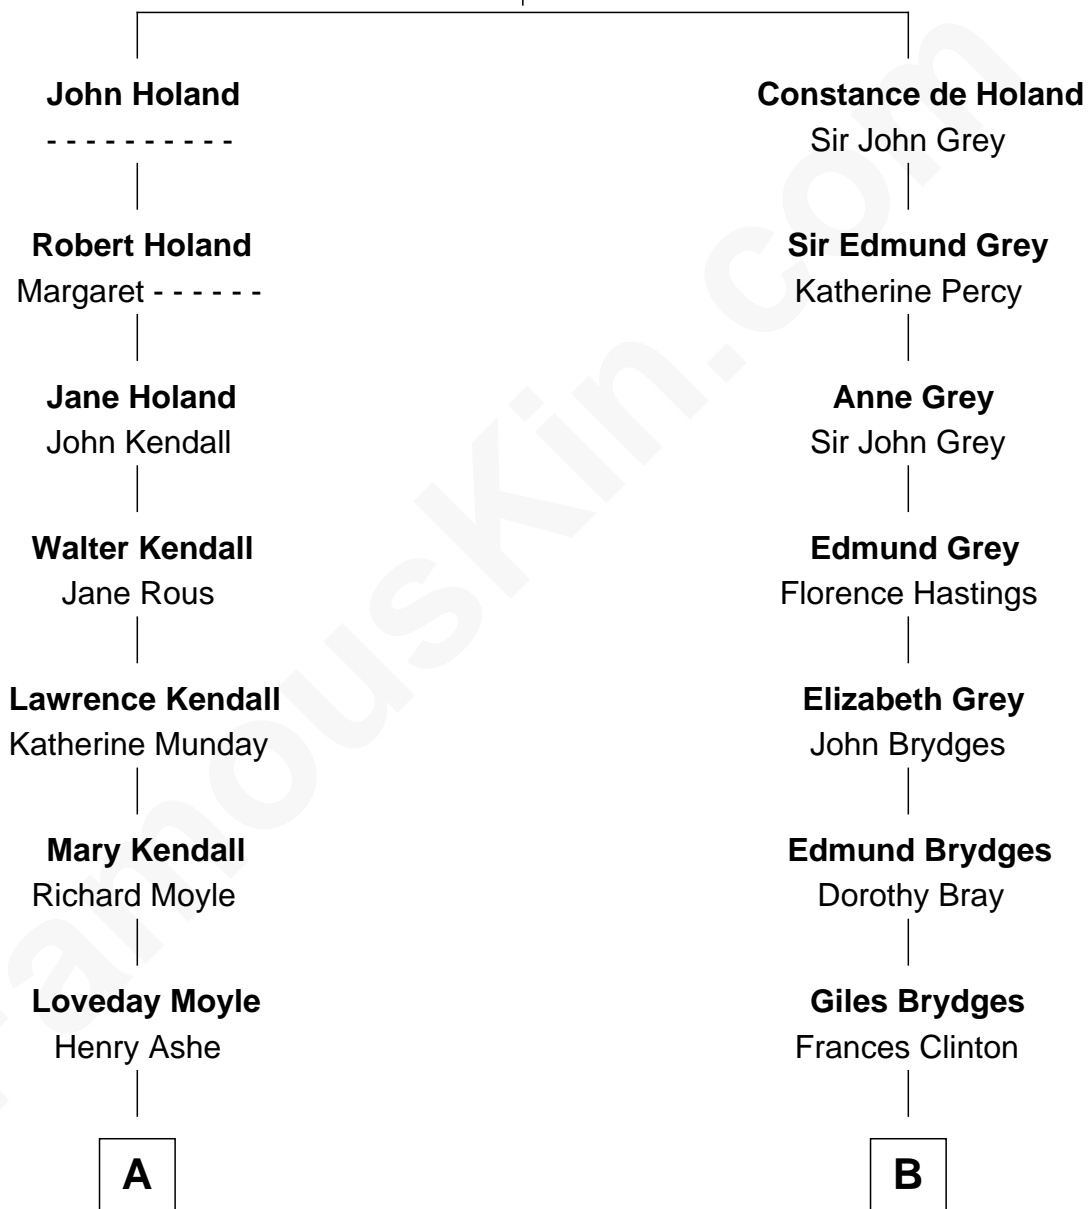

# FamousKin.com Relationship Chart of

**Ed Helms**

*TV and Movie Actor*

**19th cousin of**

**Prince Harry**

*Duke of Sussex*

**John de Holand**  
Elizabeth of Lancaster

**A**

**Prudence Ashe**  
Oliver Mainwaring

**Oliver Mainwaring**  
Hannah Raymond

**Love Mainwaring**  
John Richards

**George Richards**  
Hester Hough

**Mary Richards**  
Alexander Wolcott

**Mary Wolcott**  
Dr. Elihu Griswold