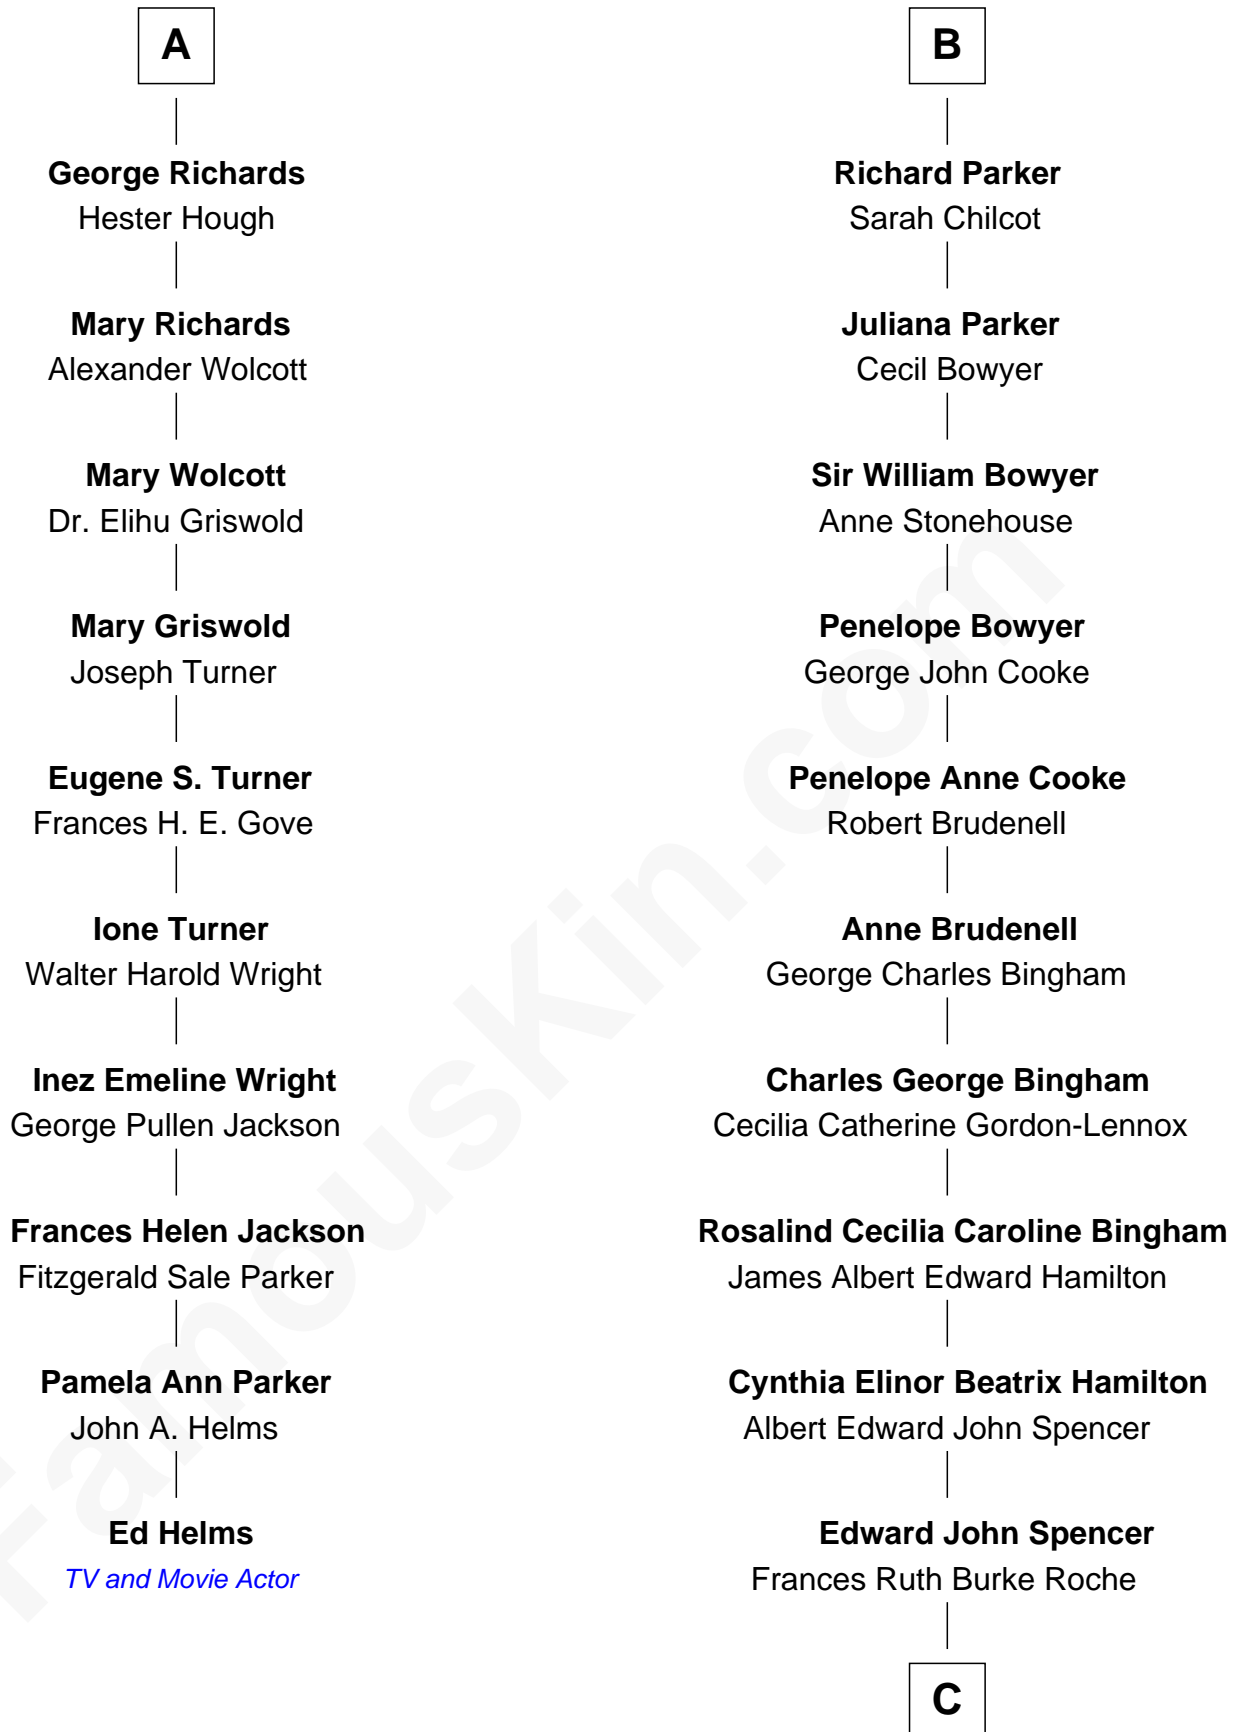

FamousKin.com Relationship Chart of

Ed Helms

TV and Movie Actor

16th cousin 2 times removed of

Prince Harry

Duke of Sussex

Sir John Stanley

Elizabeth Weever

Margery Stanley
Sir William Torbock

Thomas Torbock
Elizabeth Moore

William Torbock
Catherine Gerard

Margaret Torbock
Oliver Mainwaring

Oliver Mainwaring
Prudence Ashe

Oliver Mainwaring
Hannah Raymond

Love Mainwaring
John Richards

A

Anne Stanley
Ralph Ravenscroft

George Ravenscroft
Eleanor Ferch Richard ap Howell

Thomas Ravenscroft
Katherine Grosvenor

Elizabeth Ravenscroft
Thomas Egerton

Mary Egerton
Sir Francis Leigh

Juliana Leigh
Sir Richard Newdigate

Mary Newdigate
George Parker

B

C

Princess Diana Frances Spencer
Charles III, King of the United Kingdom

Prince Harry
Duke of Sussex

FamousKin.com