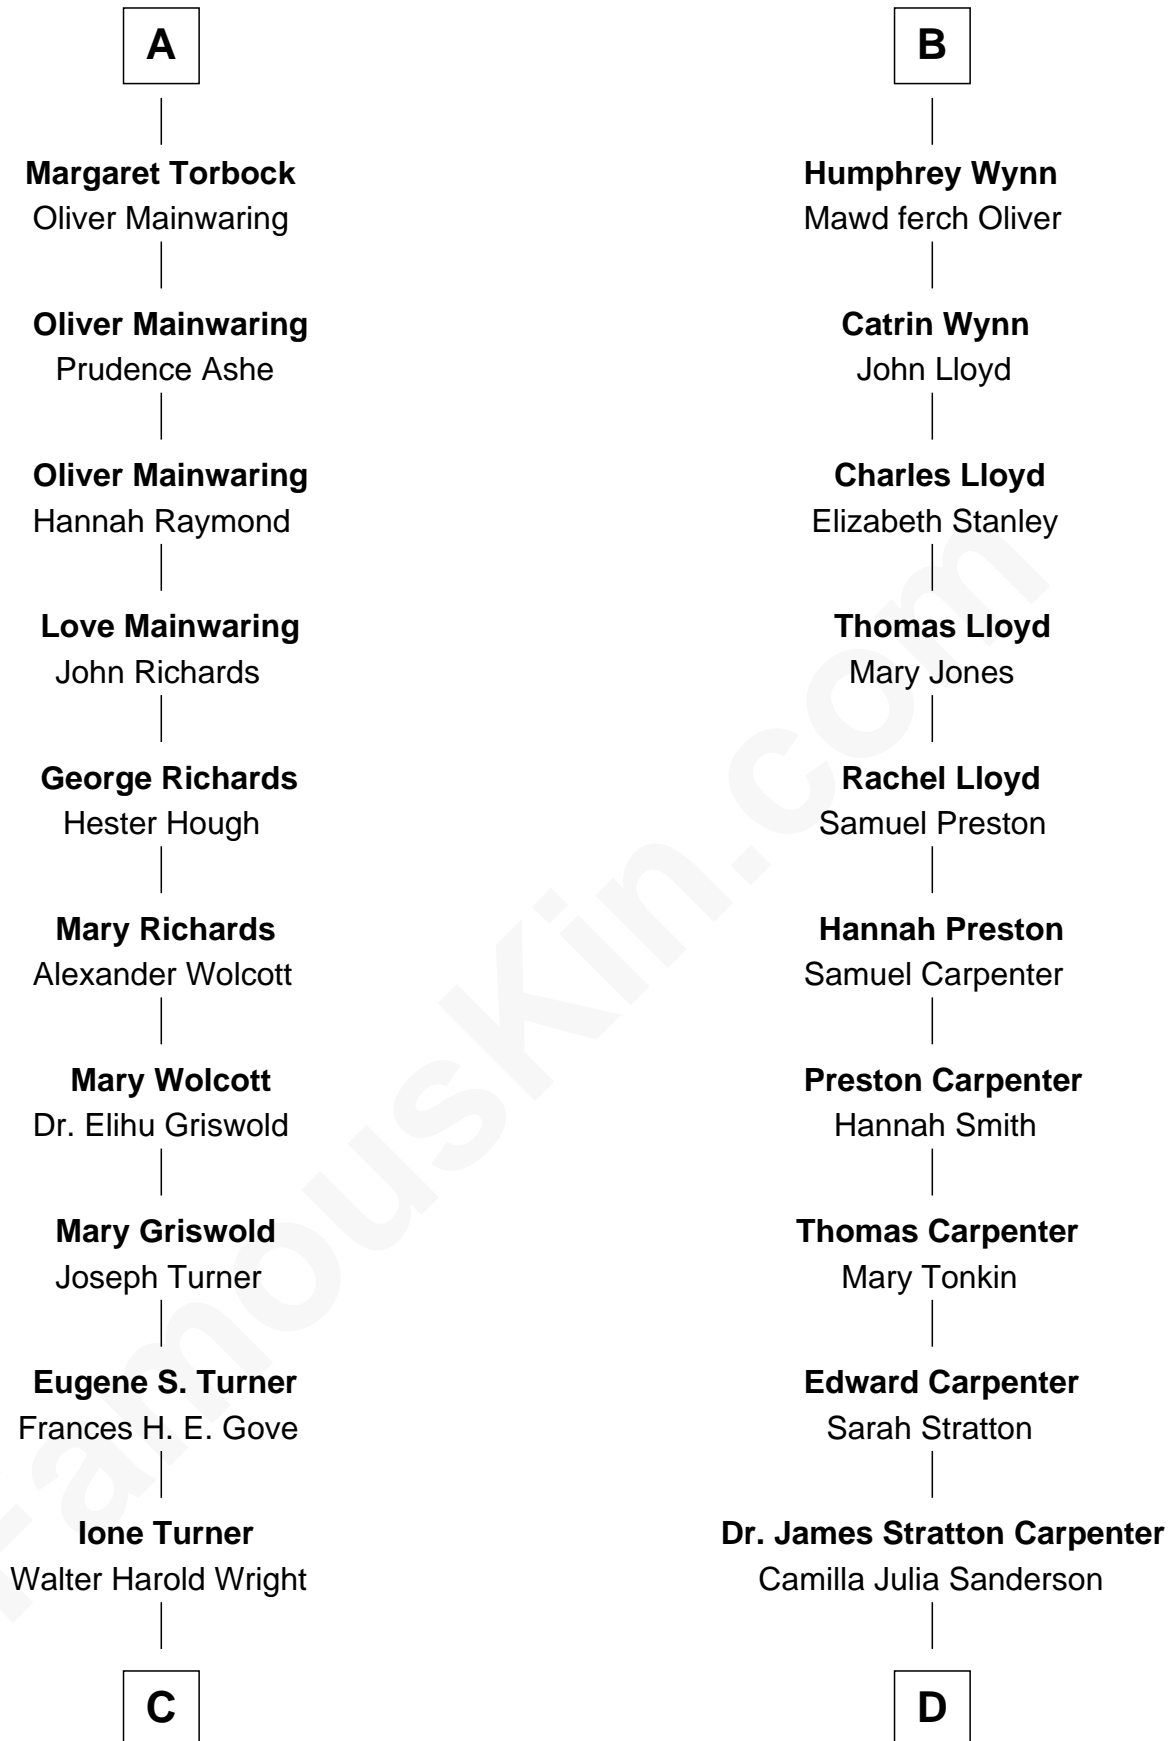

# FamousKin.com Relationship Chart of

**Ed Helms**

*TV and Movie Actor*

20th cousin 1 time removed of

**Mary Chapin Carpenter**

*Singer and Songwriter*

**C**

**Inez Emeline Wright**  
George Pullen Jackson

**Frances Helen Jackson**  
Fitzgerald Sale Parker

**Pamela Ann Parker**  
John A. Helms

**Ed Helms**  
*TV and Movie Actor*

**D**

**Dr. John Thomas Carpenter**  
Eliza Adelaide Hill

**Dr. James Stratton Carpenter**  
Lillian Louise Chapin