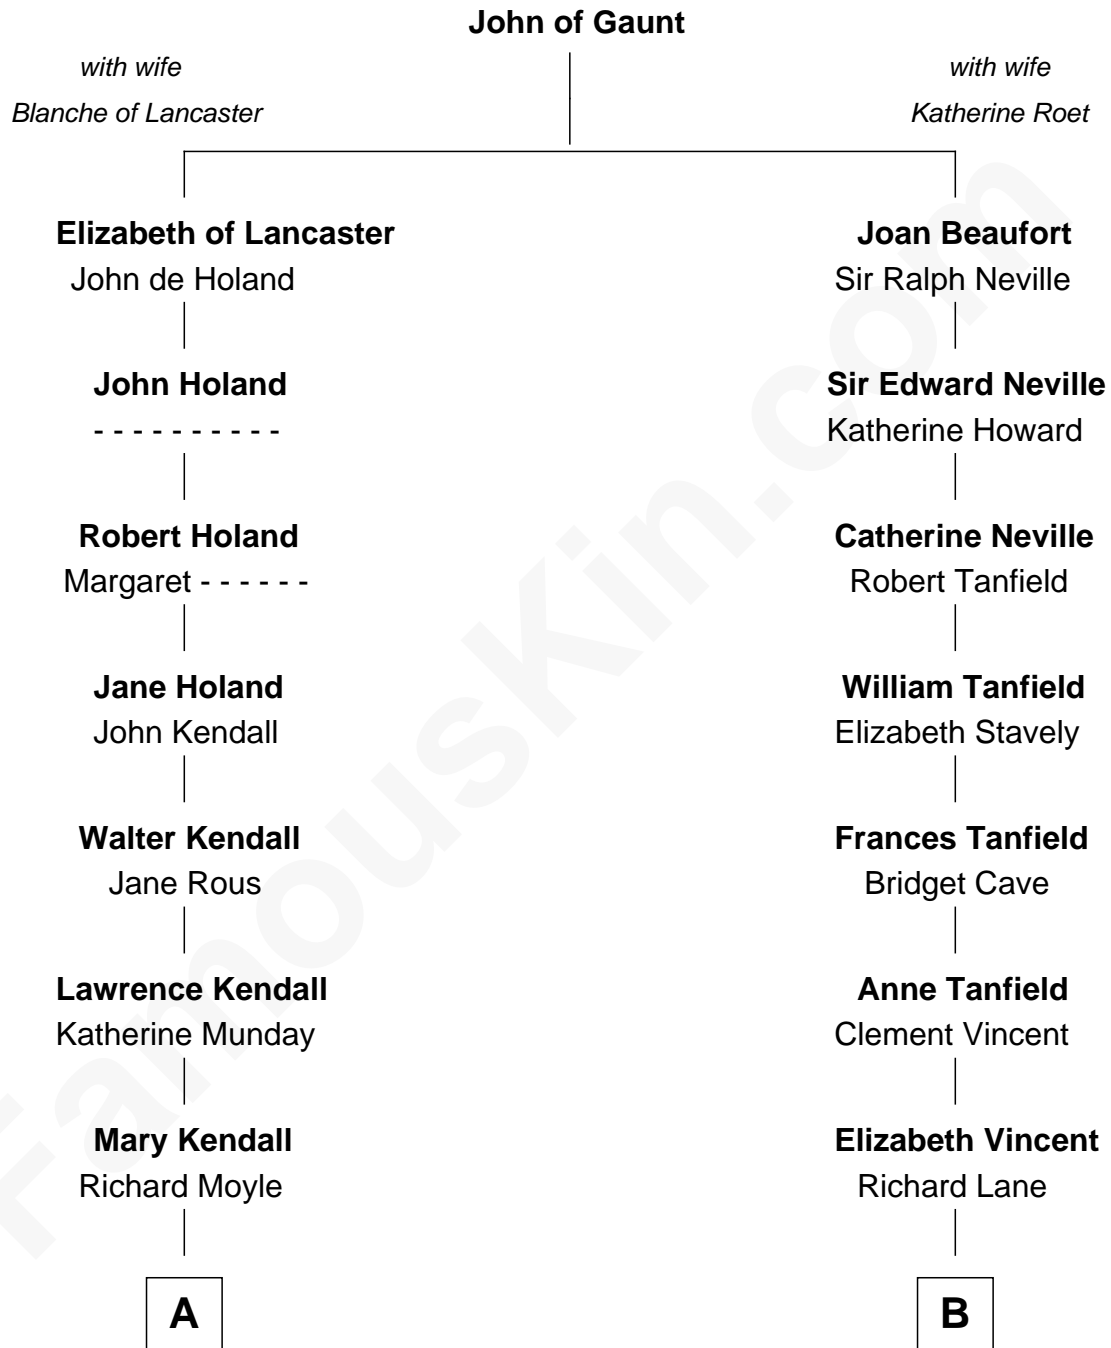

FamousKin.com

Relationship Chart of

Ed Helms

TV and Movie Actor

13th cousin 7 times removed of

John Marshall

4th Chief Justice of the U.S. Supreme Court

C