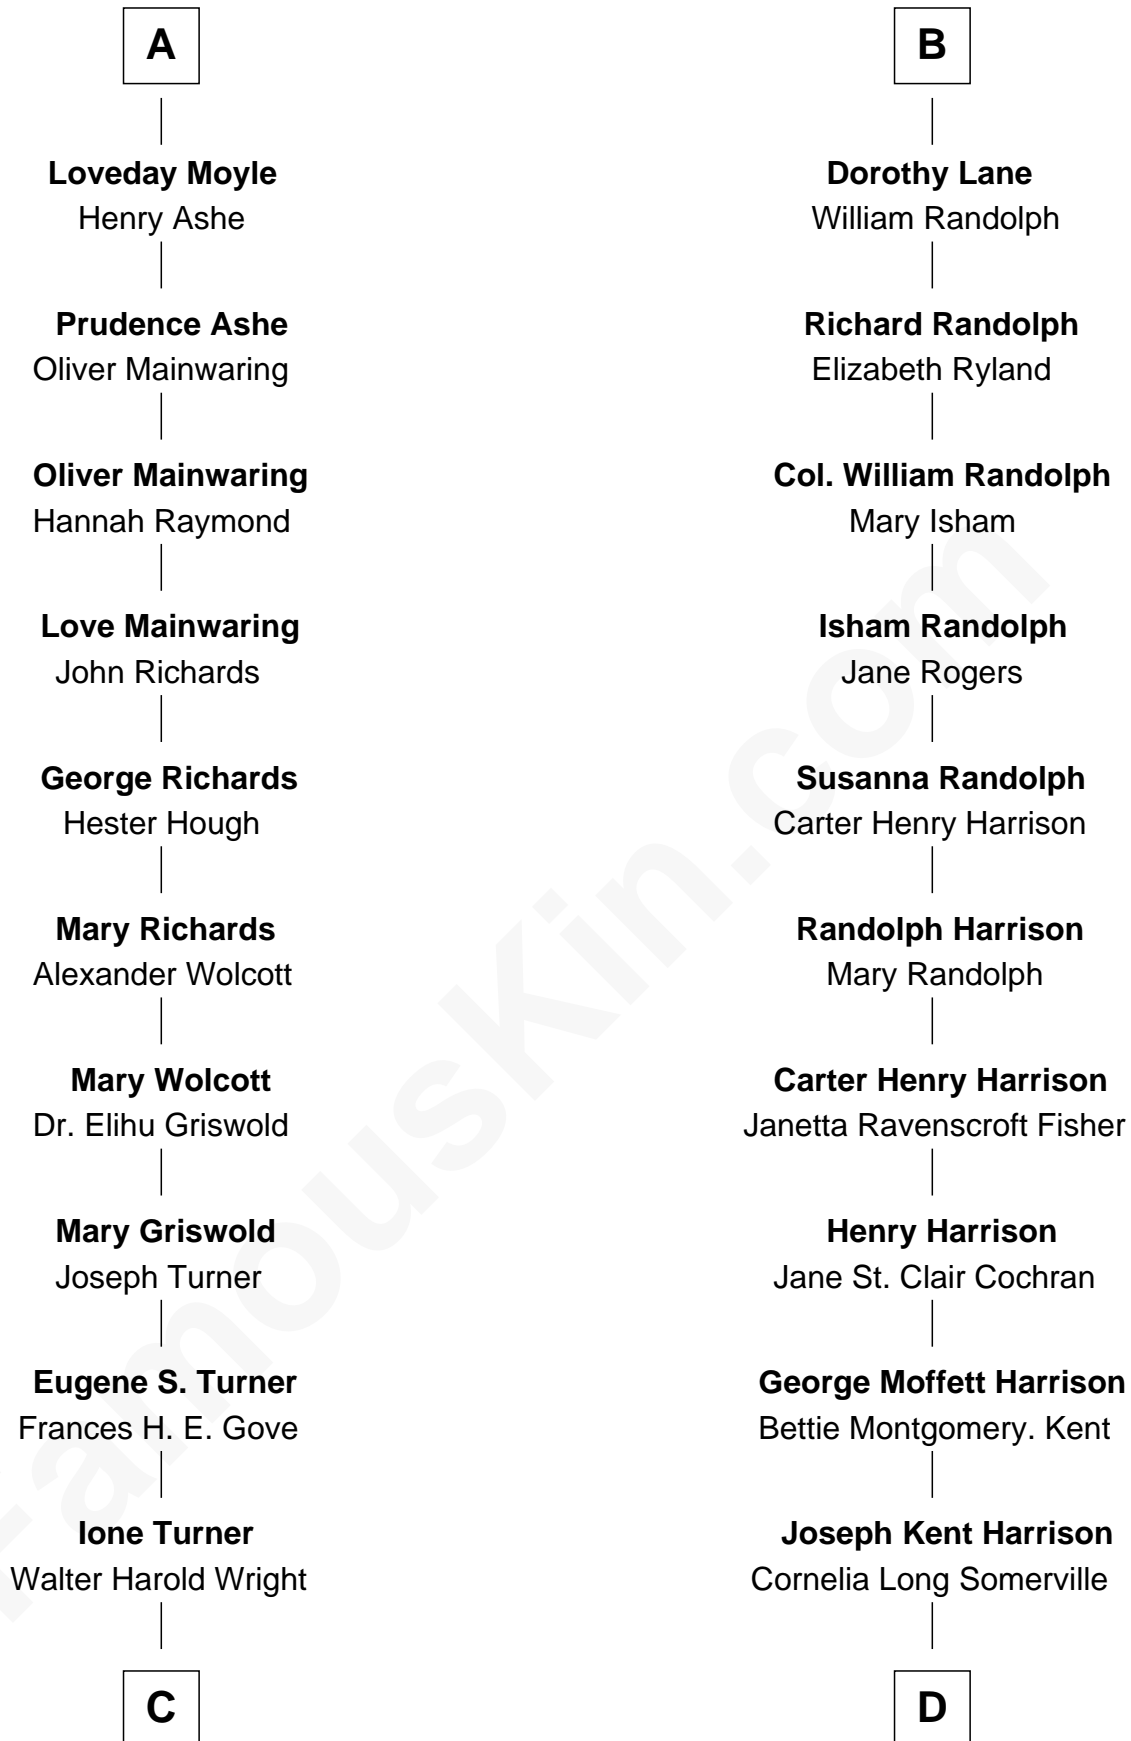

FamousKin.com Relationship Chart of

Ed Helms

TV and Movie Actor

19th cousin 1 time removed of

Edward Norton

Movie Actor

John of Gaunt

*with wife
Blanche of Lancaster*

Mary Kendall

Richard Moyle

Elizabeth Vincent

Richard Lane

A

B

C

Inez Emeline Wright
George Pullen Jackson