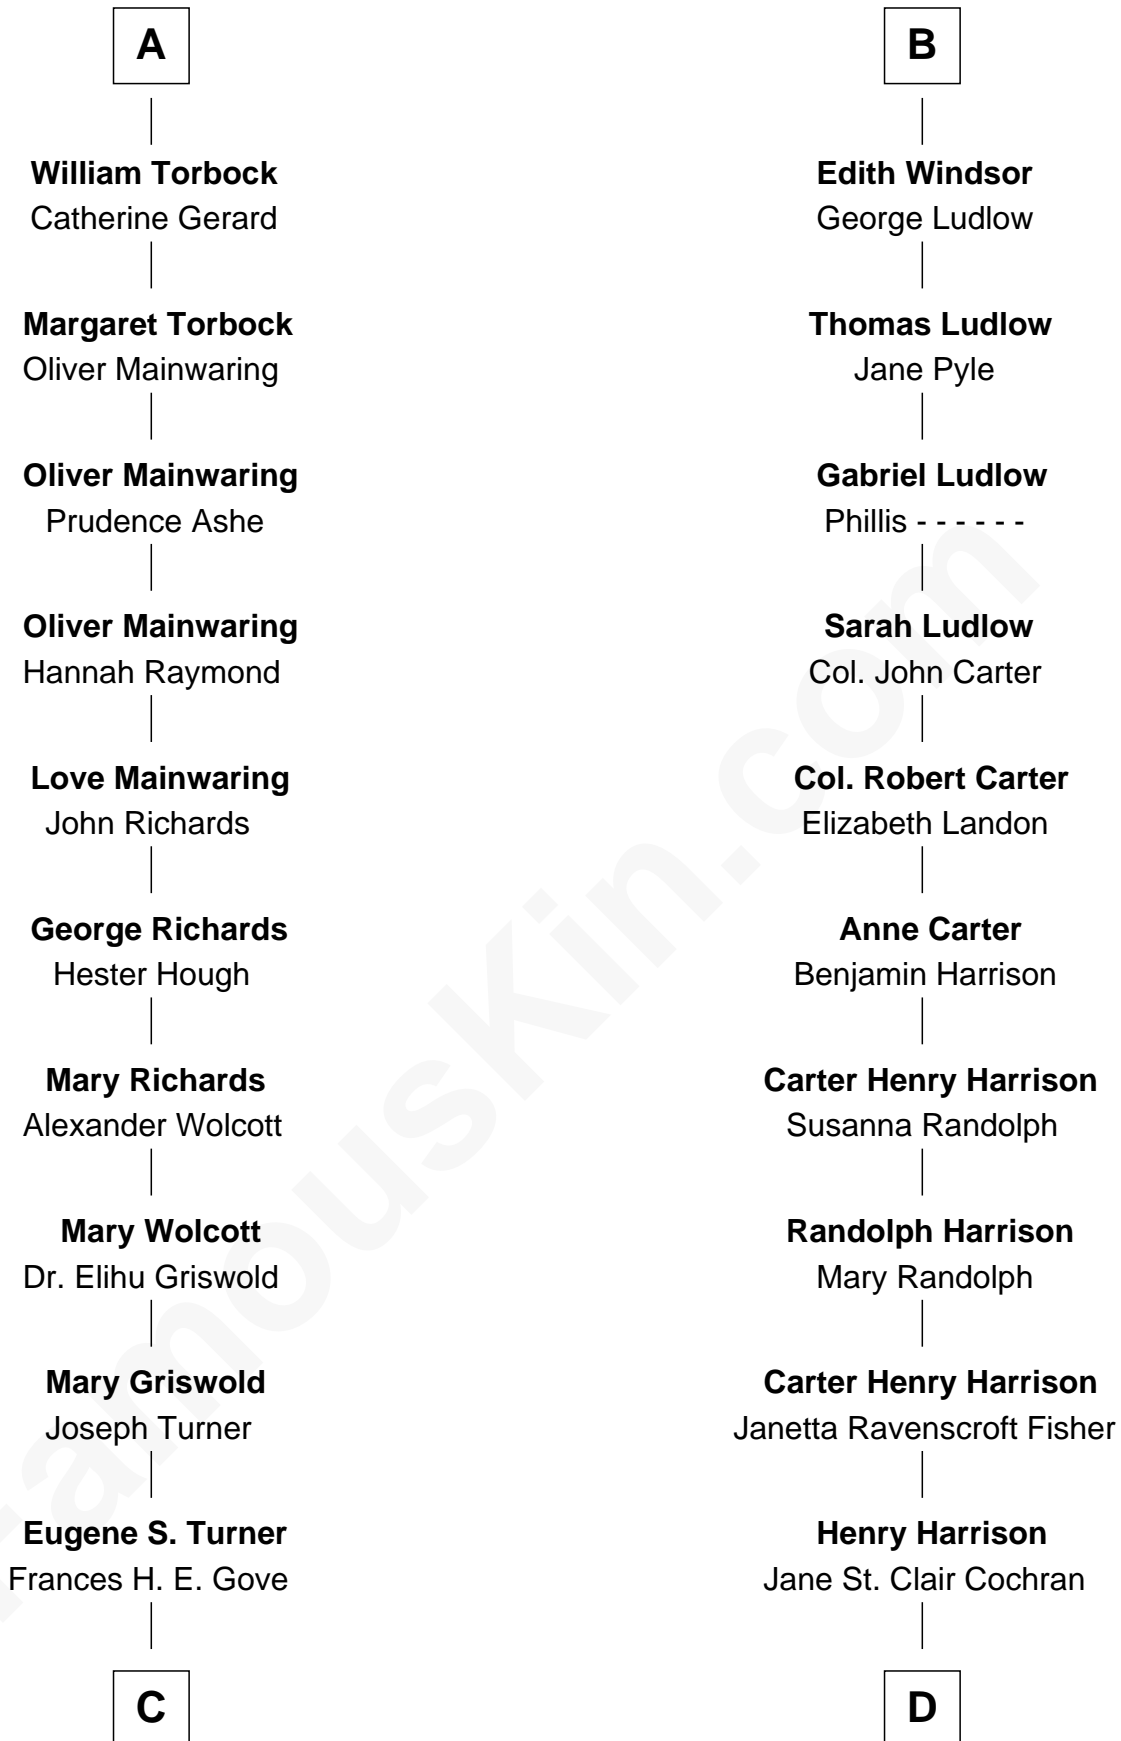

FamousKin.com Relationship Chart of

Ed Helms

TV and Movie Actor

21st cousin of

Edward Norton

Movie Actor

Humphrey de Bohun
Elizabeth Plantagenet

Sir William de Bohun
Elizabeth de Badlesmere

Elizabeth de Bohun
Sir Richard Fitzalan

Elizabeth Fitzalan
Sir Robert Goushill

Joan Goushill
Sir Thomas Stanley

Sir John Stanley
Elizabeth Weever

Margery Stanley
Sir William Torbock

Thomas Torbock
Elizabeth Moore

A

Margaret de Bohun
Sir Hugh de Courtnay

Elizabeth de Courtnay
Sir Andrew Luttrell

Sir Hugh Luttrell
Catherine de Beaumont

Elizabeth Luttrell
John Stratton

Elizabeth Stratton
John Andrews

Elizabeth Andrews
Sir Thomas de Windsor

Sir Andrews de Windsor
Elizabeth Blount

B

C

Ione Turner
Walter Harold Wright

Inez Emeline Wright
George Pullen Jackson

Frances Helen Jackson
Fitzgerald Sale Parker

Pamela Ann Parker
John A. Helms

Ed Helms
TV and Movie Actor