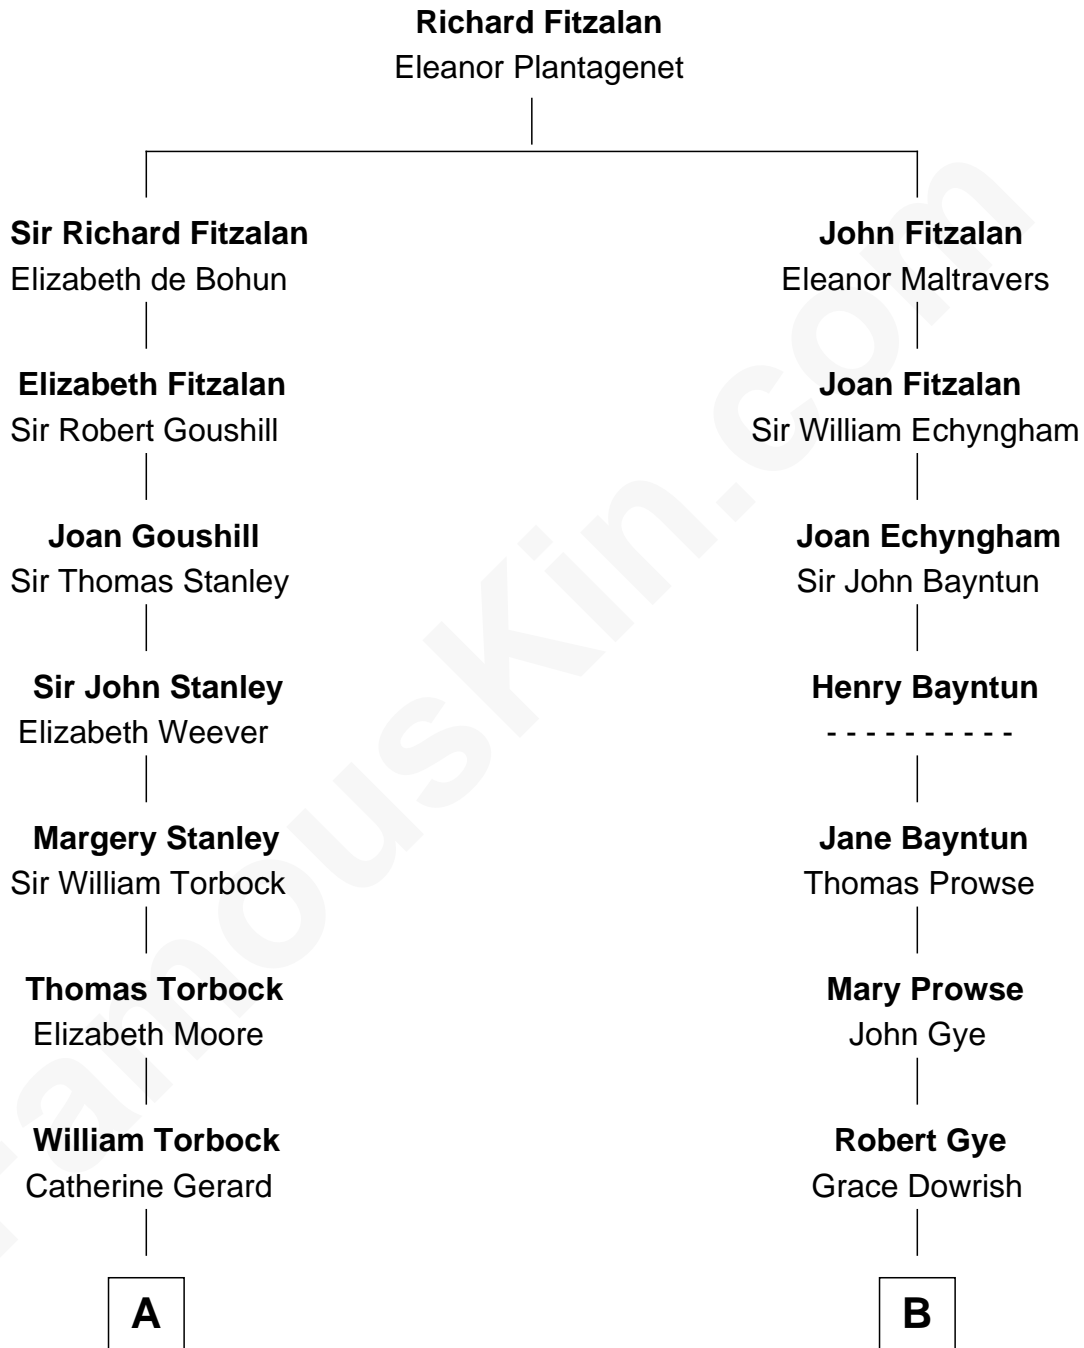

FamousKin.com

Relationship Chart of

Ed Helms

TV and Movie Actor

17th cousin 3 times removed of

Endicott Peabody

62nd Governor of Massachusetts

C

Inez Emeline Wright
George Pullen Jackson

Frances Helen Jackson
Fitzgerald Sale Parker

Pamela Ann Parker
John A. Helms

Ed Helms
TV and Movie Actor

FamousKin.com