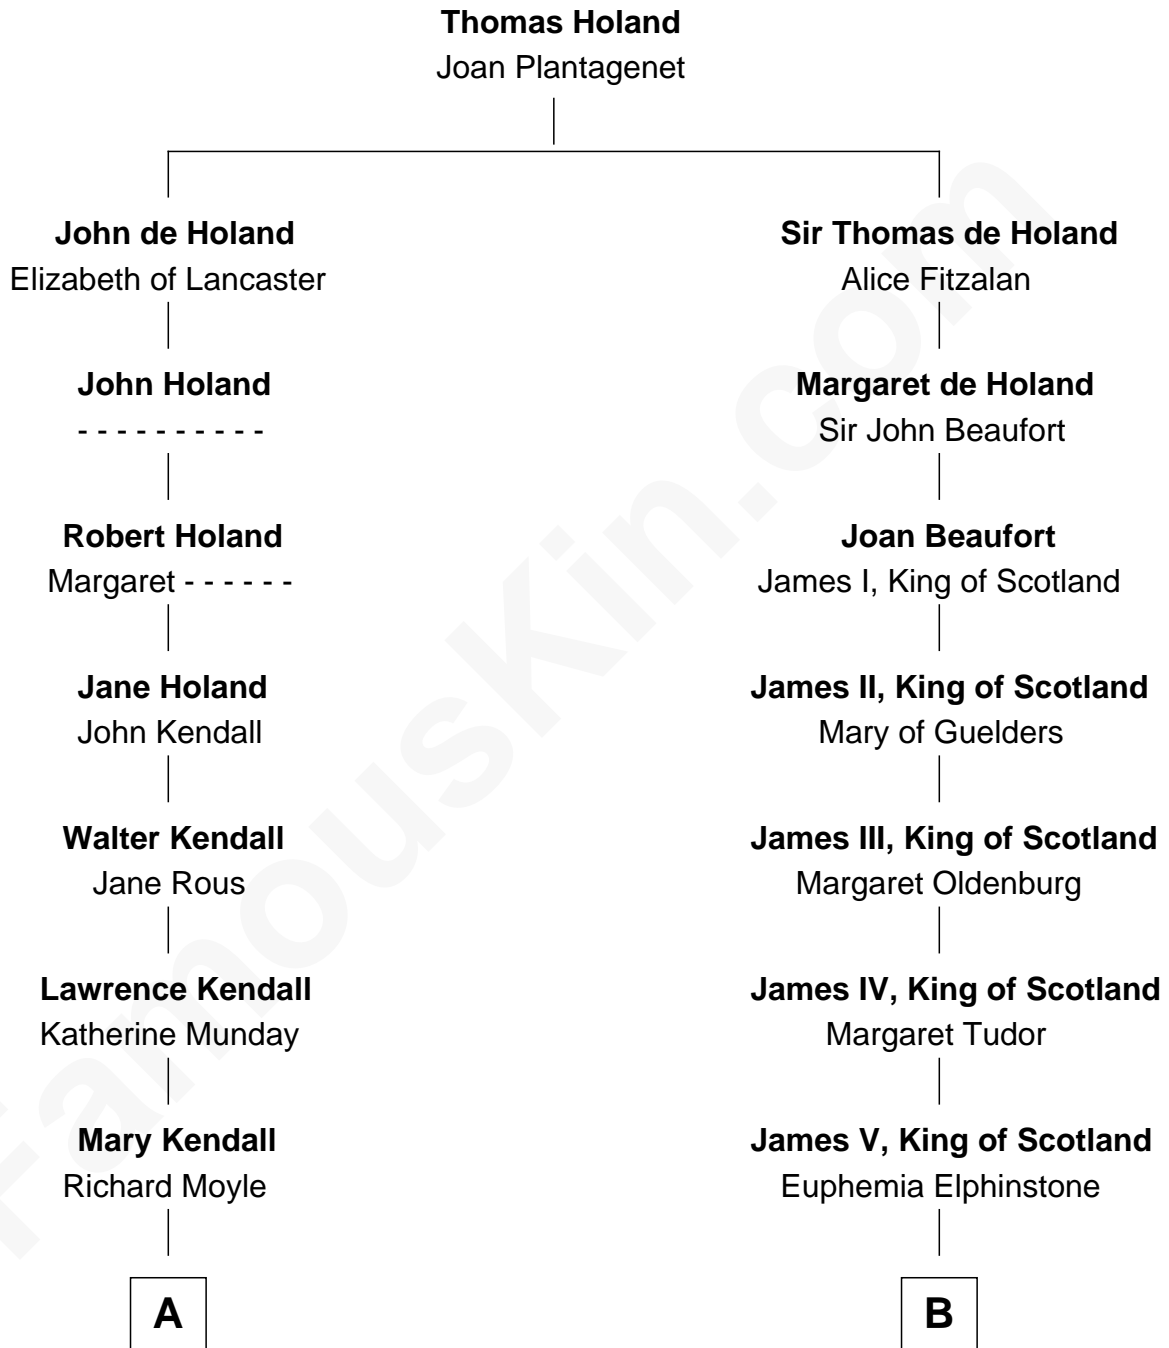

FamousKin.com

Relationship Chart of

Ed Helms

TV and Movie Actor

17th cousin 3 times removed of

James Russell Lowell

American "Fireside" Poet

C

Inez Emeline Wright
George Pullen Jackson

Frances Helen Jackson
Fitzgerald Sale Parker

Pamela Ann Parker
John A. Helms

Ed Helms
TV and Movie Actor

FamousKin.com