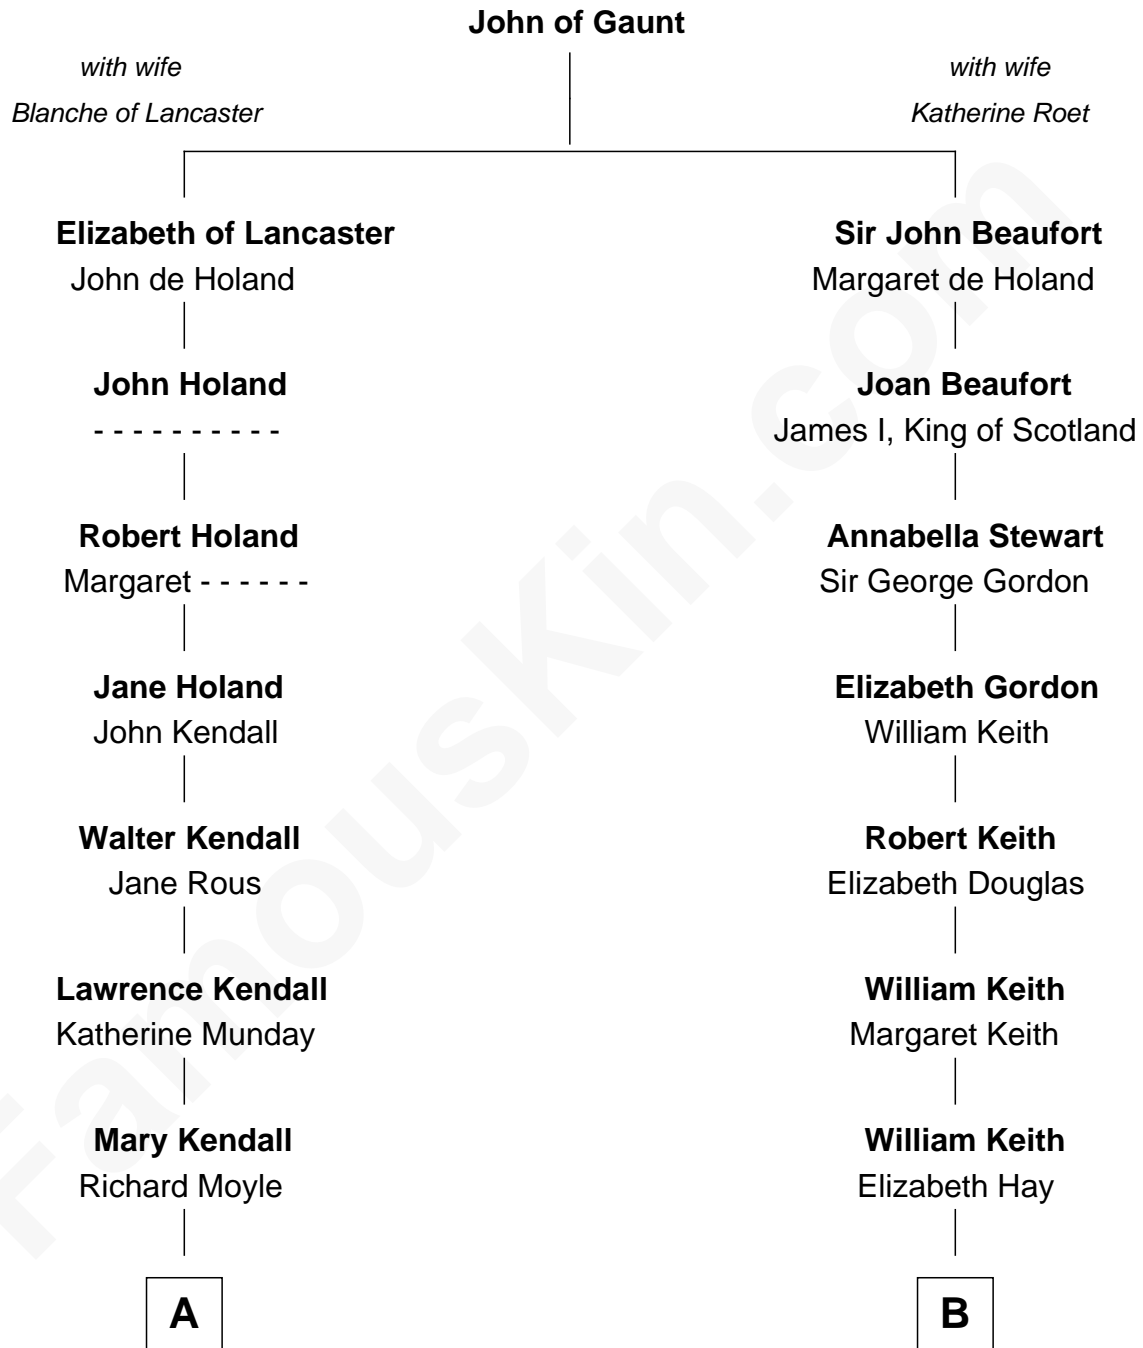

FamousKin.com Relationship Chart of

Ed Helms

TV and Movie Actor

19th cousin 1 time removed of

Wernher von Braun

Rocket Scientist

C

Inez Emeline Wright
George Pullen Jackson

Frances Helen Jackson
Fitzgerald Sale Parker

Pamela Ann Parker
John A. Helms

Ed Helms
TV and Movie Actor

D

Marie Eleonore Dorothea von Below
Wernher von Quistorp

Emmy von Quistorp
Magnus von Braun

Wernher von Braun
Rocket Scientist