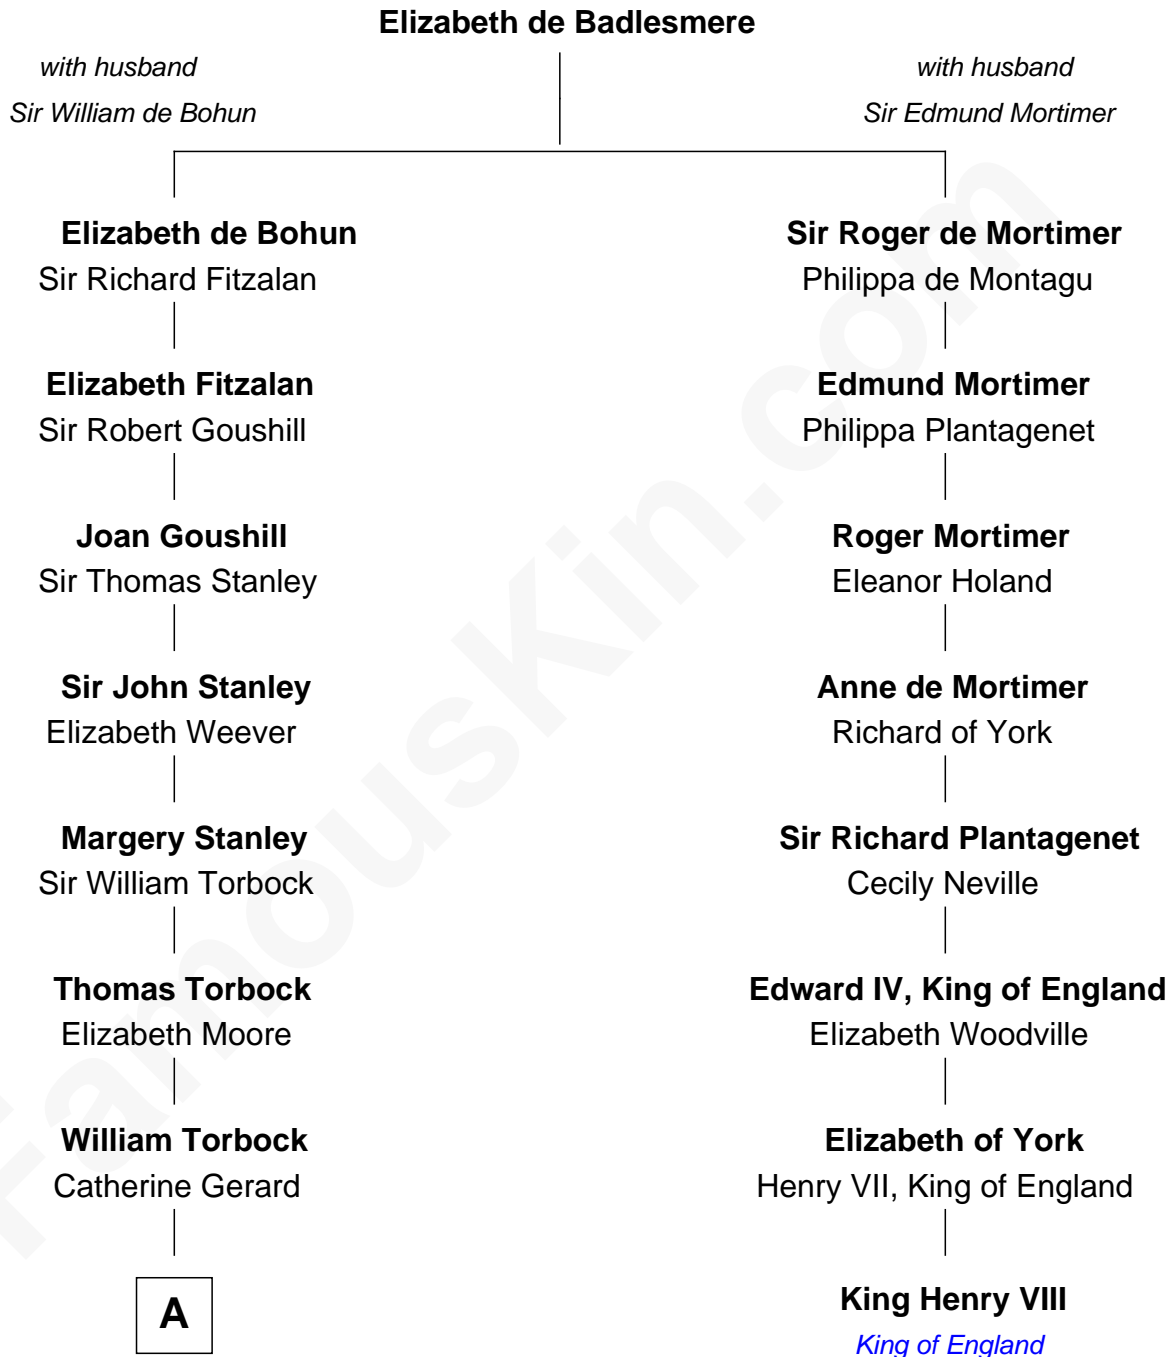

FamousKin.com Relationship Chart of

Ed Helms

TV and Movie Actor

7th cousin 13 times removed of

King Henry VIII

King of England

A

Margaret Torbock

Oliver Mainwaring

Oliver Mainwaring

Prudence Ashe

Oliver Mainwaring

Hannah Raymond

Love Mainwaring

John Richards

George Richards