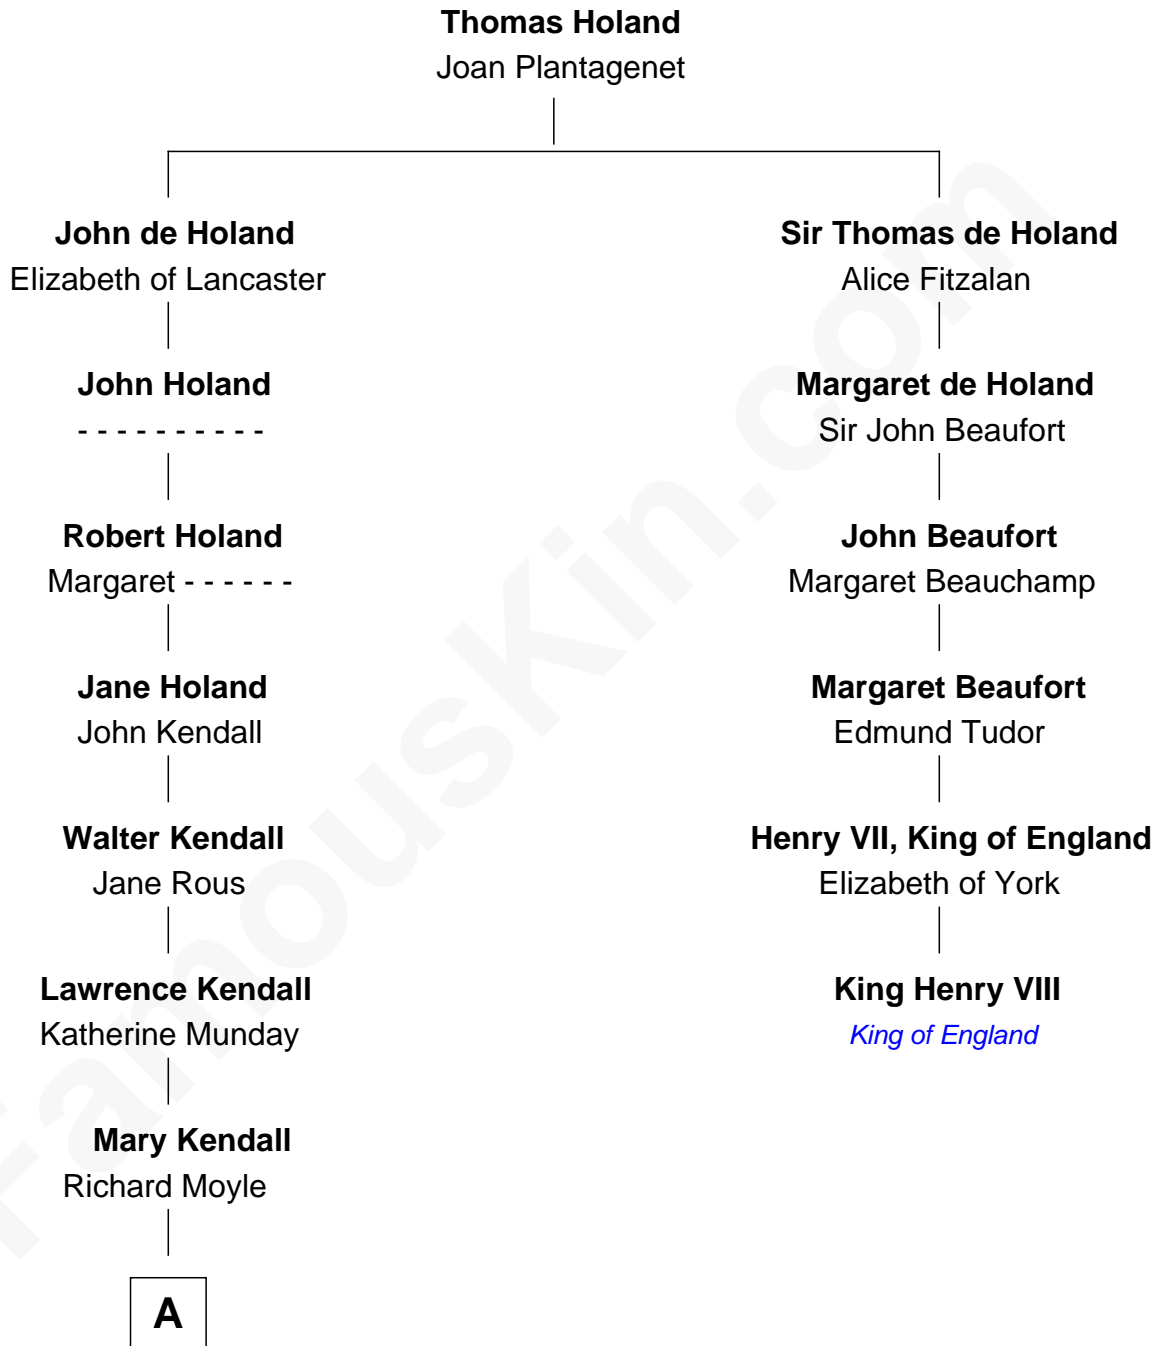

FamousKin.com Relationship Chart of

Ed Helms

TV and Movie Actor

5th cousin 15 times removed of

King Henry VIII

King of England

A

Loveday Moyle

Henry Ashe

Prudence Ashe

Oliver Mainwaring

Oliver Mainwaring

Hannah Raymond

Love Mainwaring

John Richards

George Richards

Hester Hough

Mary Richards

Alexander Wolcott

Mary Wolcott

Dr. Elihu Griswold

Mary Griswold

Joseph Turner

Eugene S. Turner