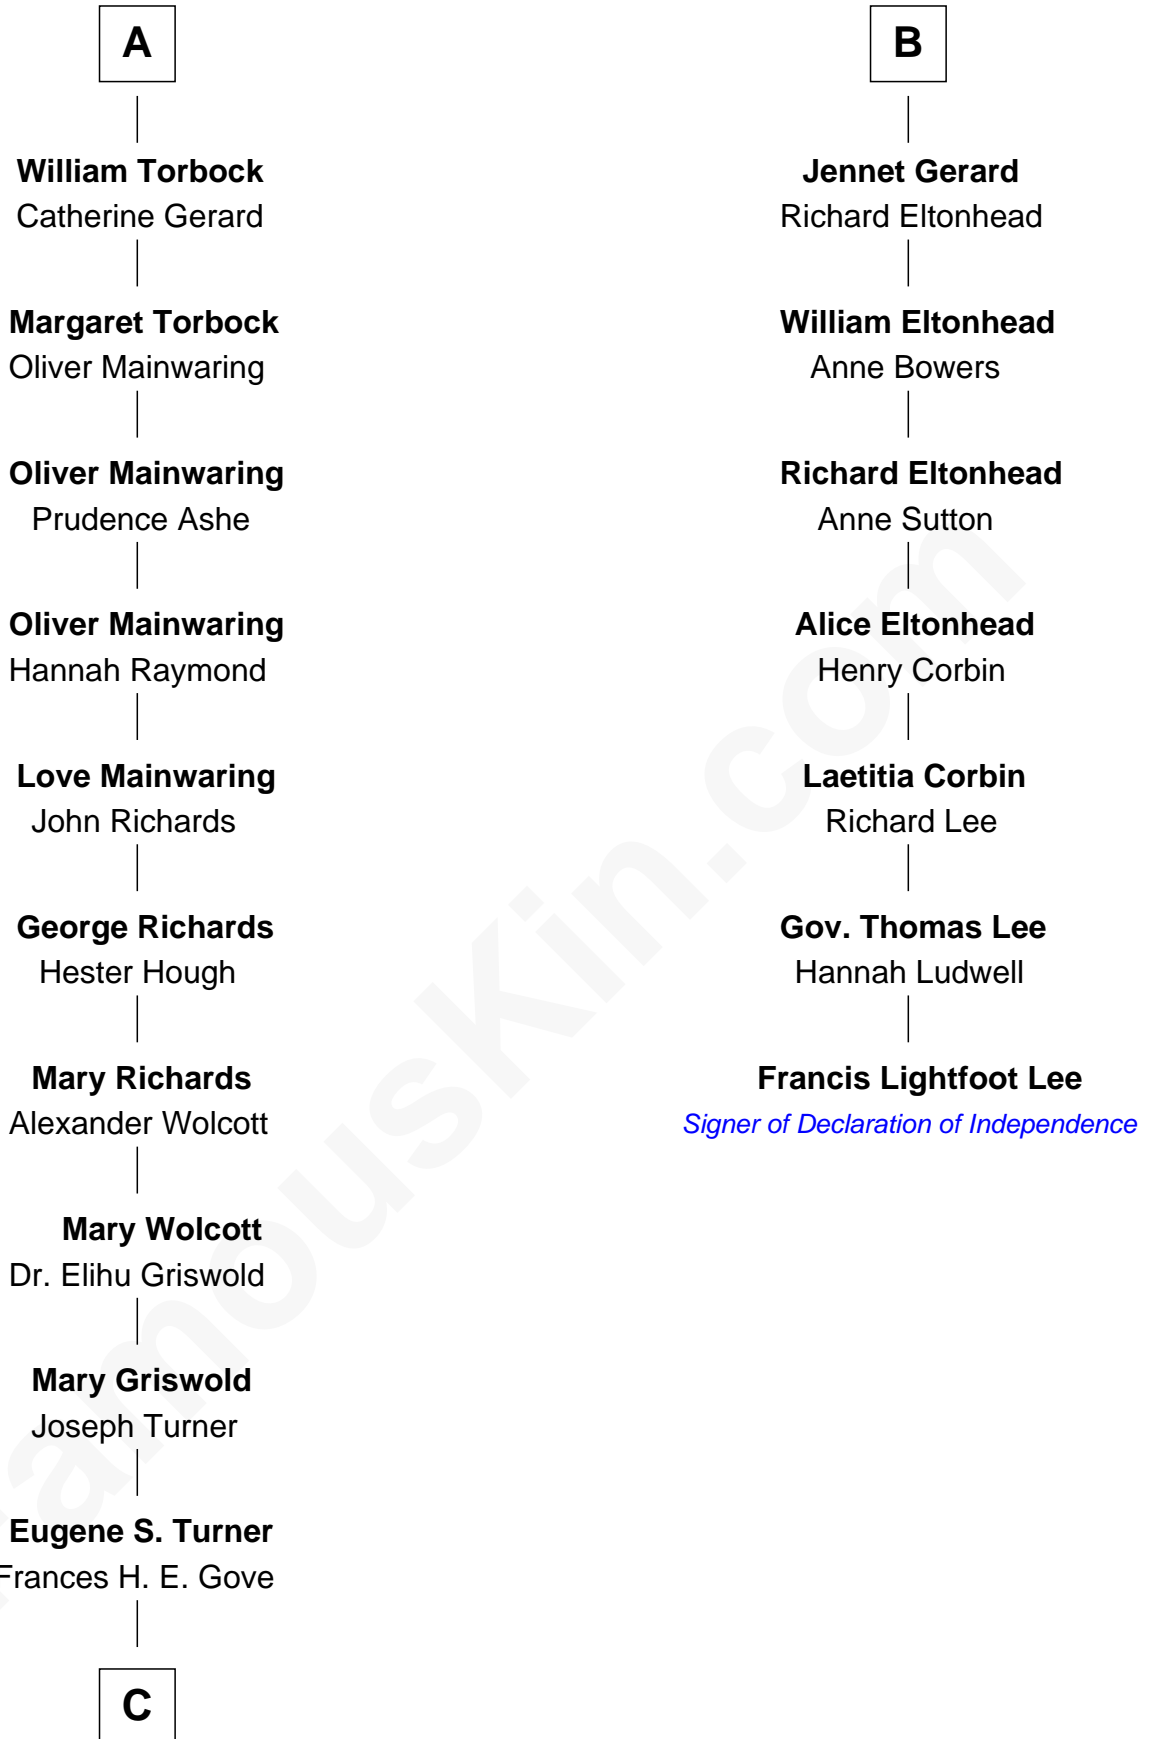

## Relationship Chart of

### Ed Helms

TV and Movie Actor

13th cousin 8 times removed of

### Francis Lightfoot Lee

Signer of the Declaration of Independence

**C**

|  
**Ione Turner**

Walter Harold Wright

|  
**Inez Emeline Wright**

George Pullen Jackson

|  
**Frances Helen Jackson**