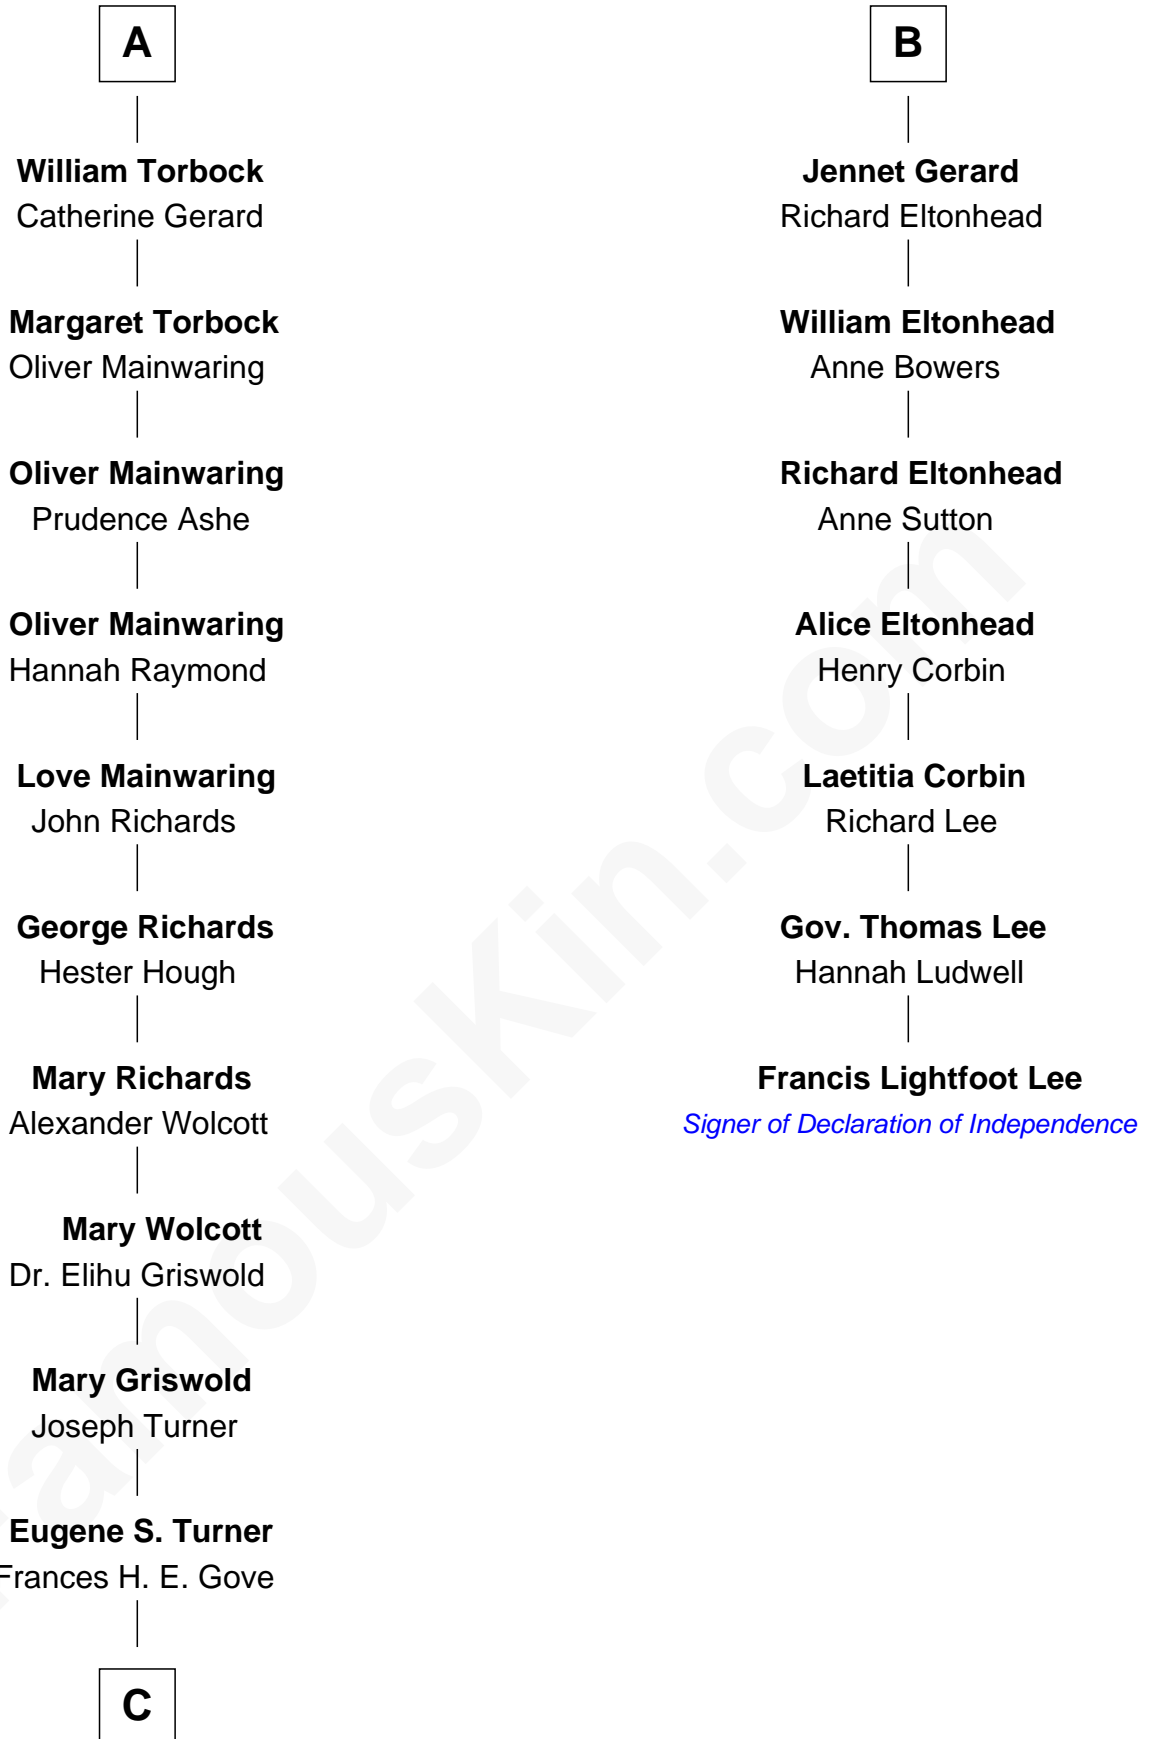

FamousKin.com

Relationship Chart of

Ed Helms

TV and Movie Actor

13th cousin 8 times removed of

Francis Lightfoot Lee

Signer of the Declaration of Independence

Edmund Fitzalan

Alice de Warenne

Richard Fitzalan
Eleanor Plantagenet

Sir Richard Fitzalan
Elizabeth de Bohun

Elizabeth Fitzalan
Sir Robert Goushill

Joan Goushill
Sir Thomas Stanley

Sir John Stanley
Elizabeth Weever

Margery Stanley
Sir William Torbock

Thomas Torbock
Elizabeth Moore

A

Richard Fitzalan
Eleanor Plantagenet

Sir Richard Fitzalan
Elizabeth de Bohun

Elizabeth Fitzalan
Sir Robert Goushill

Joan Goushill
Sir Thomas Stanley

Katherine Stanley
Sir John Savage

Dulcia Savage
Sir Henry Bold

Maud Bold
Thomas Gerard

B

C

|
Ione Turner

Walter Harold Wright

|
Inez Emeline Wright

George Pullen Jackson