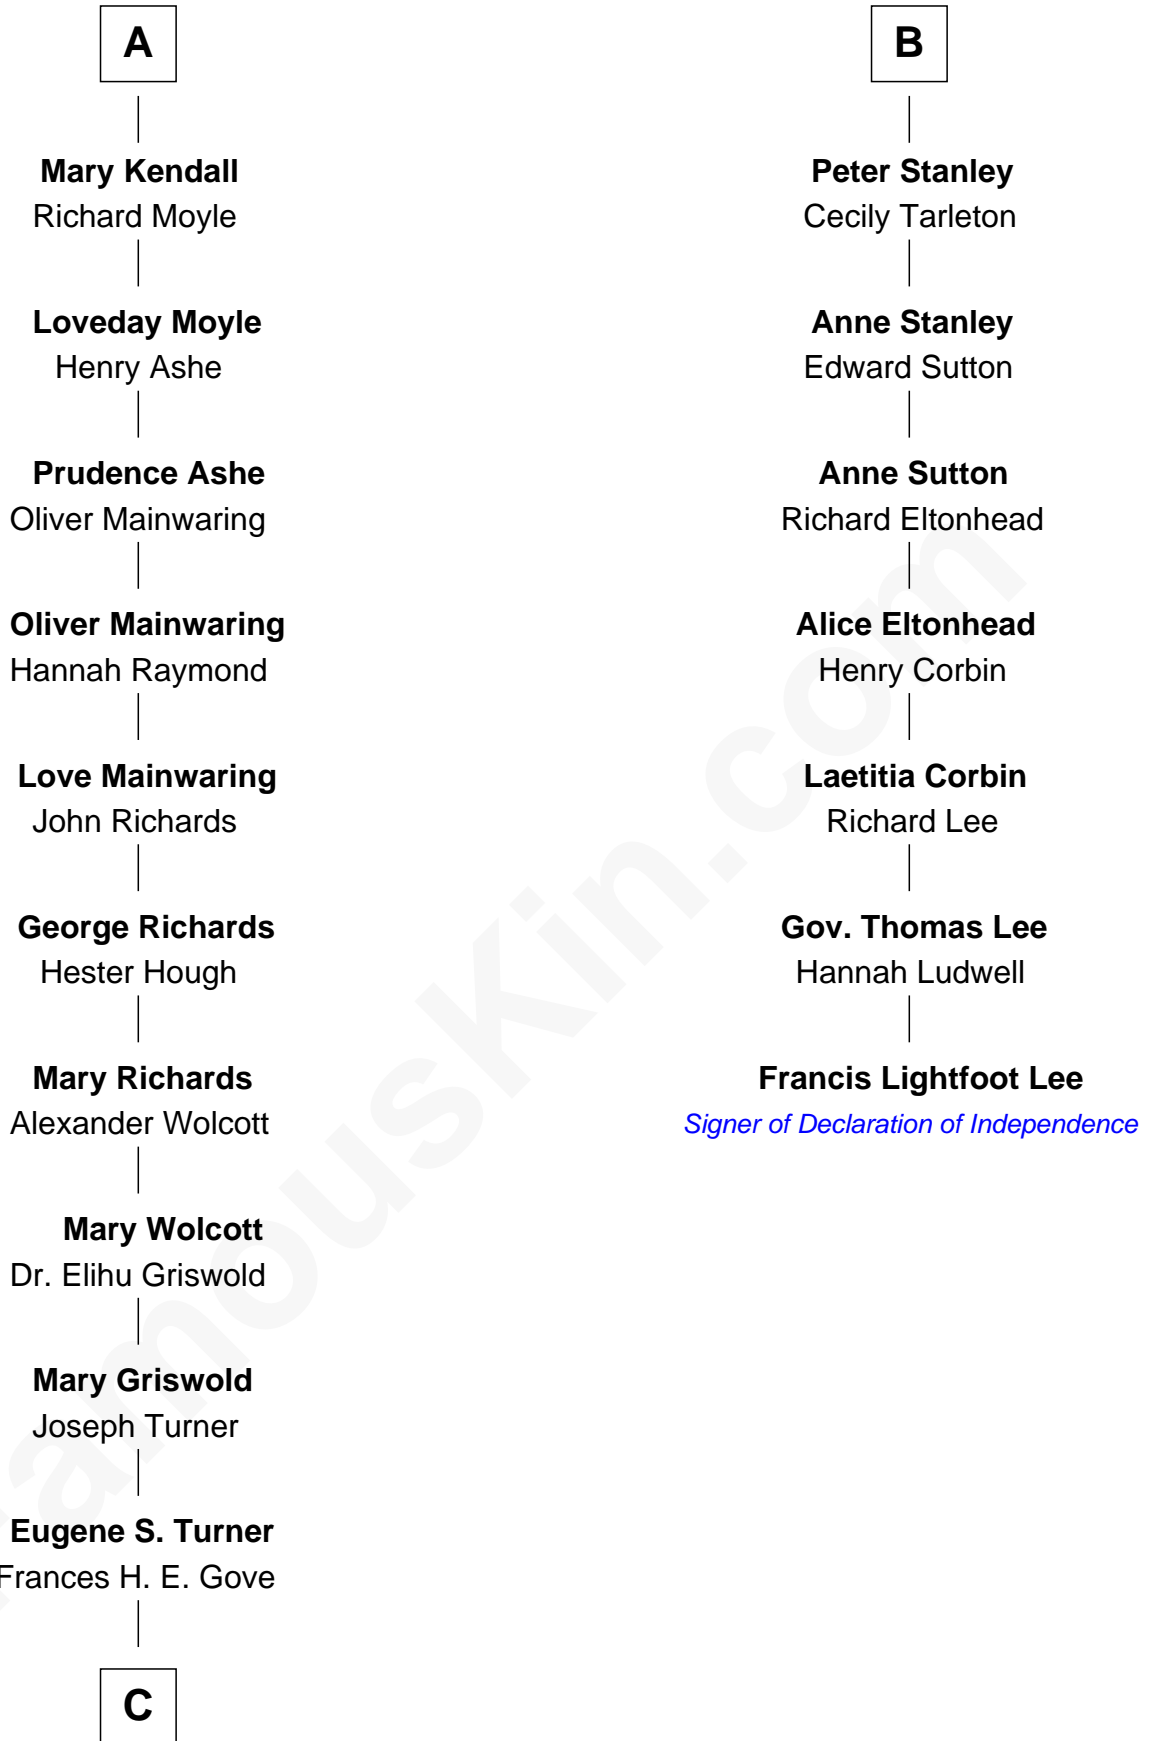

## Relationship Chart of

### Francis Lightfoot Lee

Signer of the Declaration of Independence

**Sir Robert de Holland**

Maude la Zouche

**C**

—  
**Ione Turner**

Walter Harold Wright

—  
**Inez Emeline Wright**