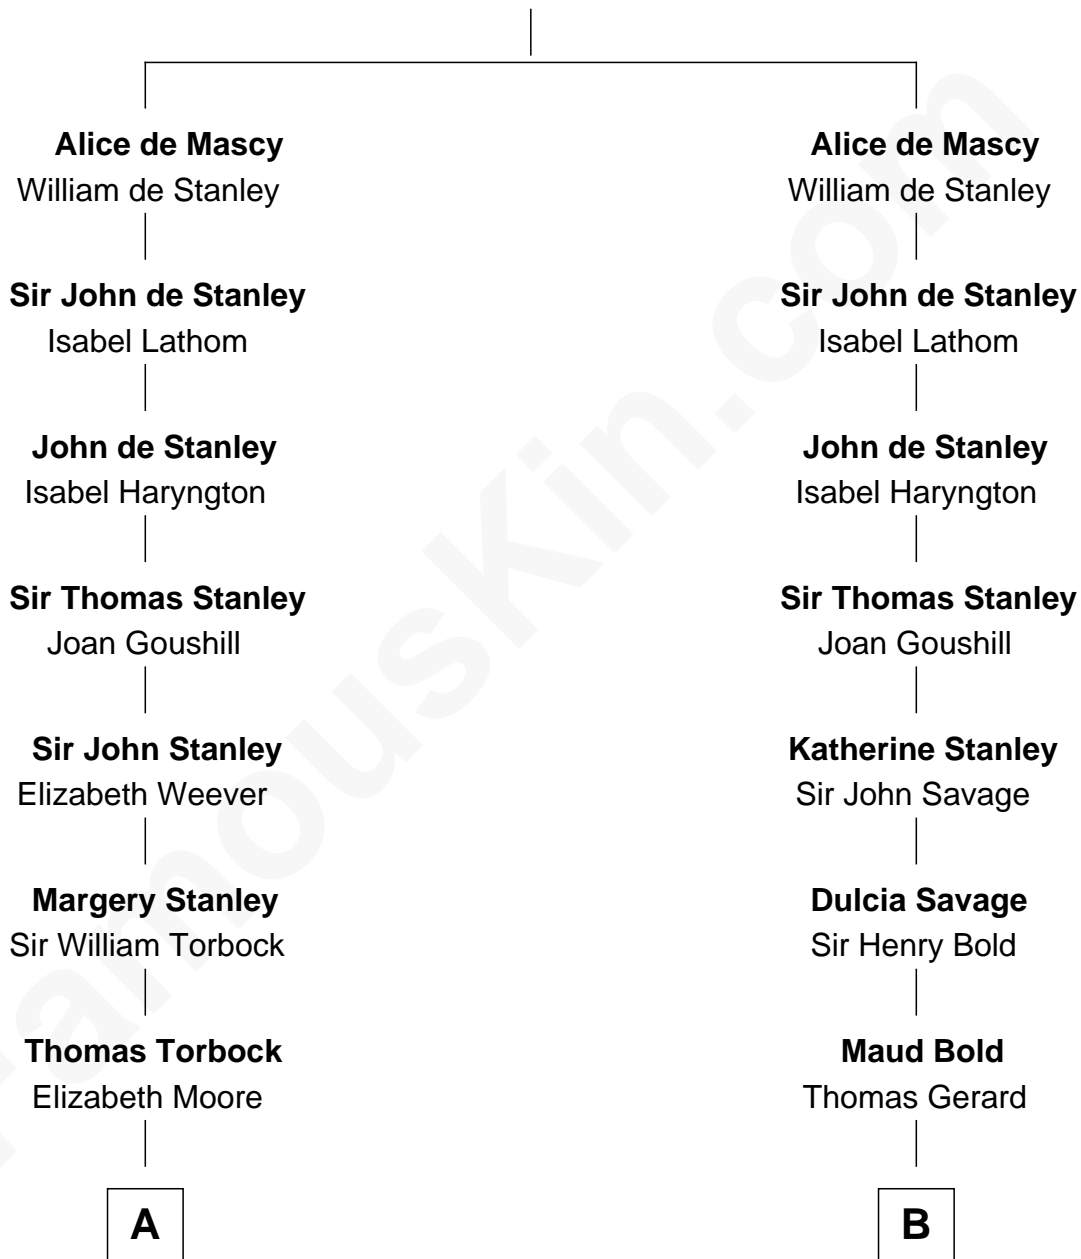

FamousKin.com

Relationship Chart of

Ed Helms

TV and Movie Actor

13th cousin 8 times removed of

Francis Lightfoot Lee

Signer of the Declaration of Independence

Hugh de Mascy