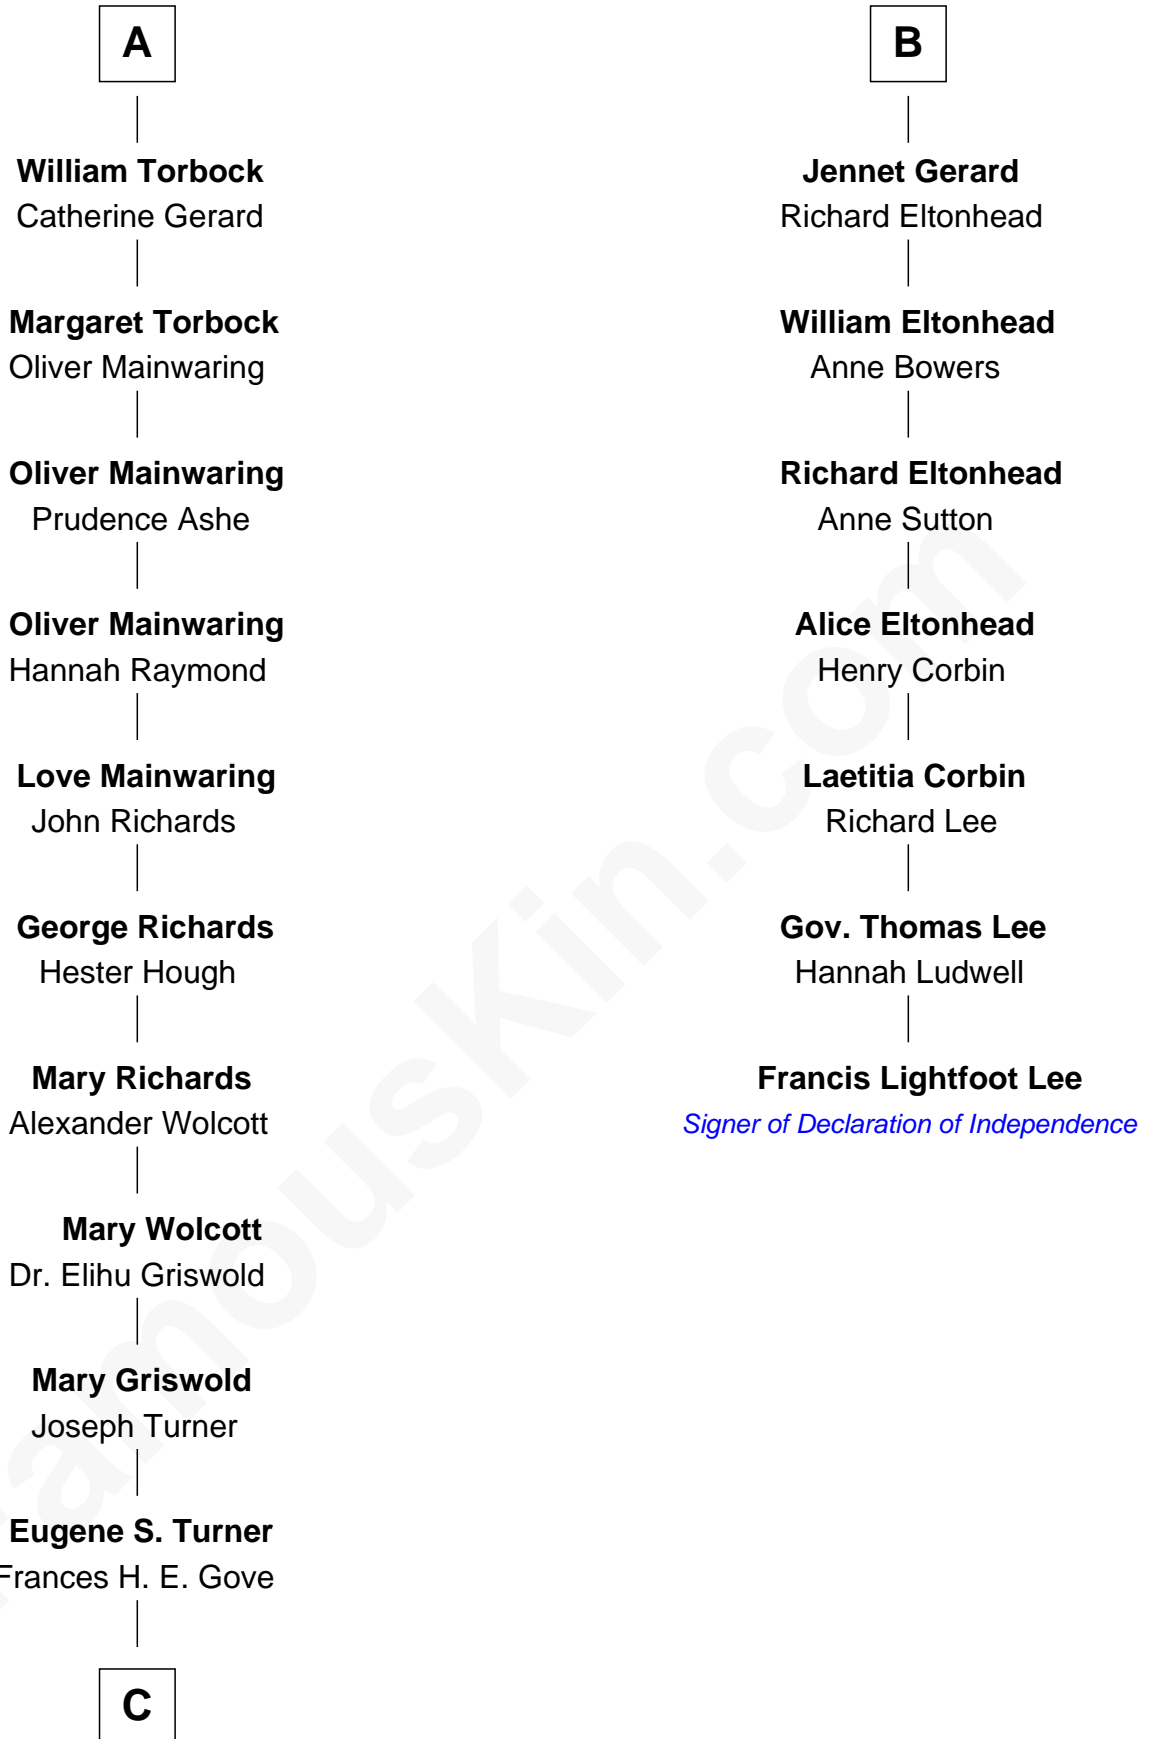

FamousKin.com

Relationship Chart of

Ed Helms

TV and Movie Actor

13th cousin 8 times removed of

Francis Lightfoot Lee

Signer of the Declaration of Independence

Hugh de Mascy

C

|
Ione Turner

Walter Harold Wright

|
Inez Emeline Wright

George Pullen Jackson

|
Frances Helen Jackson

Fitzgerald Sale Parker

|
Pamela Ann Parker