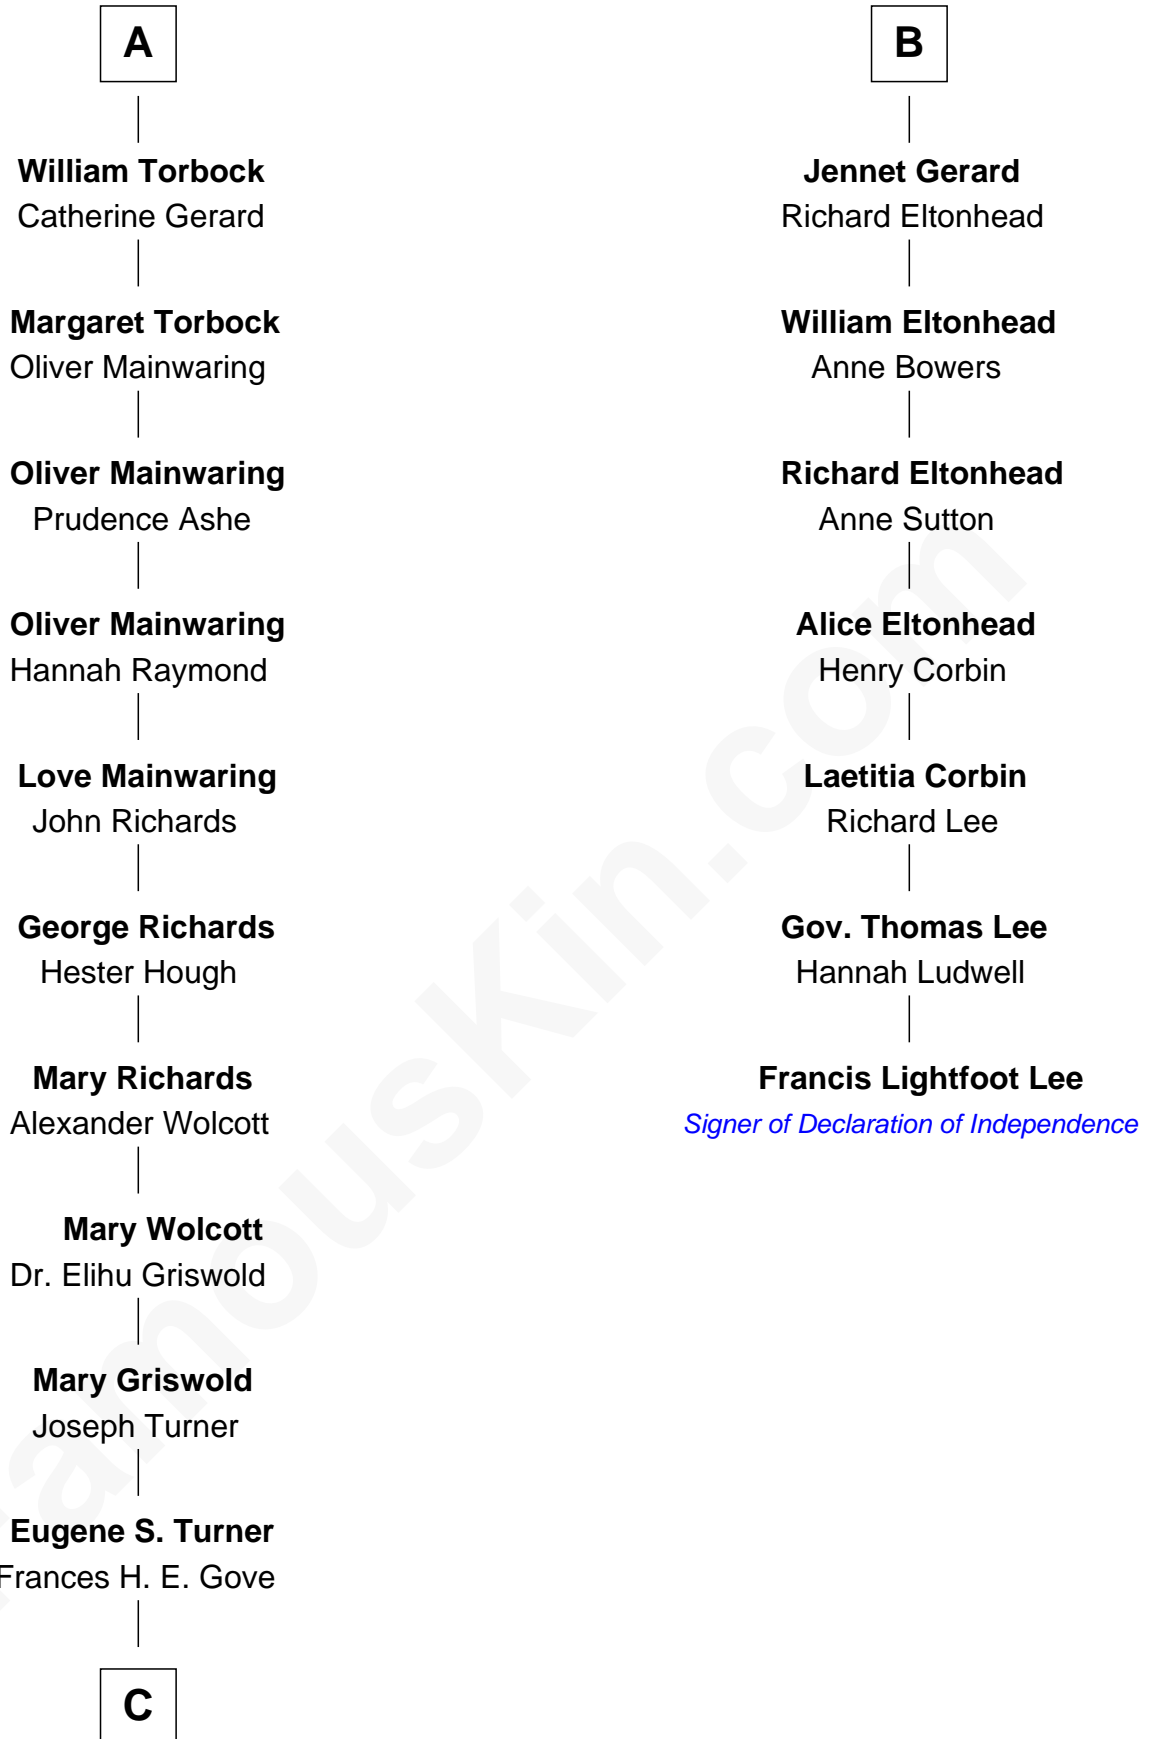

FamousKin.com

Relationship Chart of

Ed Helms

TV and Movie Actor

13th cousin 8 times removed of

Francis Lightfoot Lee

Signer of the Declaration of Independence

John de Stanley
Mabel Hawkset

William de Stanley
Alice de Mascy

Sir John de Stanley
Isabel Lathom

John de Stanley
Isabel Haryngton

Sir Thomas Stanley
Joan Goushill

Sir John Stanley
Elizabeth Weever

Margery Stanley
Sir William Torbock

Thomas Torbock
Elizabeth Moore

A

William de Stanley
Alice de Mascy

Sir John de Stanley
Isabel Lathom

John de Stanley
Isabel Haryngton

Sir Thomas Stanley
Joan Goushill

Katherine Stanley
Sir John Savage

Dulcia Savage
Sir Henry Bold

Maud Bold
Thomas Gerard

B

C

|
Ione Turner

Walter Harold Wright

|
Inez Emeline Wright

George Pullen Jackson

|
Frances Helen Jackson

Fitzgerald Sale Parker