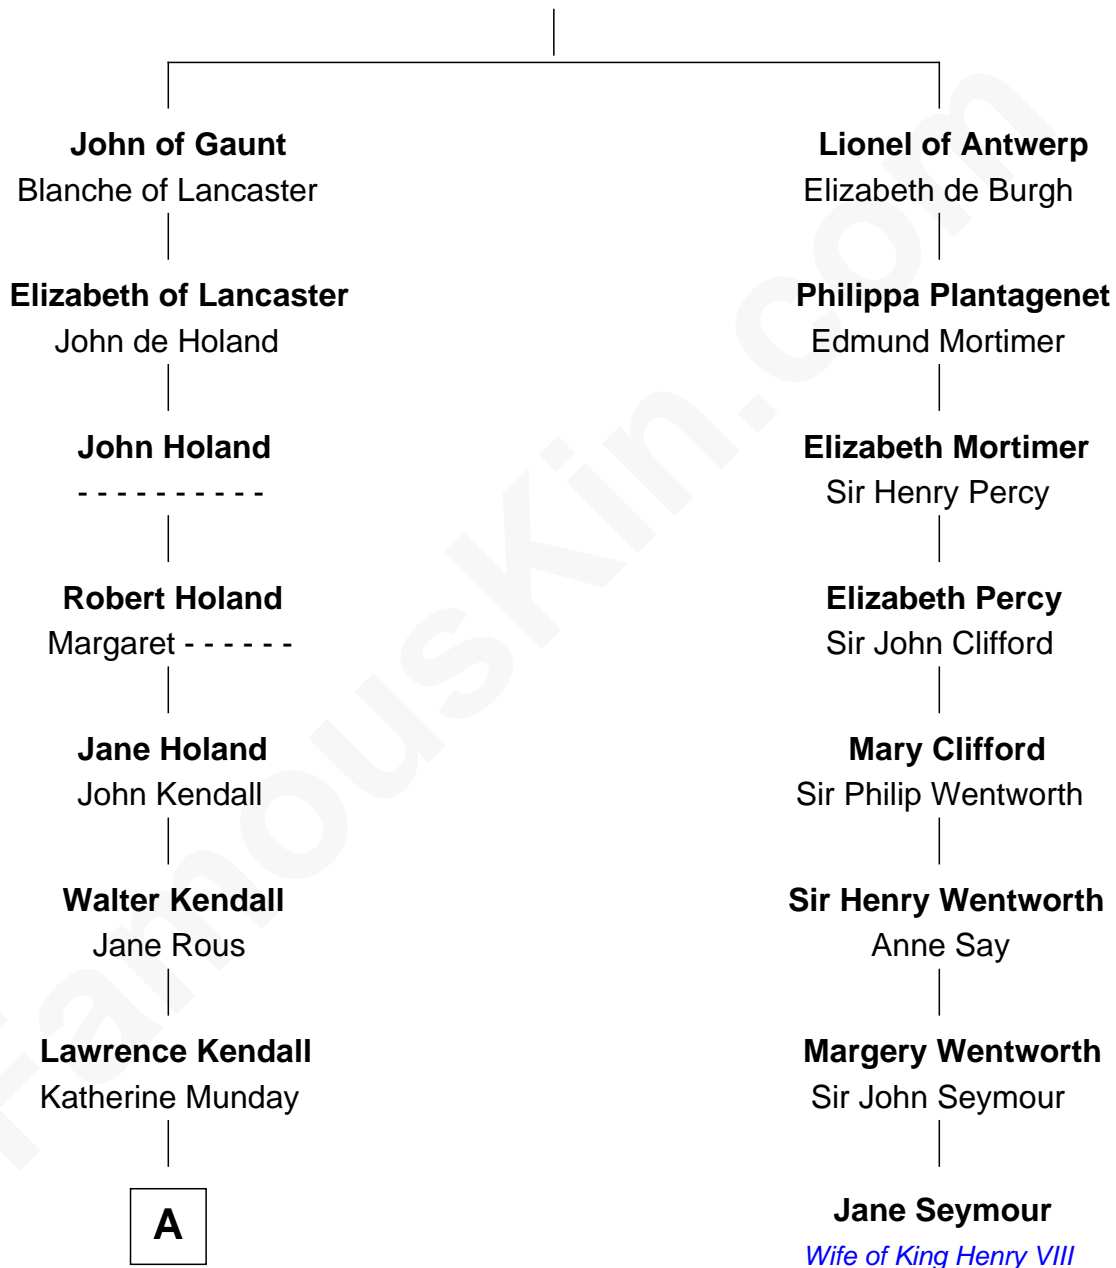

FamousKin.com

Relationship Chart of

Ed Helms

TV and Movie Actor

7th cousin 14 times removed of

Jane Seymour

3rd Wife of King Henry VIII

Edward III, King of England

Philippa of Hainault

A

Mary Kendall
Richard Moyle

Loveday Moyle
Henry Ashe

Prudence Ashe
Oliver Mainwaring

Oliver Mainwaring
Hannah Raymond

Love Mainwaring
John Richards

George Richards
Hester Hough

Mary Richards
Alexander Wolcott

Mary Wolcott
Dr. Elihu Griswold

Mary Griswold
Joseph Turner

Eugene S. Turner
Frances H. E. Gove

B

B

|
Ione Turner

Walter Harold Wright