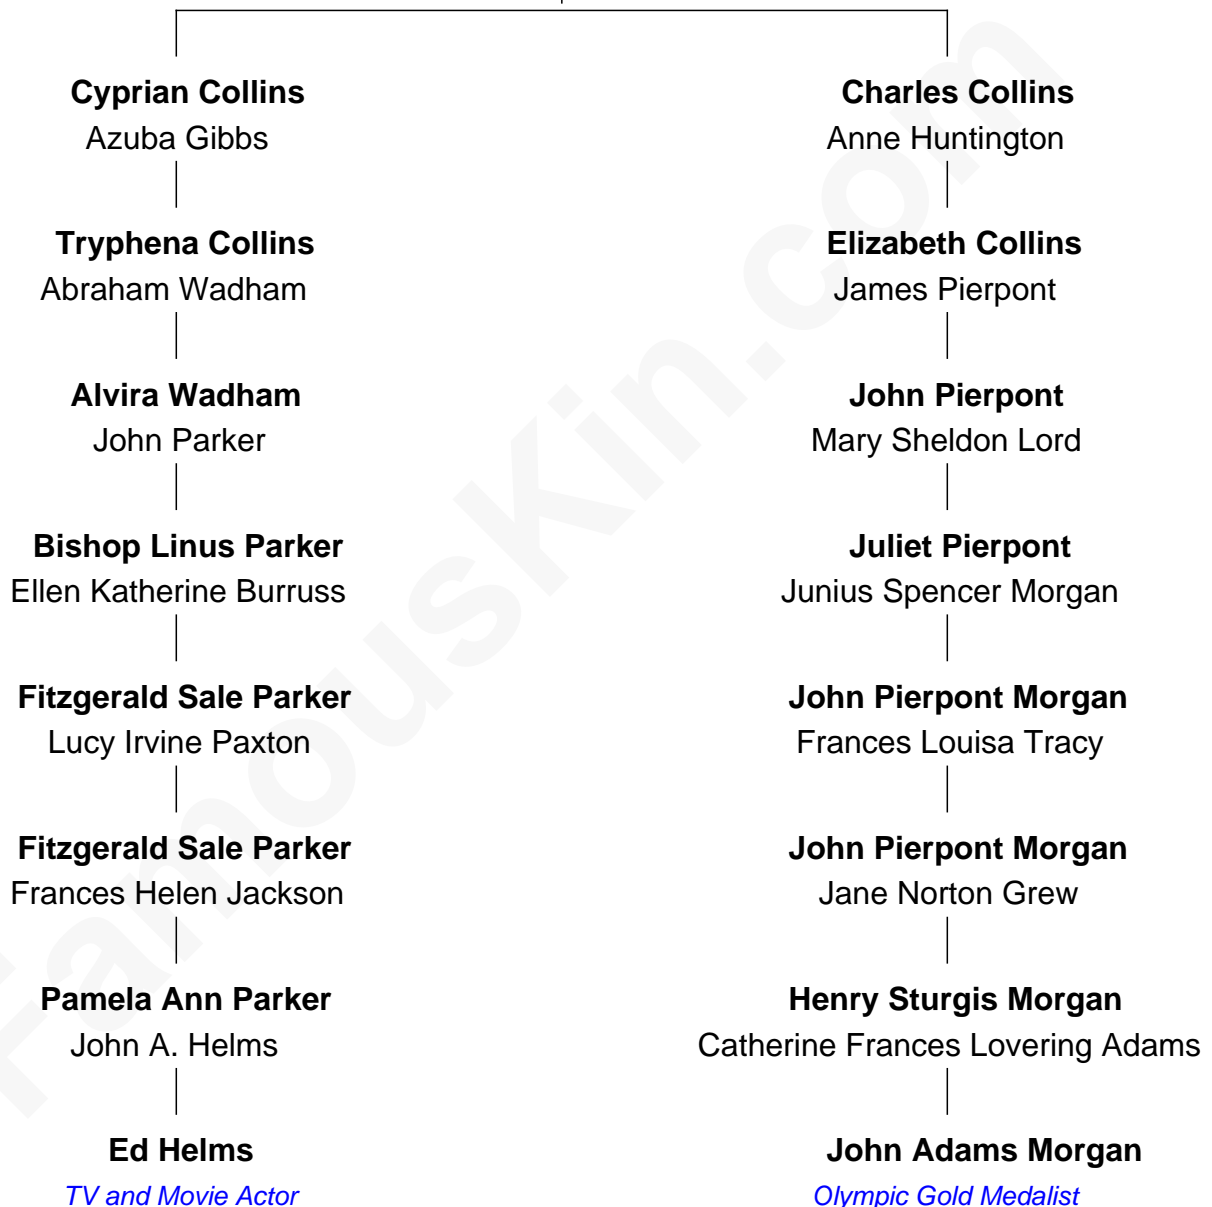

# FamousKin.com Relationship Chart of

**Ed Helms**

*TV and Movie Actor*

7th cousin of

**John Adams Morgan**

*1952 Olympic Sailing Gold Medalist*

**Rev. Timothy Collins**

Elizabeth Hyde