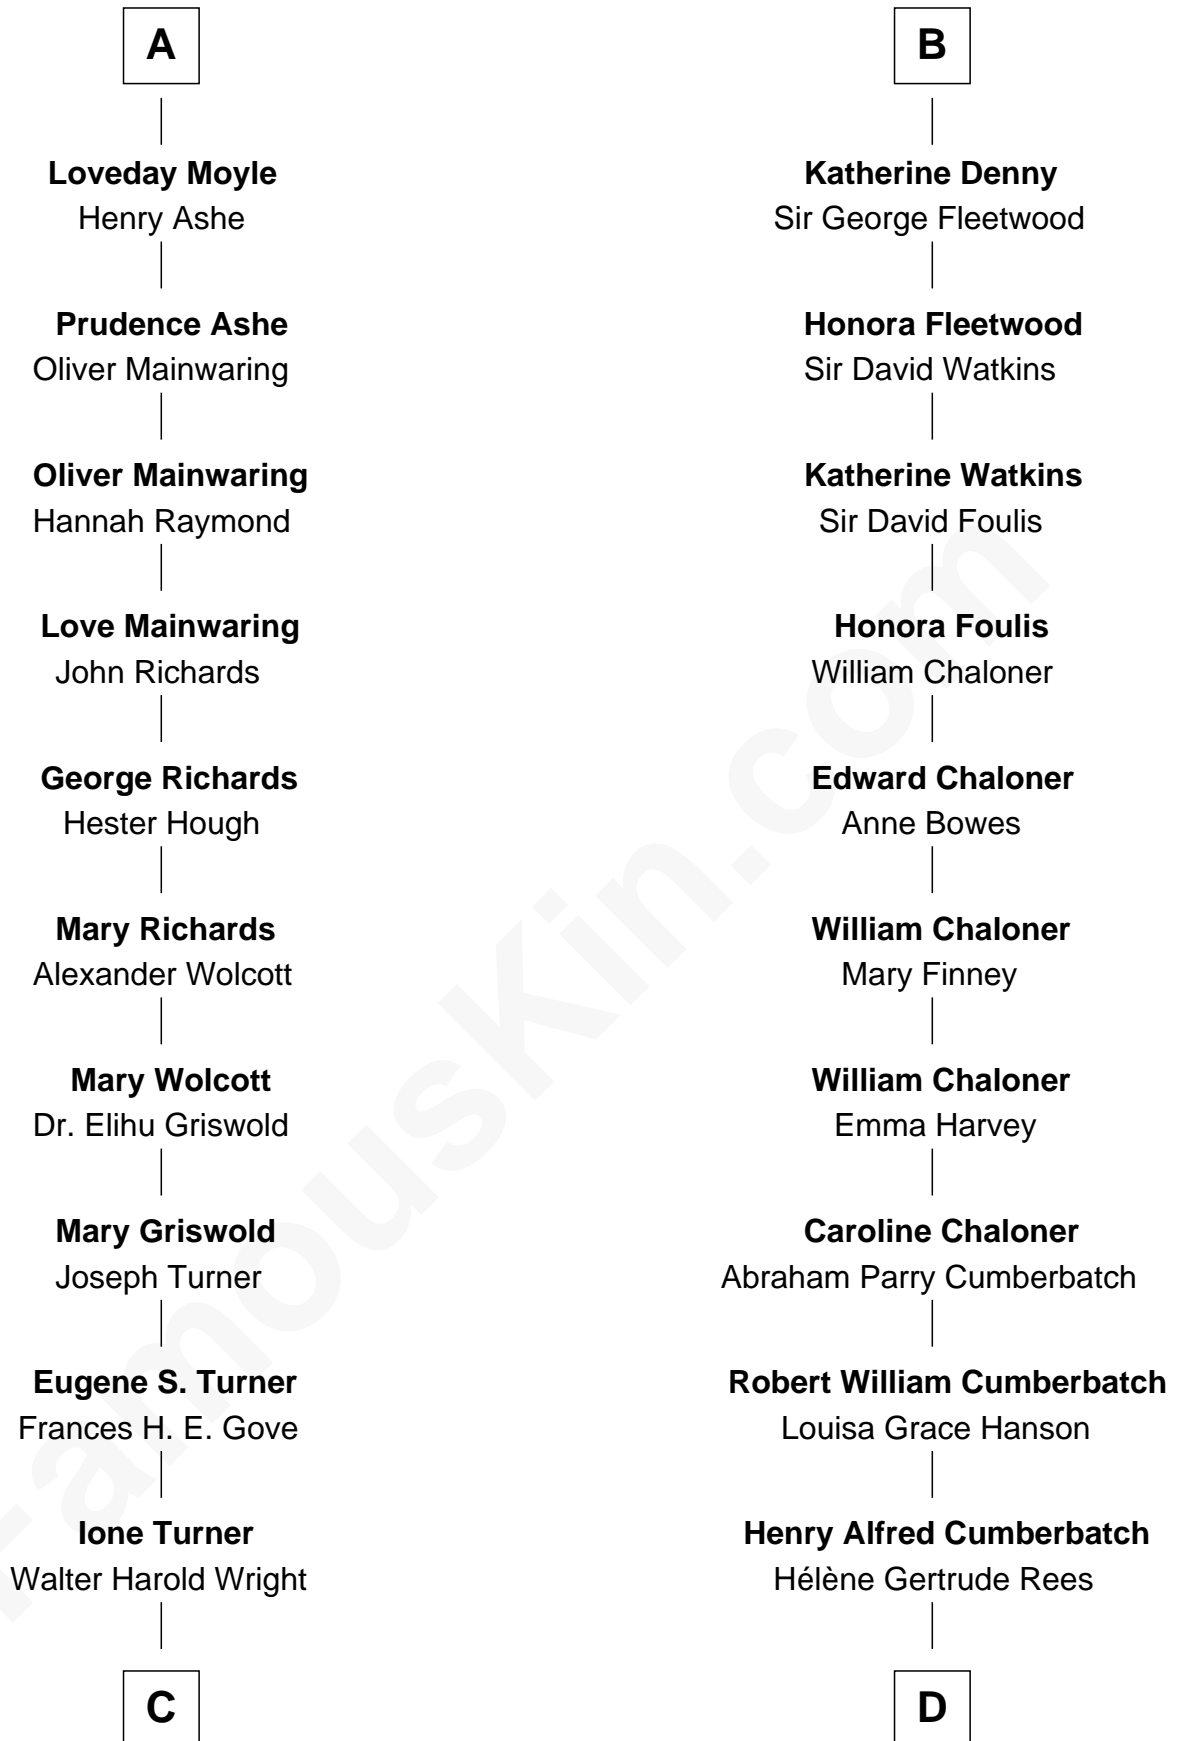

## Relationship Chart of

### Ed Helms

*TV and Movie Actor*

19th cousin 1 time removed of

### Benedict Cumberbatch

*Movie, Television and Stage Actor*

**C**

**Inez Emeline Wright**  
George Pullen Jackson

**Frances Helen Jackson**  
Fitzgerald Sale Parker

**Pamela Ann Parker**  
John A. Helms

**Ed Helms**  
*TV and Movie Actor*