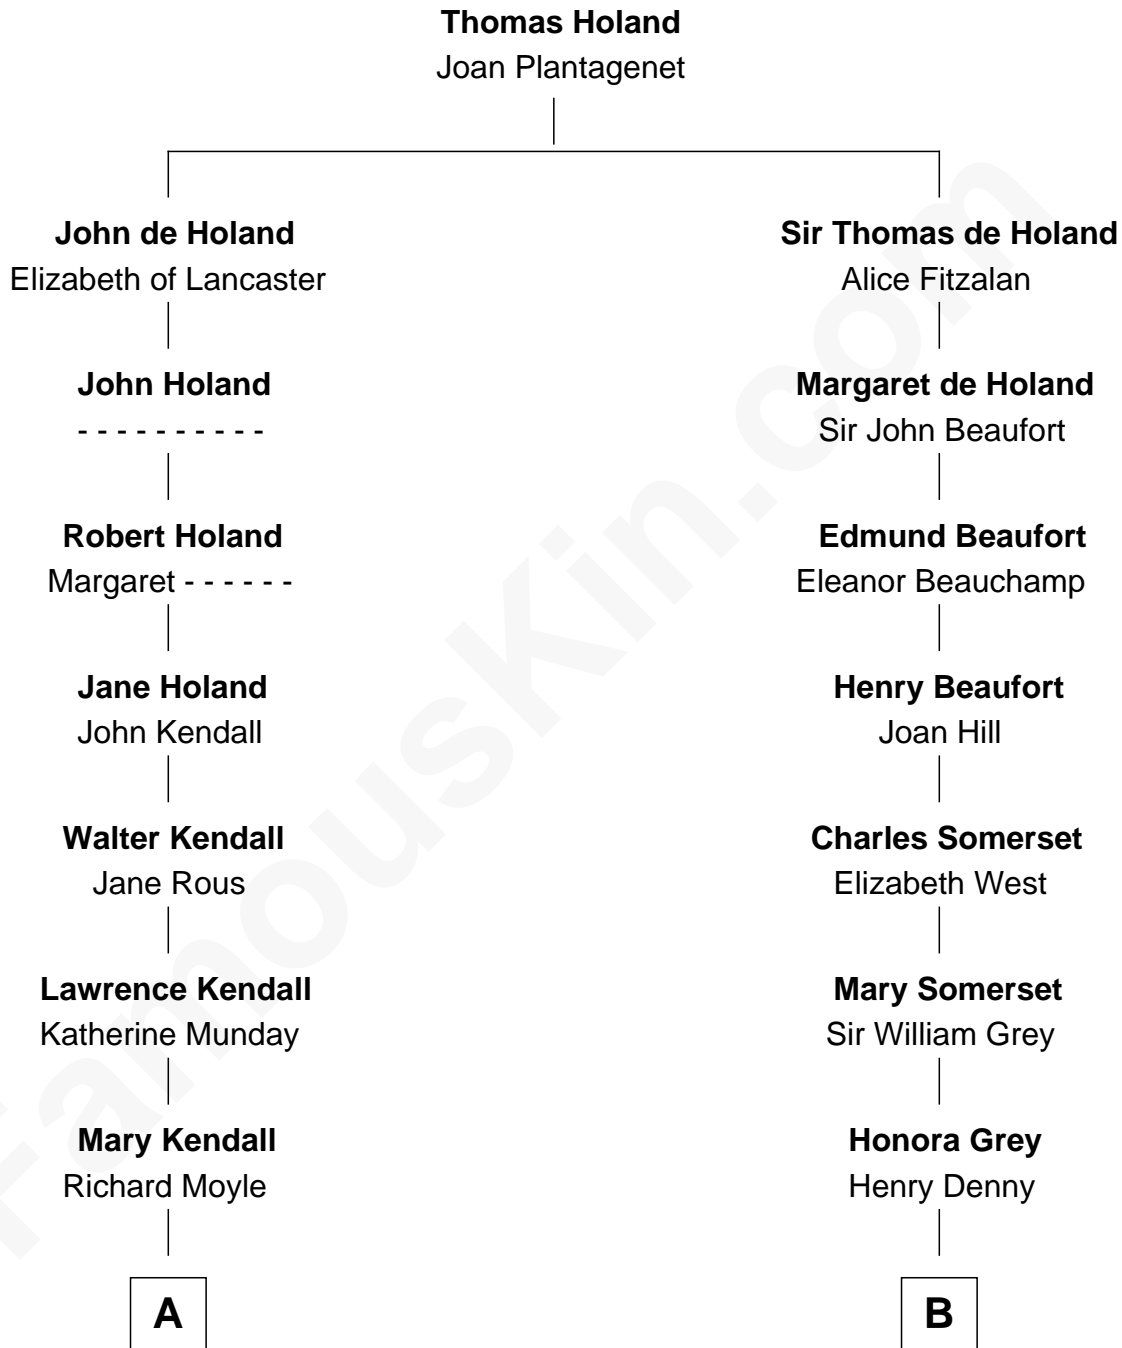

FamousKin.com

Relationship Chart of

Ed Helms

TV and Movie Actor

19th cousin 1 time removed of

Benedict Cumberbatch

Movie, Television and Stage Actor