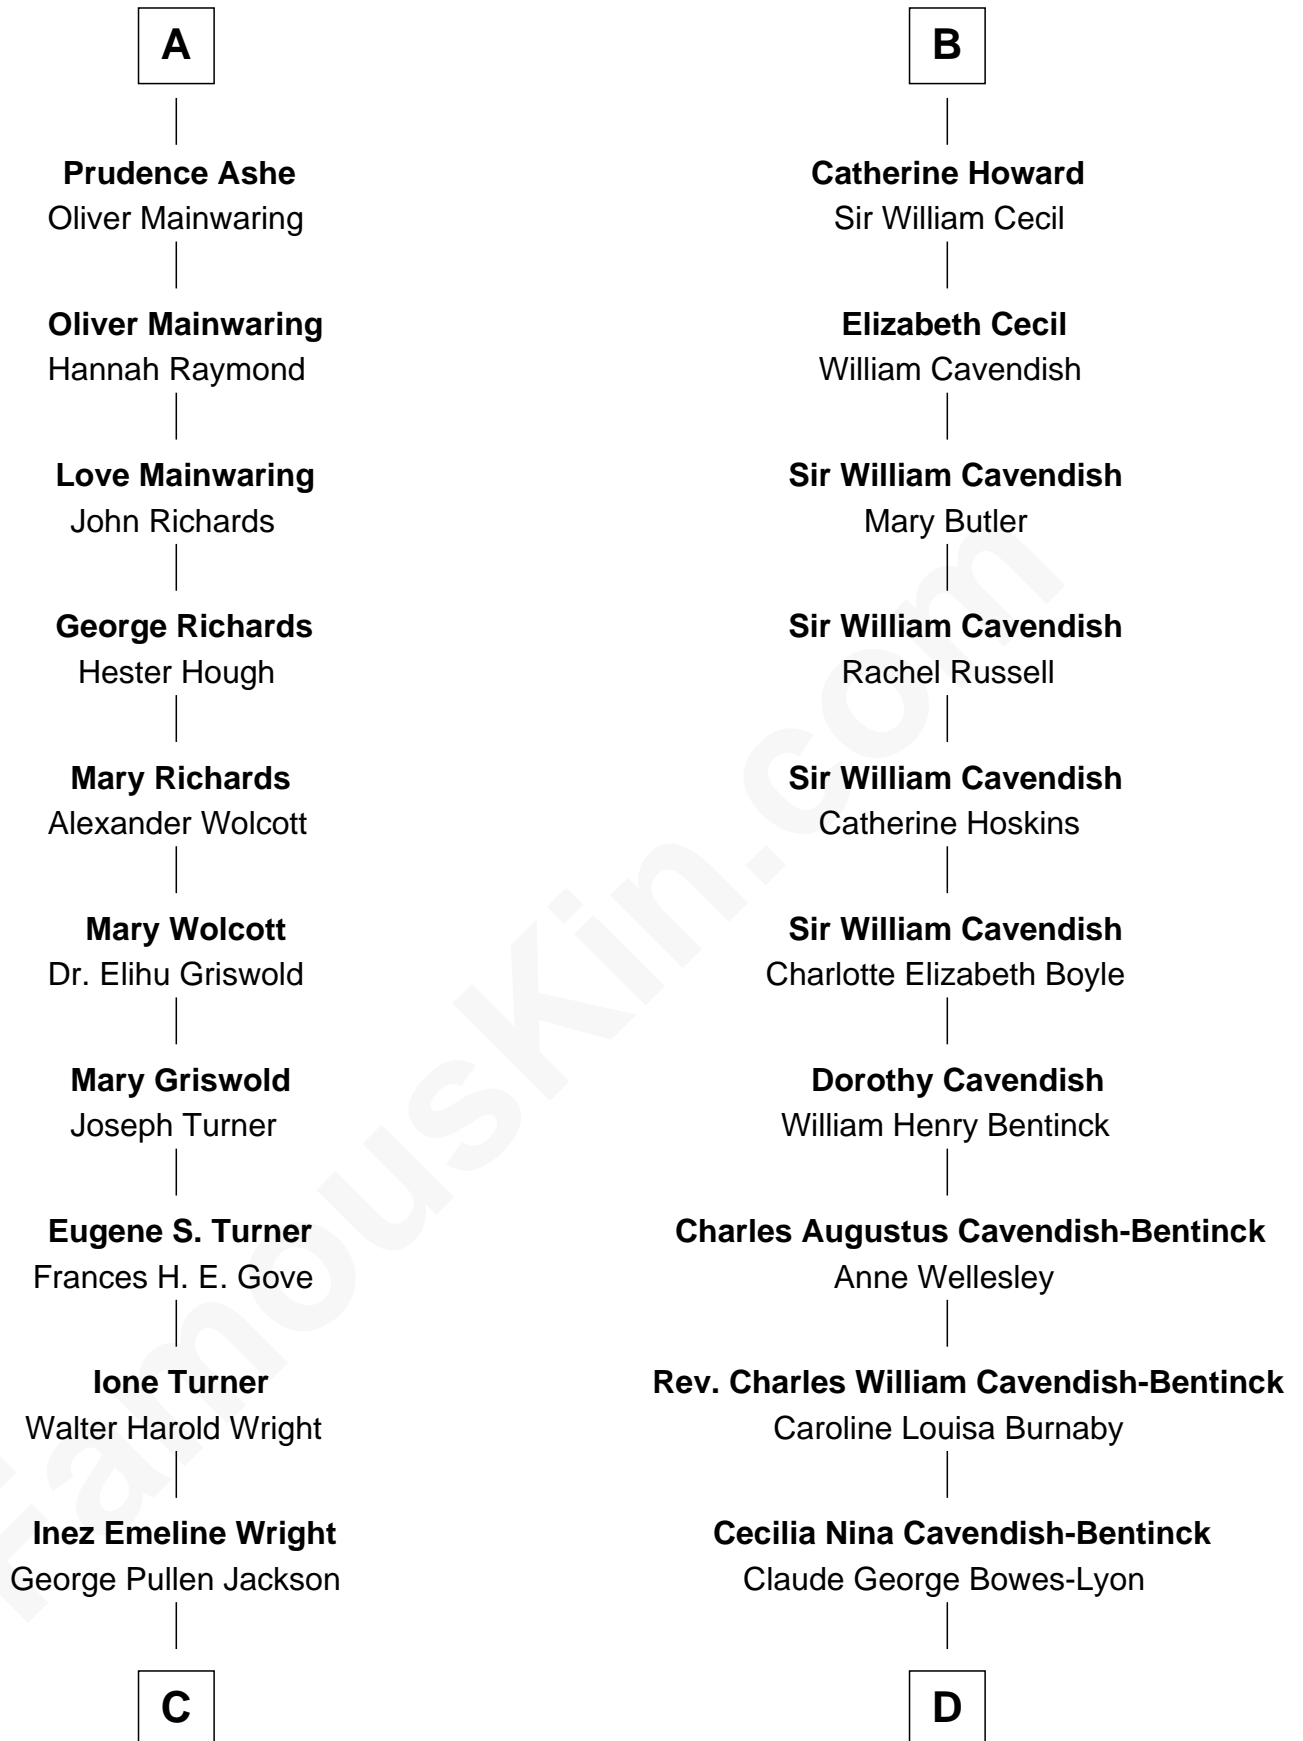

FamousKin.com Relationship Chart of

Ed Helms

TV and Movie Actor

18th cousin 1 time removed of

Queen Elizabeth II

Queen of the United Kingdom

John de Holand
Elizabeth of Lancaster

C

Frances Helen Jackson
Fitzgerald Sale Parker

Pamela Ann Parker
John A. Helms

Ed Helms
TV and Movie Actor

D

Elizabeth Bowes-Lyon
George VI, King of the United Kingdom

Queen Elizabeth II
Queen of the United Kingdom