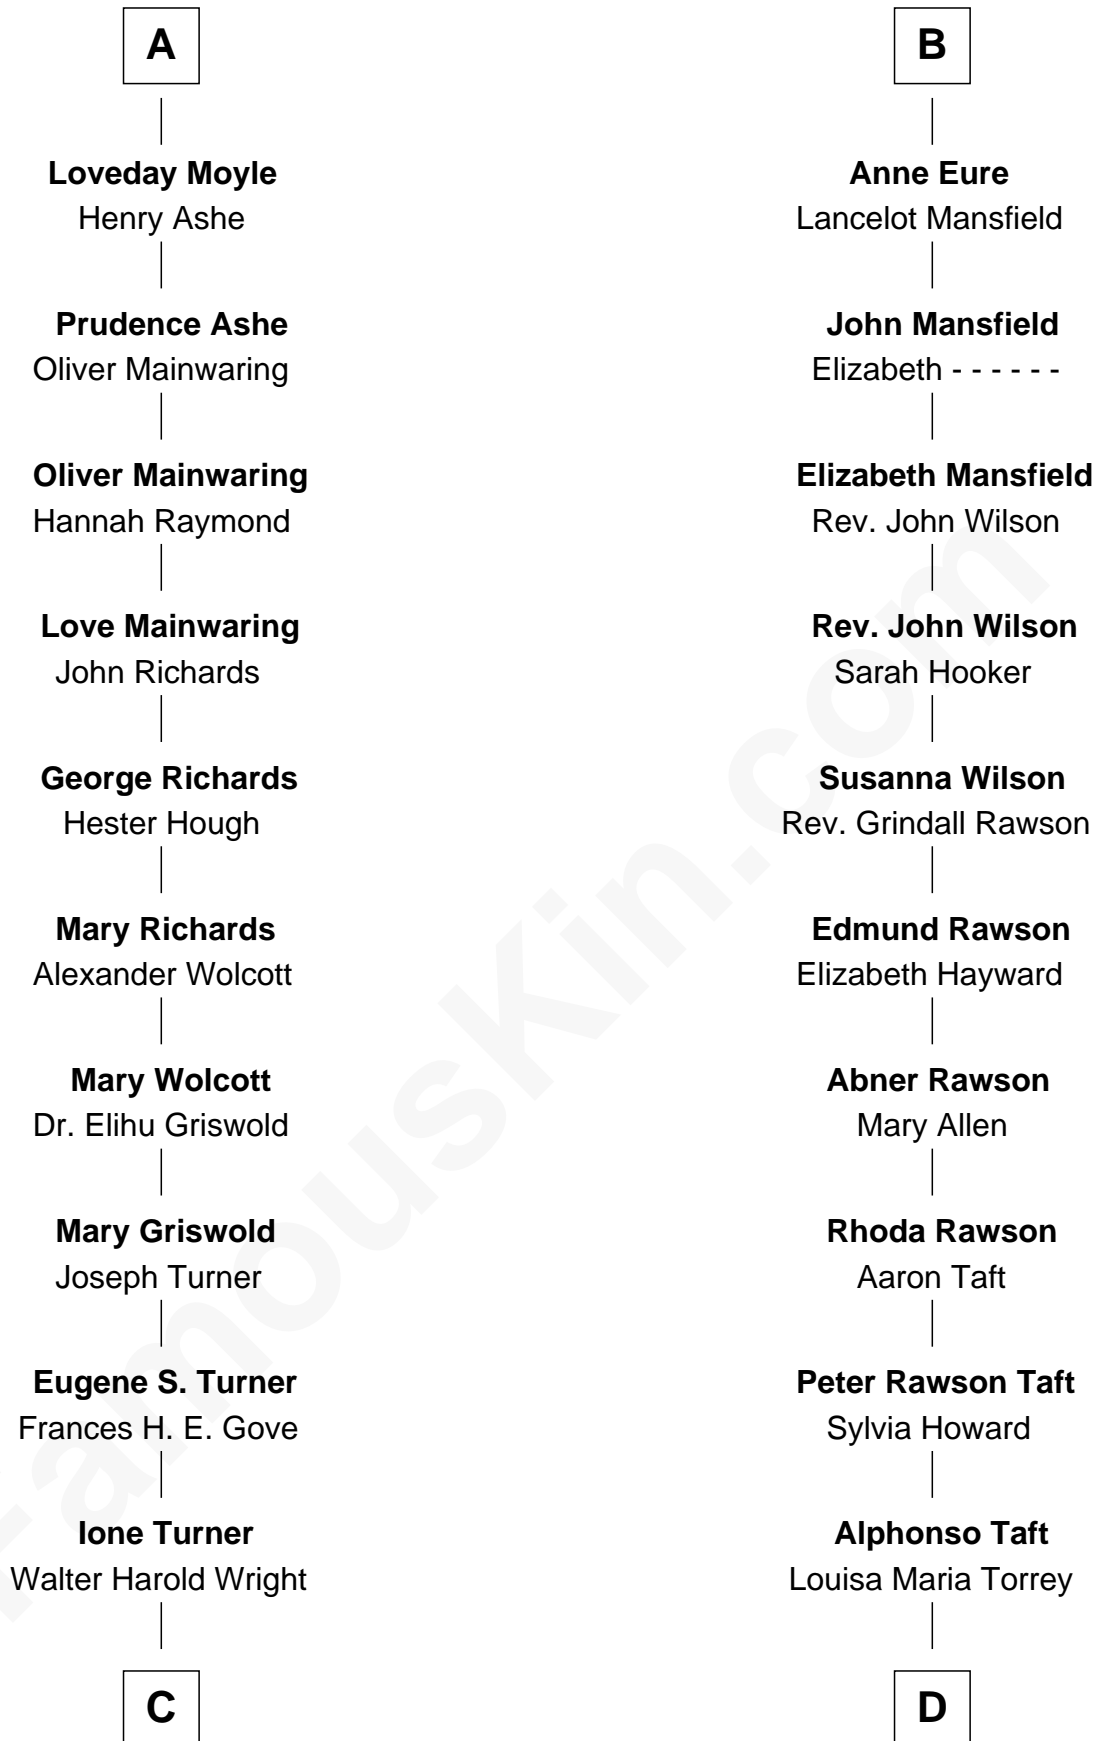

FamousKin.com Relationship Chart of

Ed Helms

TV and Movie Actor

20th cousin of

Bob Taft

67th Governor of Ohio

C

Inez Emeline Wright
George Pullen Jackson

Frances Helen Jackson
Fitzgerald Sale Parker

Pamela Ann Parker
John A. Helms

Ed Helms
TV and Movie Actor

D

William Howard Taft
Helen Louise Herron

Robert Alphonso Taft
Martha Wheaton Bowers

Robert Alphonso Taft
Blanca Duncan Noël

Bob Taft
67th Governor of Ohio