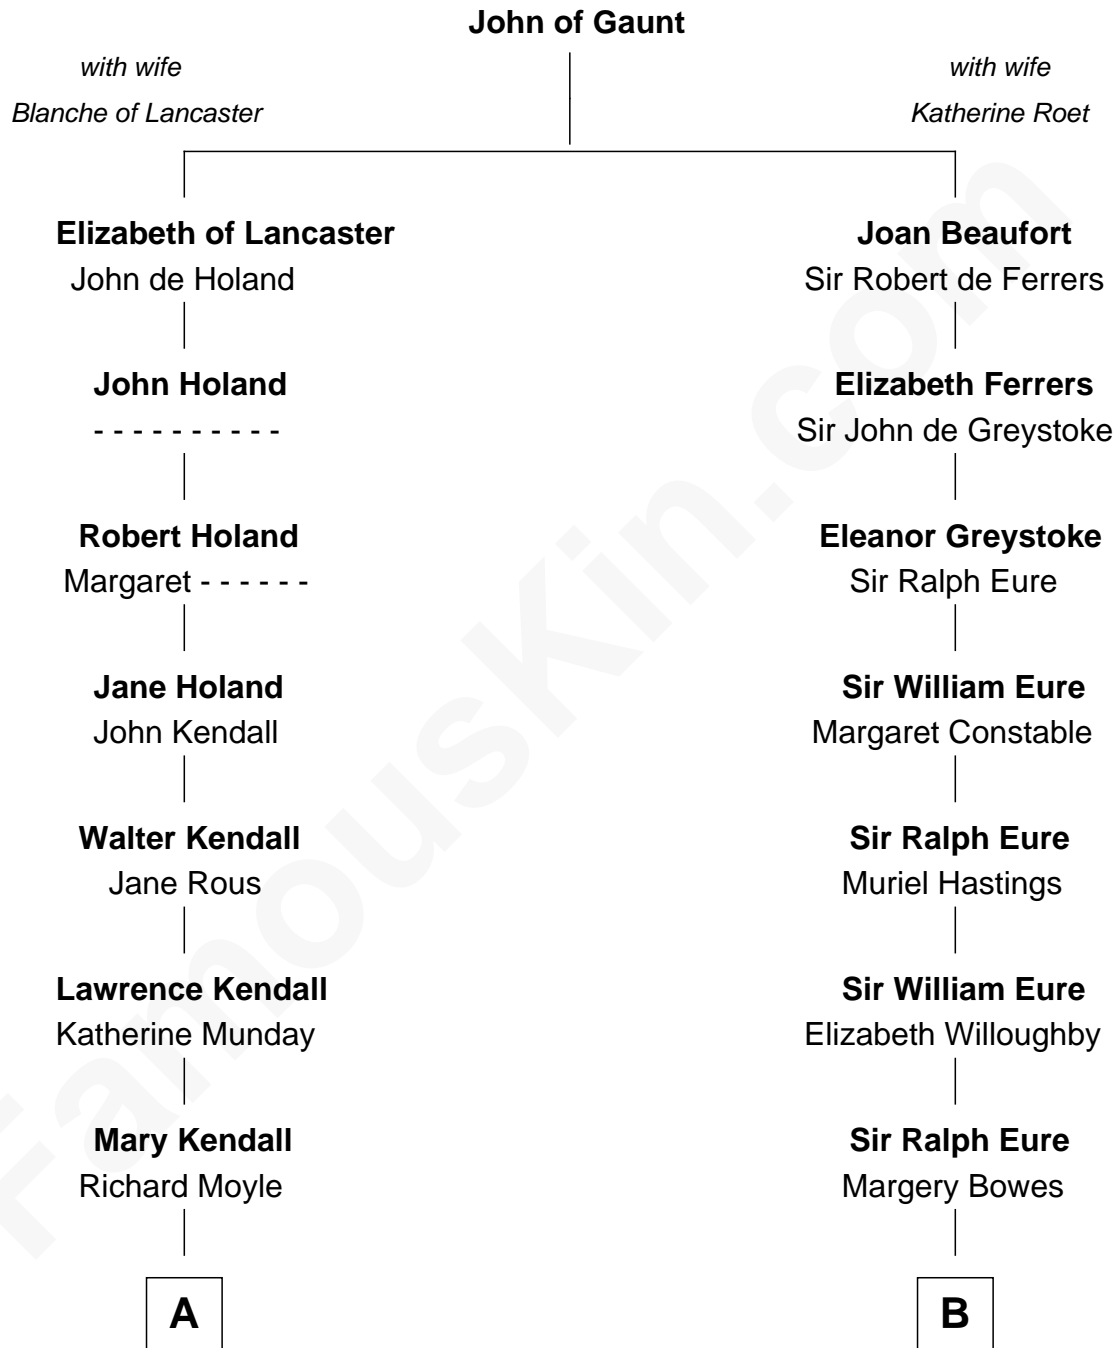

FamousKin.com Relationship Chart of

Ed Helms

TV and Movie Actor

20th cousin of

Bob Taft

67th Governor of Ohio

C

Inez Emeline Wright
George Pullen Jackson