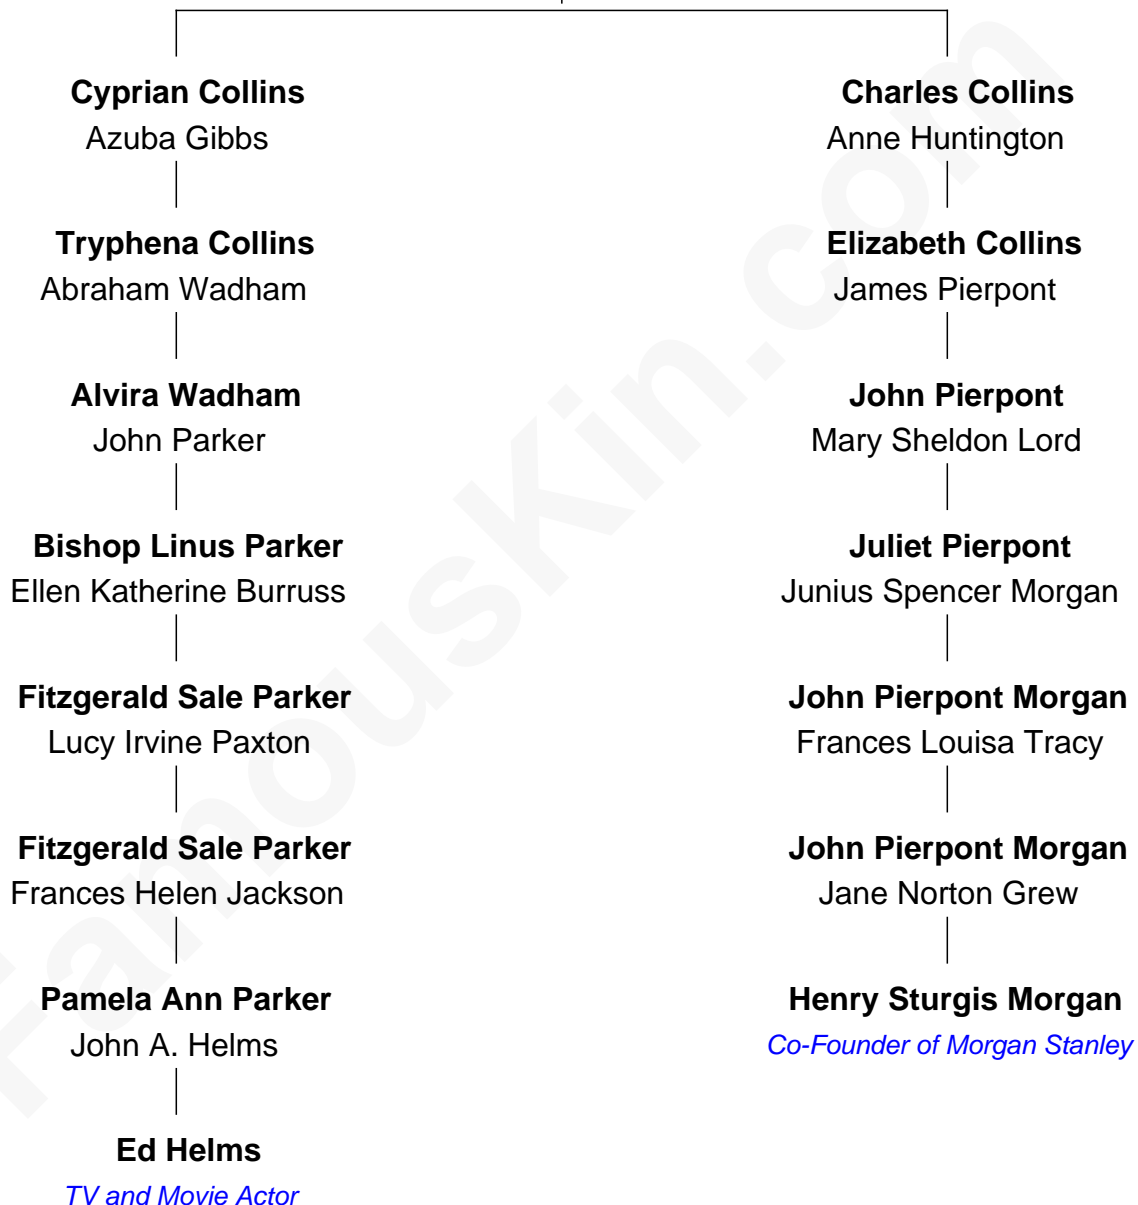

# FamousKin.com Relationship Chart of

**Ed Helms**

*TV and Movie Actor*

6th cousin 1 time removed of

**Henry Sturgis Morgan**

*Co-Founder of Morgan Stanley*

**Rev. Timothy Collins**

Elizabeth Hyde

Ed Helms photo by [Shana Fagan](#) (CC BY 3.0)