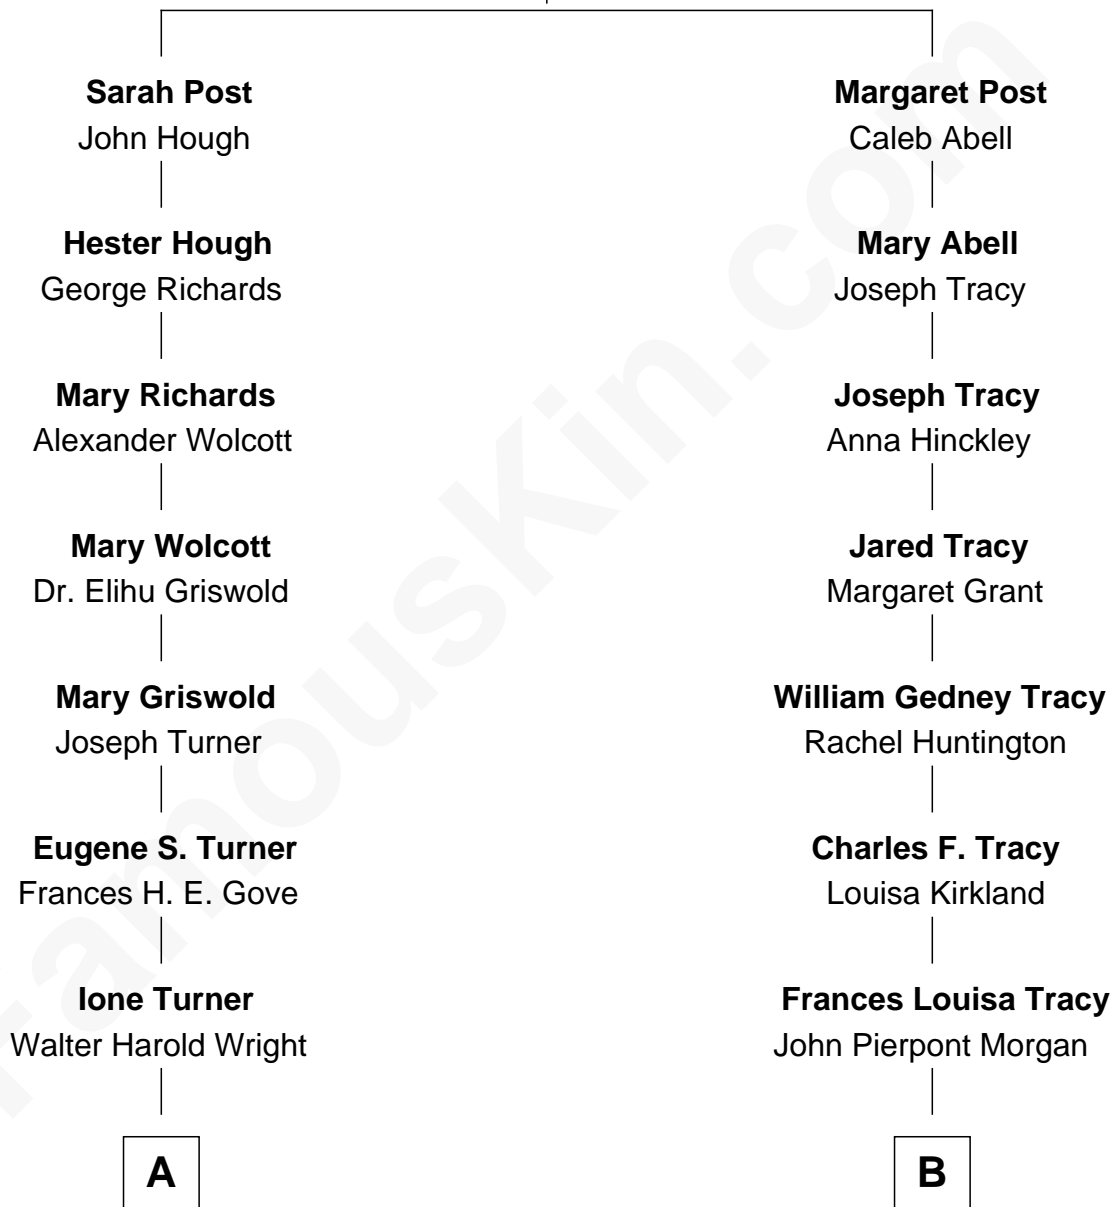

FamousKin.com Relationship Chart of

Ed Helms

TV and Movie Actor

8th cousin 2 times removed of

Henry Sturgis Morgan

Co-Founder of Morgan Stanley

John Post
Hester Hyde

A

Inez Emeline Wright
George Pullen Jackson

Frances Helen Jackson
Fitzgerald Sale Parker

Pamela Ann Parker
John A. Helms

Ed Helms
TV and Movie Actor

B

John Pierpont Morgan
Jane Norton Grew

Henry Sturgis Morgan
Co-Founder of Morgan Stanley