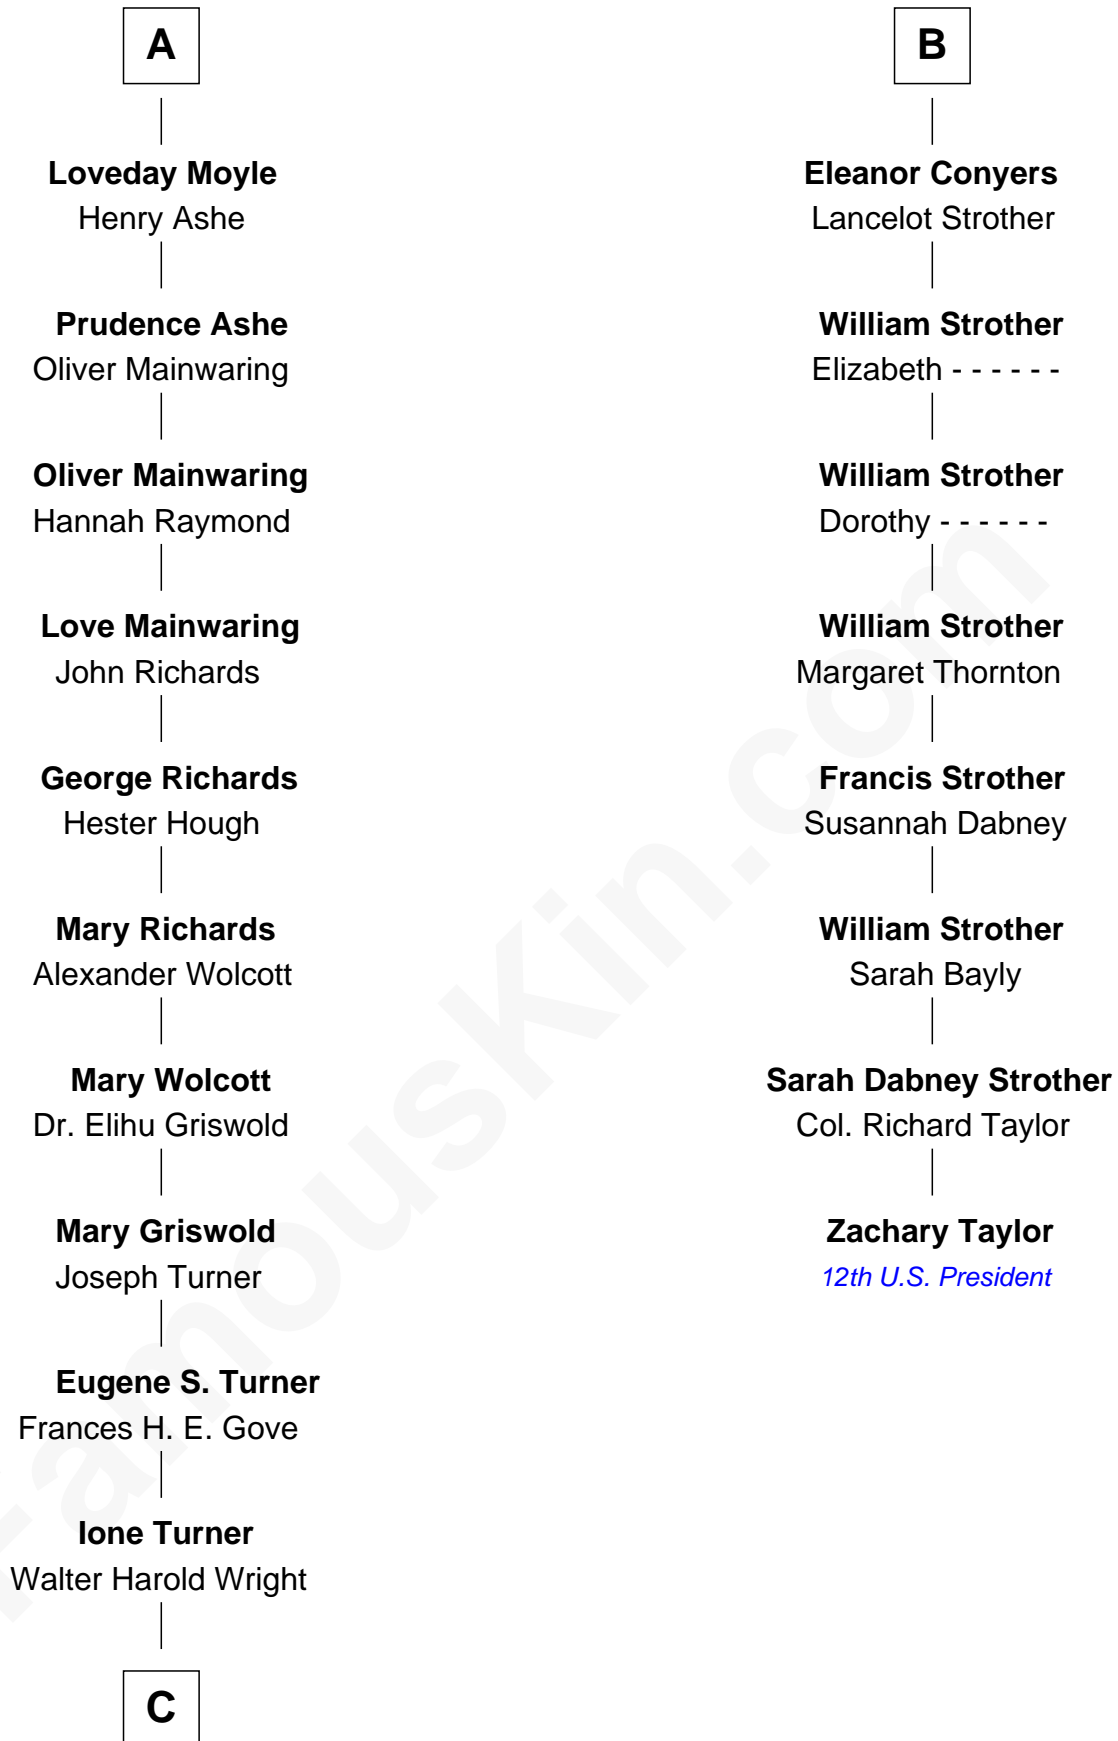

FamousKin.com

Relationship Chart of

Ed Helms

TV and Movie Actor

14th cousin 6 times removed of

Zachary Taylor

12th U.S. President

C

Inez Emeline Wright
George Pullen Jackson

Frances Helen Jackson
Fitzgerald Sale Parker

Pamela Ann Parker
John A. Helms

Ed Helms
TV and Movie Actor

FamousKin.com