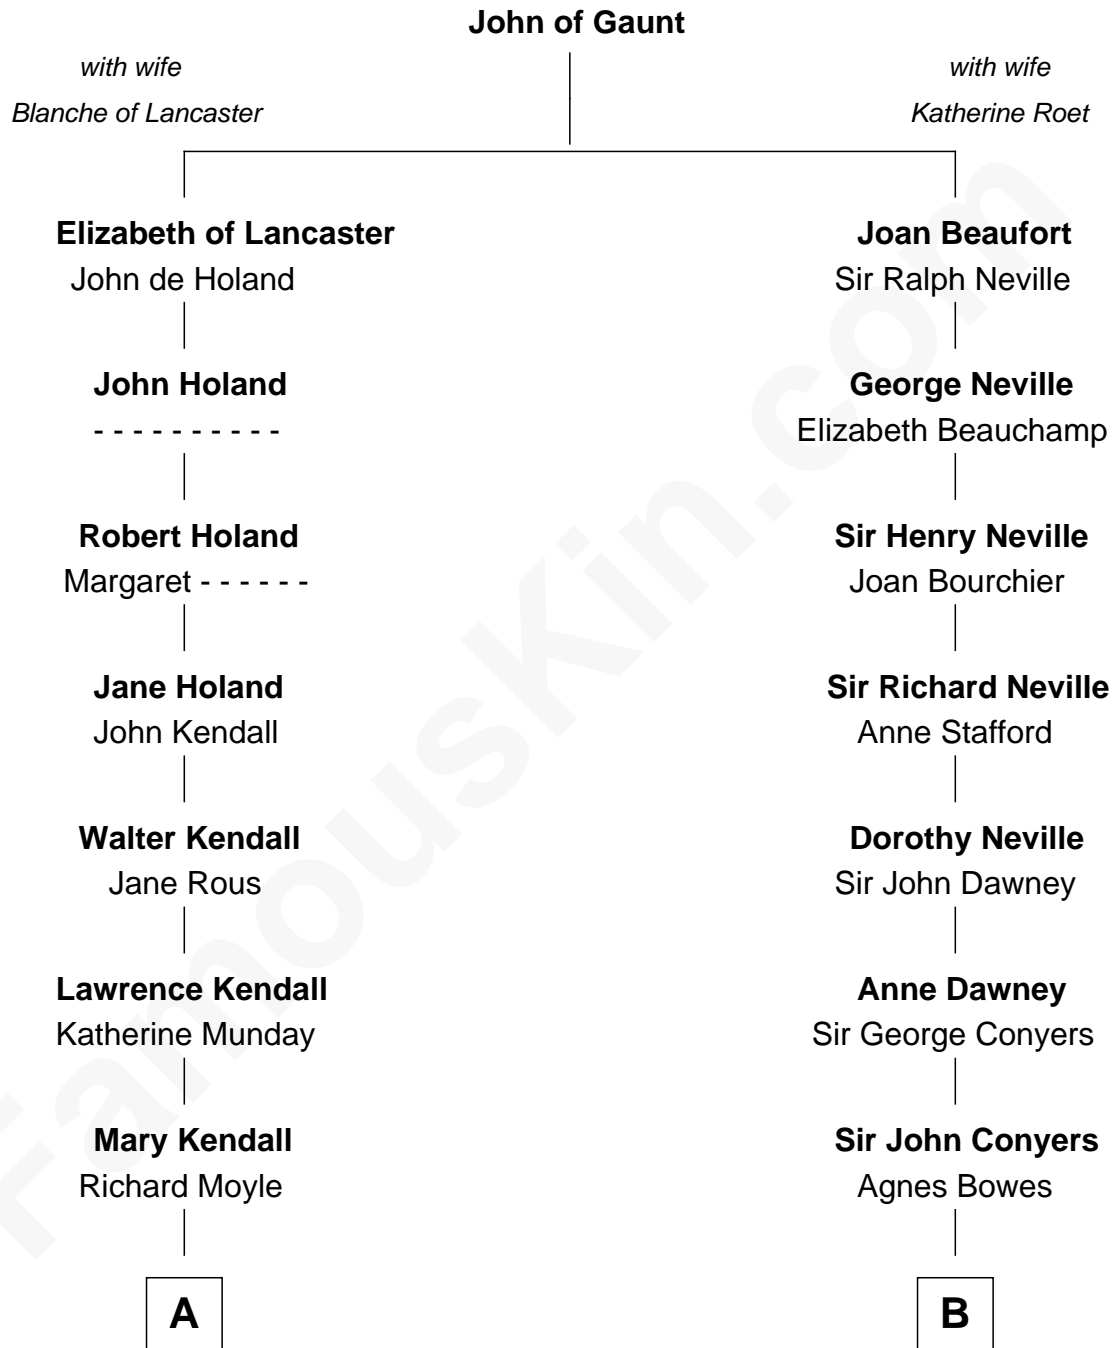

FamousKin.com

Relationship Chart of

Ed Helms

TV and Movie Actor

14th cousin 6 times removed of

Zachary Taylor

12th U.S. President

C