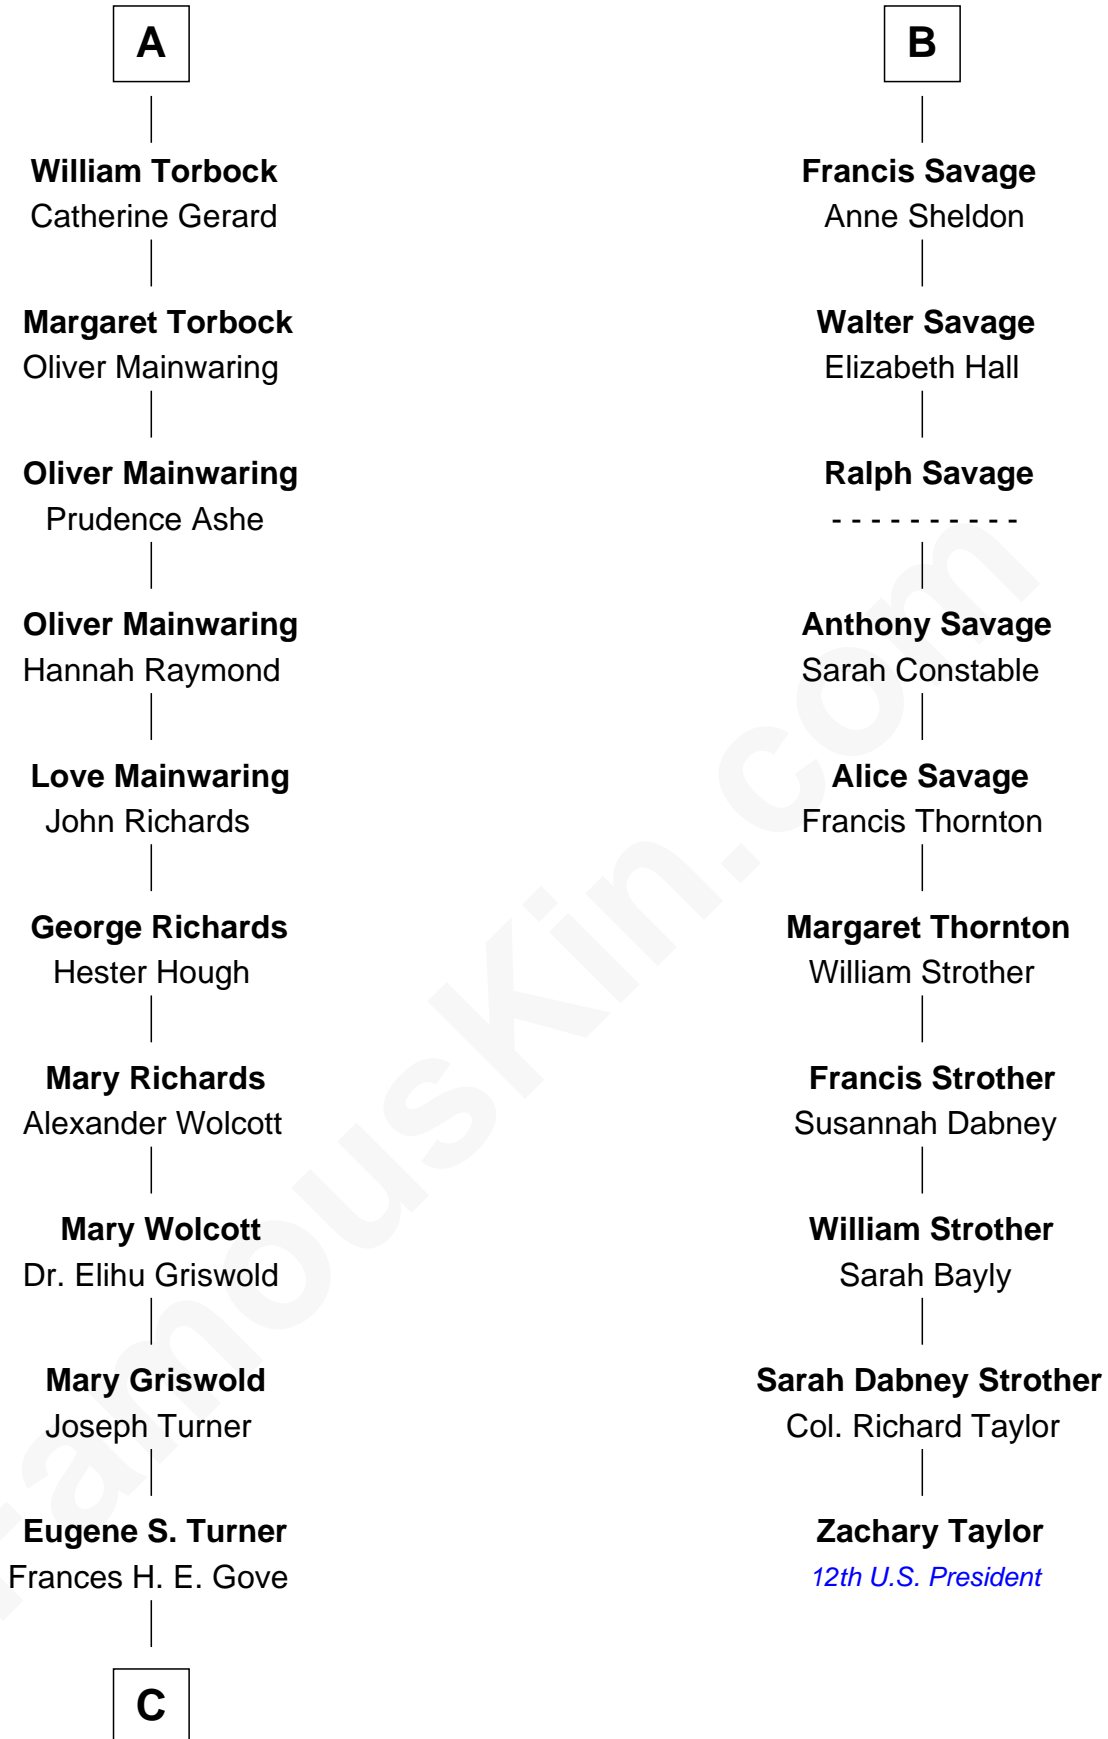

FamousKin.com

Relationship Chart of

Ed Helms

TV and Movie Actor

16th cousin 5 times removed of

Zachary Taylor

12th U.S. President

Henry Plantagenet
Maud de Chaworth

Eleanor Plantagenet
Richard Fitzalan

Sir Richard Fitzalan
Elizabeth de Bohun

Elizabeth Fitzalan
Sir Robert Goushill

Joan Goushill
Sir Thomas Stanley

Sir John Stanley
Elizabeth Weever

Margery Stanley
Sir William Torbock

Thomas Torbock
Elizabeth Moore

A

Eleanor Plantagenet
Richard Fitzalan

Sir Richard Fitzalan
Elizabeth de Bohun

Elizabeth Fitzalan
Sir Robert Goushill

Joan Goushill
Sir Thomas Stanley

Katherine Stanley
Sir John Savage

Sir Christopher Savage
Anne Stanley

Sir Christopher Savage
Anne Lygon

B

C

—
Ione Turner

Walter Harold Wright

—
Inez Emeline Wright

George Pullen Jackson