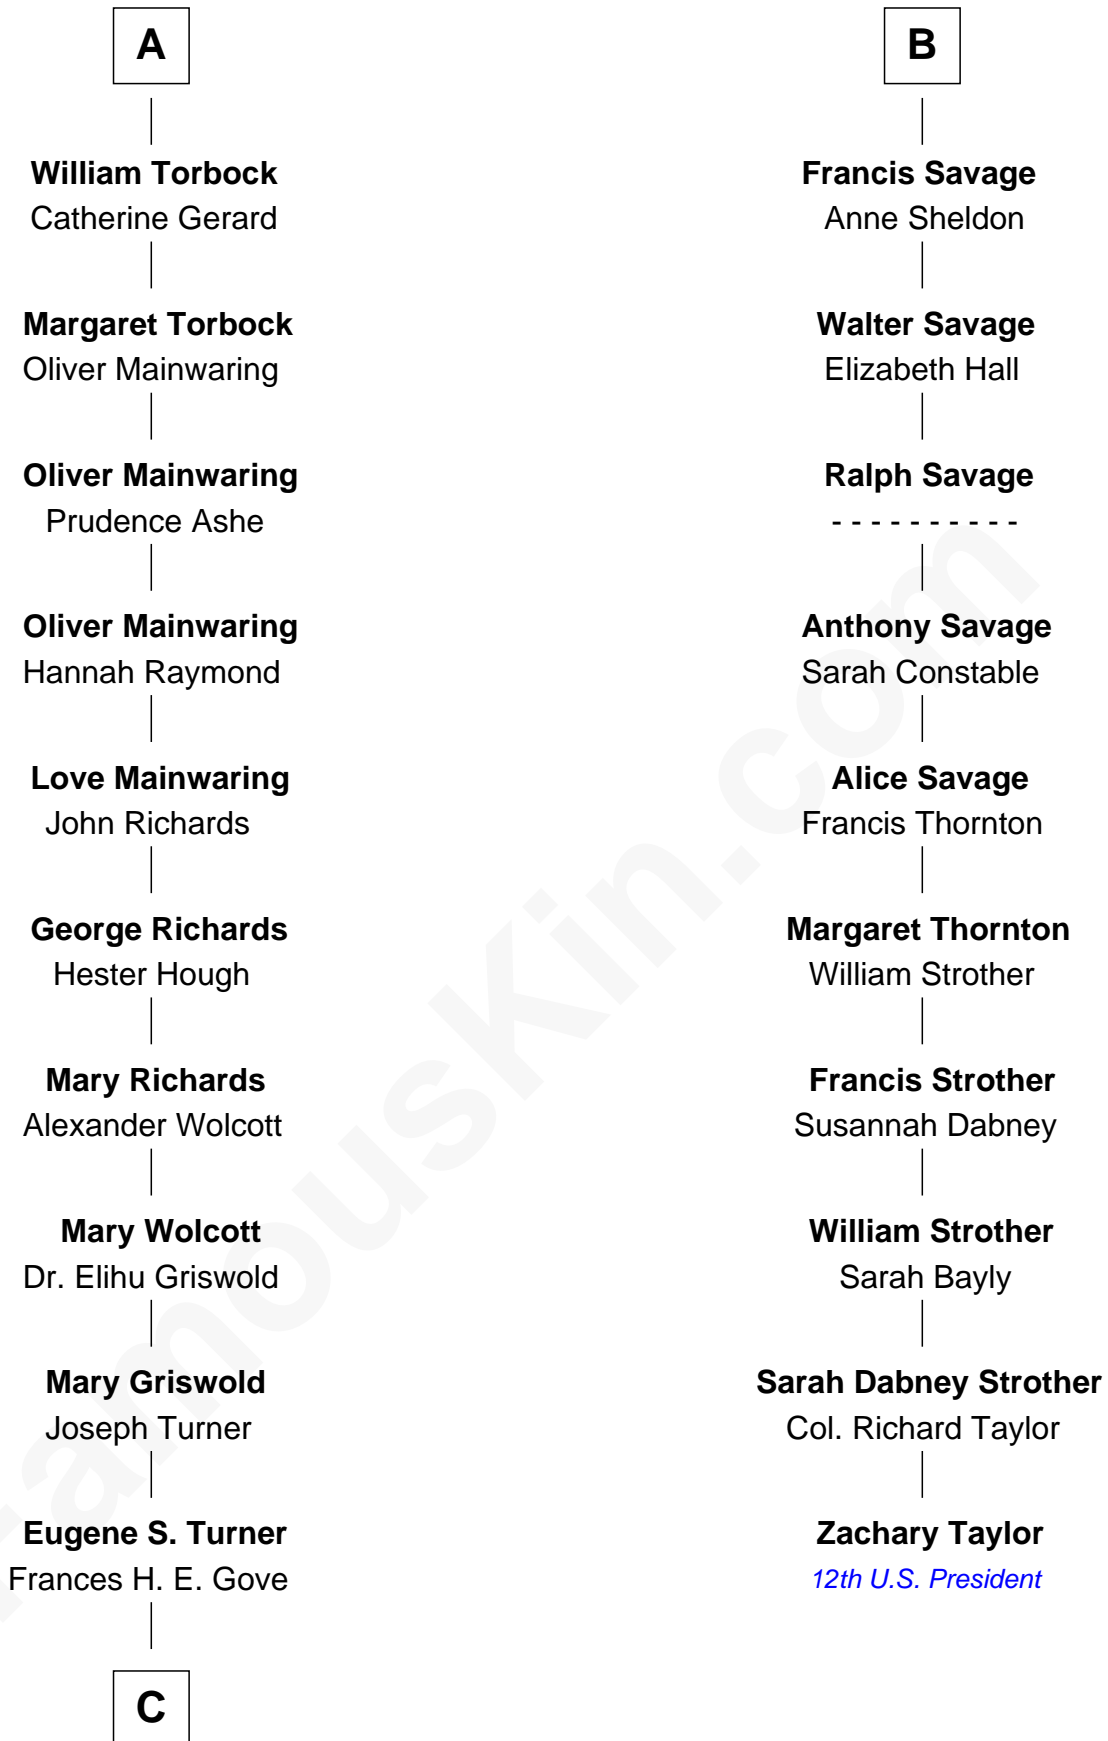

FamousKin.com

Relationship Chart of

Ed Helms

TV and Movie Actor

16th cousin 5 times removed of

Zachary Taylor

12th U.S. President

Edmund Fitzalan

Alice de Warenne

Richard Fitzalan
Eleanor Plantagenet

Sir Richard Fitzalan
Elizabeth de Bohun

Elizabeth Fitzalan
Sir Robert Goushill

Joan Goushill
Sir Thomas Stanley

Sir John Stanley
Elizabeth Weever

Margery Stanley
Sir William Torbock

Thomas Torbock
Elizabeth Moore

A

Richard Fitzalan
Eleanor Plantagenet

Sir Richard Fitzalan
Elizabeth de Bohun

Elizabeth Fitzalan
Sir Robert Goushill

Joan Goushill
Sir Thomas Stanley

Katherine Stanley
Sir John Savage

Sir Christopher Savage
Anne Stanley

Sir Christopher Savage
Anne Lygon

B

C

—
Ione Turner

Walter Harold Wright

—
Inez Emeline Wright

George Pullen Jackson