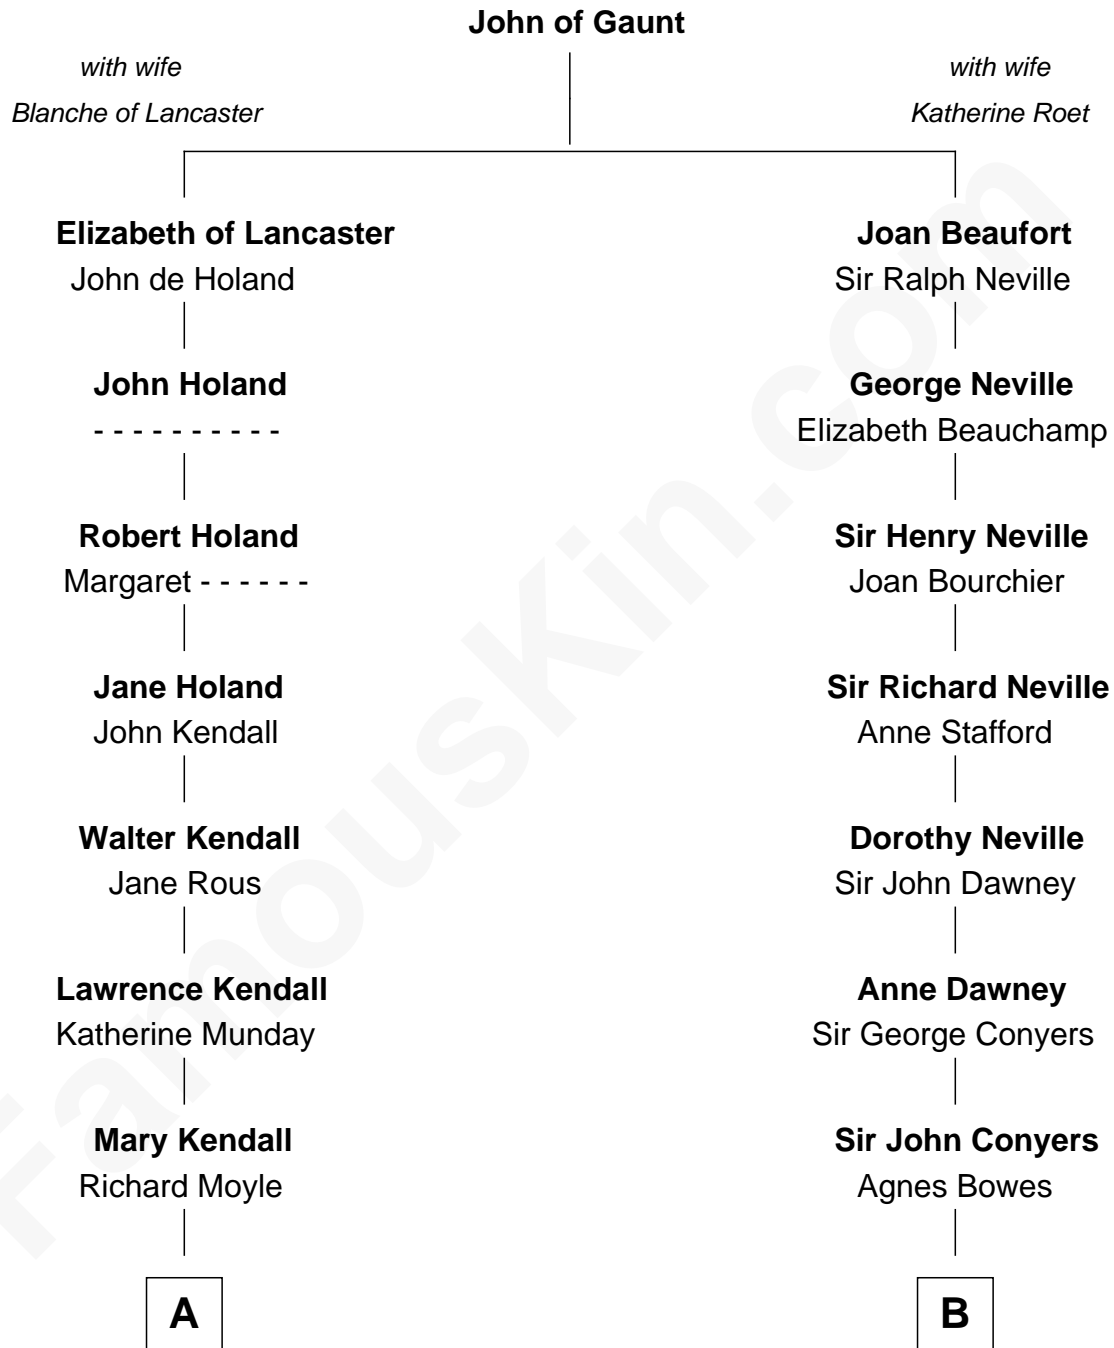

FamousKin.com

Relationship Chart of

Ed Helms

TV and Movie Actor

18th cousin 2 times removed of

William H. Macy

TV and Movie Actor

A

Loveday Moyle
Henry Ashe

Prudence Ashe
Oliver Mainwaring

Oliver Mainwaring
Hannah Raymond

Love Mainwaring
John Richards

George Richards
Hester Hough

Mary Richards
Alexander Wolcott

Mary Wolcott
Dr. Elihu Griswold