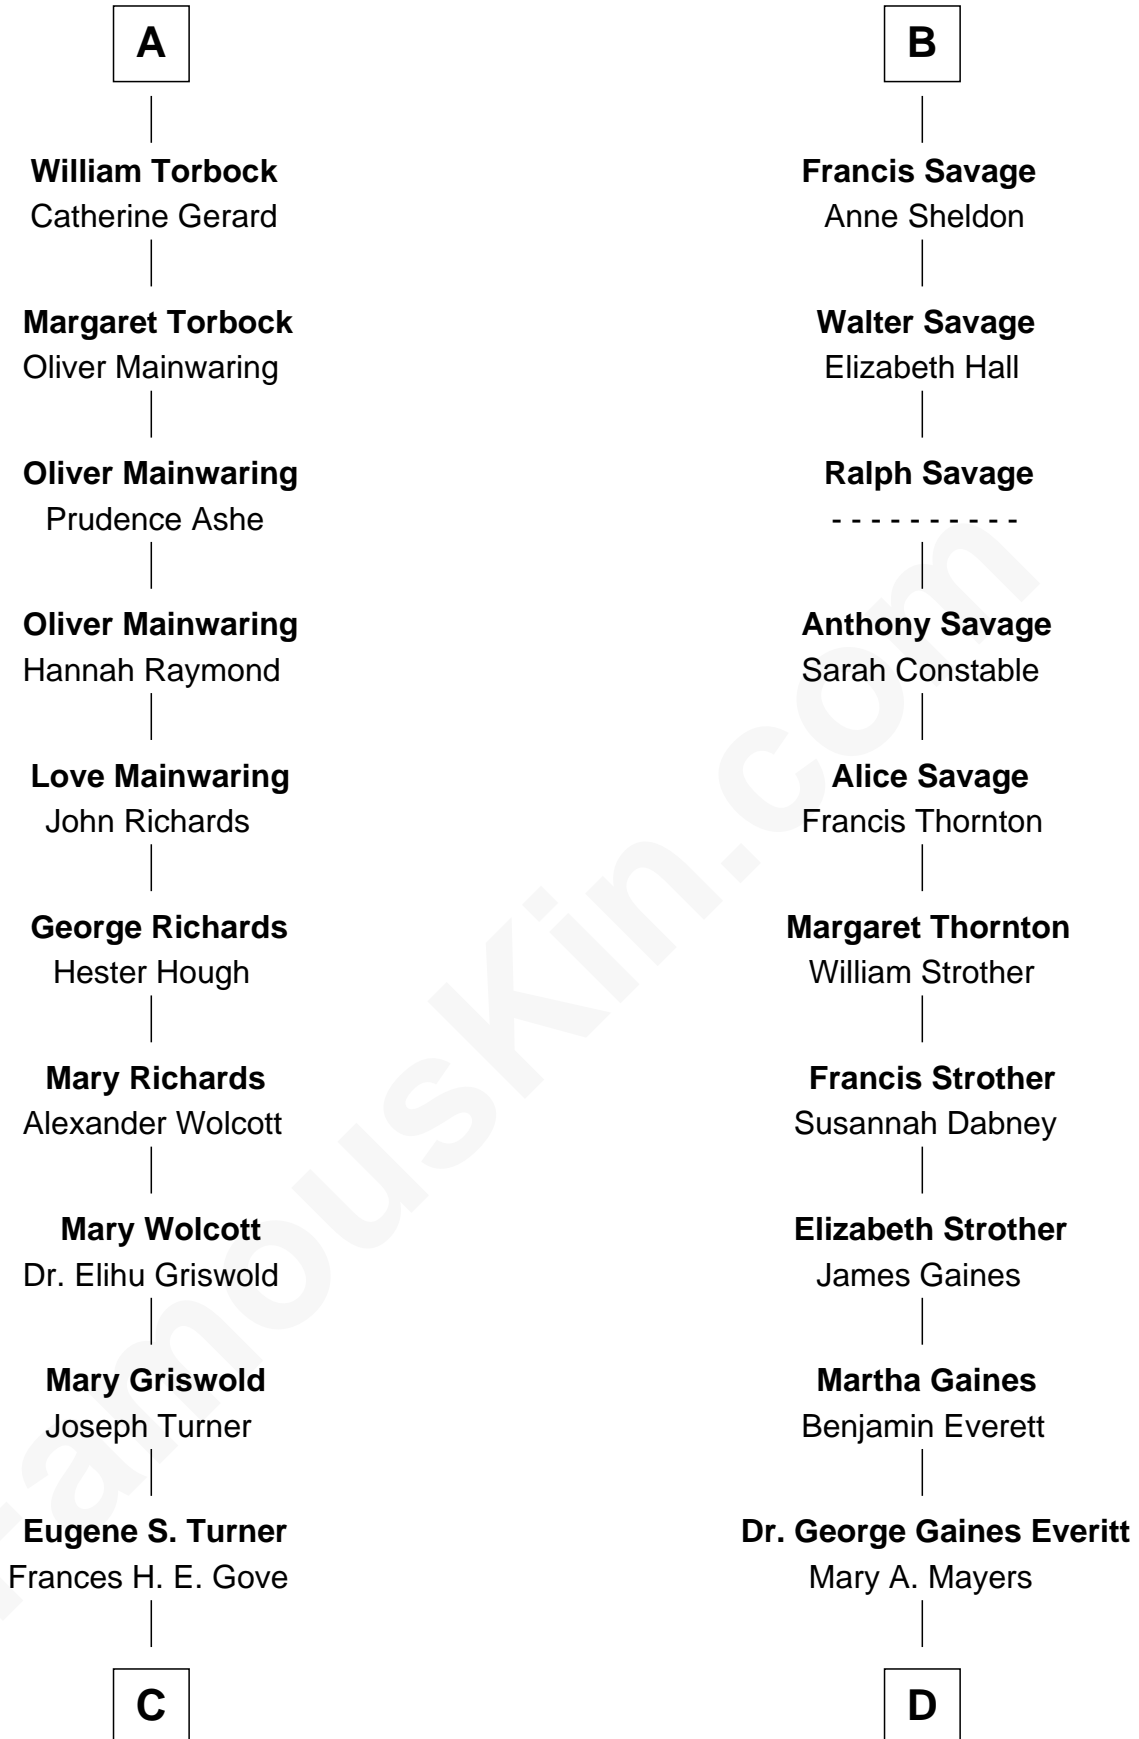

FamousKin.com

Relationship Chart of

Ed Helms

TV and Movie Actor

20th cousin 1 time removed of

William H. Macy

TV and Movie Actor

Henry Plantagenet

Maud de Chaworth

C

Ione Turner
Walter Harold Wright

Inez Emeline Wright
George Pullen Jackson

Frances Helen Jackson
Fitzgerald Sale Parker

Pamela Ann Parker
John A. Helms

Ed Helms
TV and Movie Actor

D

Horace Benjamin Everitt
Martha Leticia Roberts

Mary Lois Everitt
Clement Overstreet

Lois Elizabeth Overstreet
William Hall Macy

William H. Macy
TV and Movie Actor