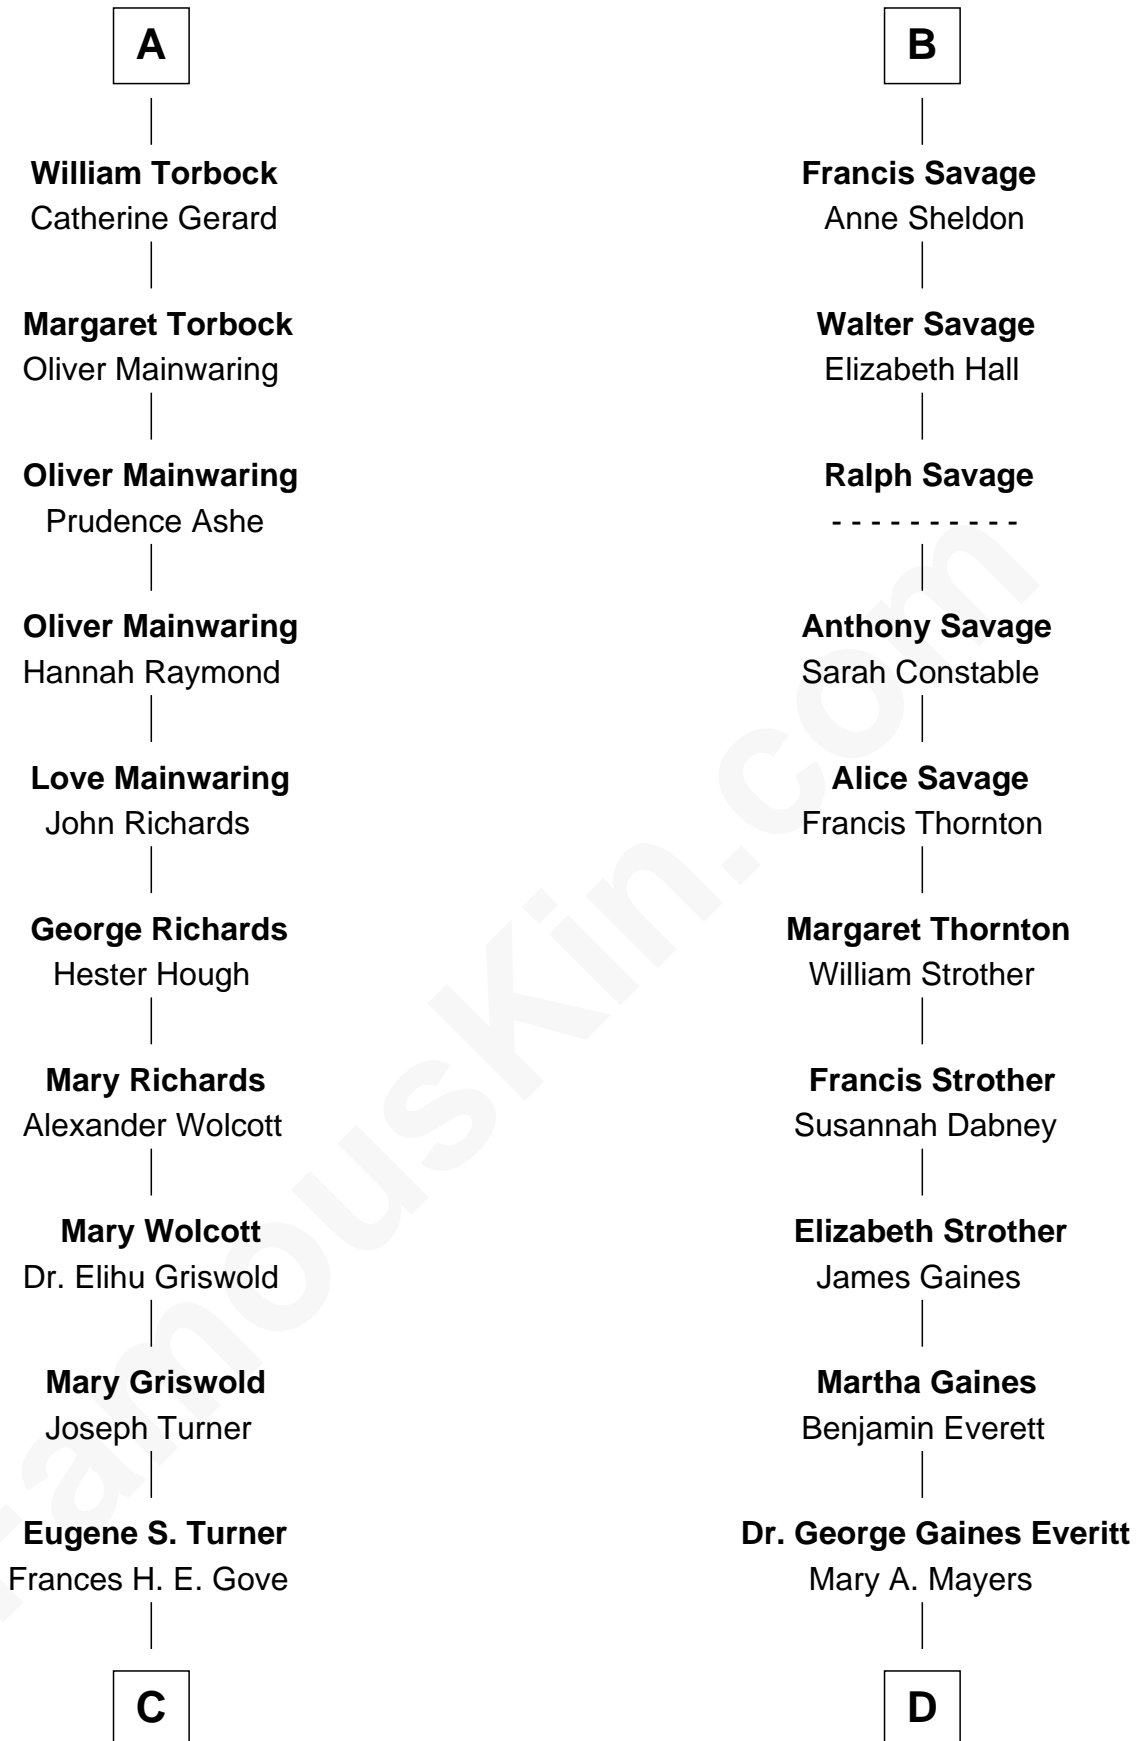

FamousKin.com Relationship Chart of

Ed Helms

TV and Movie Actor

20th cousin 1 time removed of

William H. Macy

TV and Movie Actor

Bartholomew de Badlesmere

Margaret de Clare

Sir John Stanley

Elizabeth Weever

Margery Stanley

Sir William Torbock

Thomas Torbock

Elizabeth Moore

A

Elizabeth de Badlesmere

Sir William de Bohun

Elizabeth de Bohun

Sir Richard Fitzalan

Elizabeth Fitzalan

Sir Robert Goushill

Joan Goushill

Sir Thomas Stanley

Katherine Stanley

Sir John Savage

Sir Christopher Savage

Anne Stanley

Sir Christopher Savage

Anne Lygon

B

C

Ione Turner
Walter Harold Wright