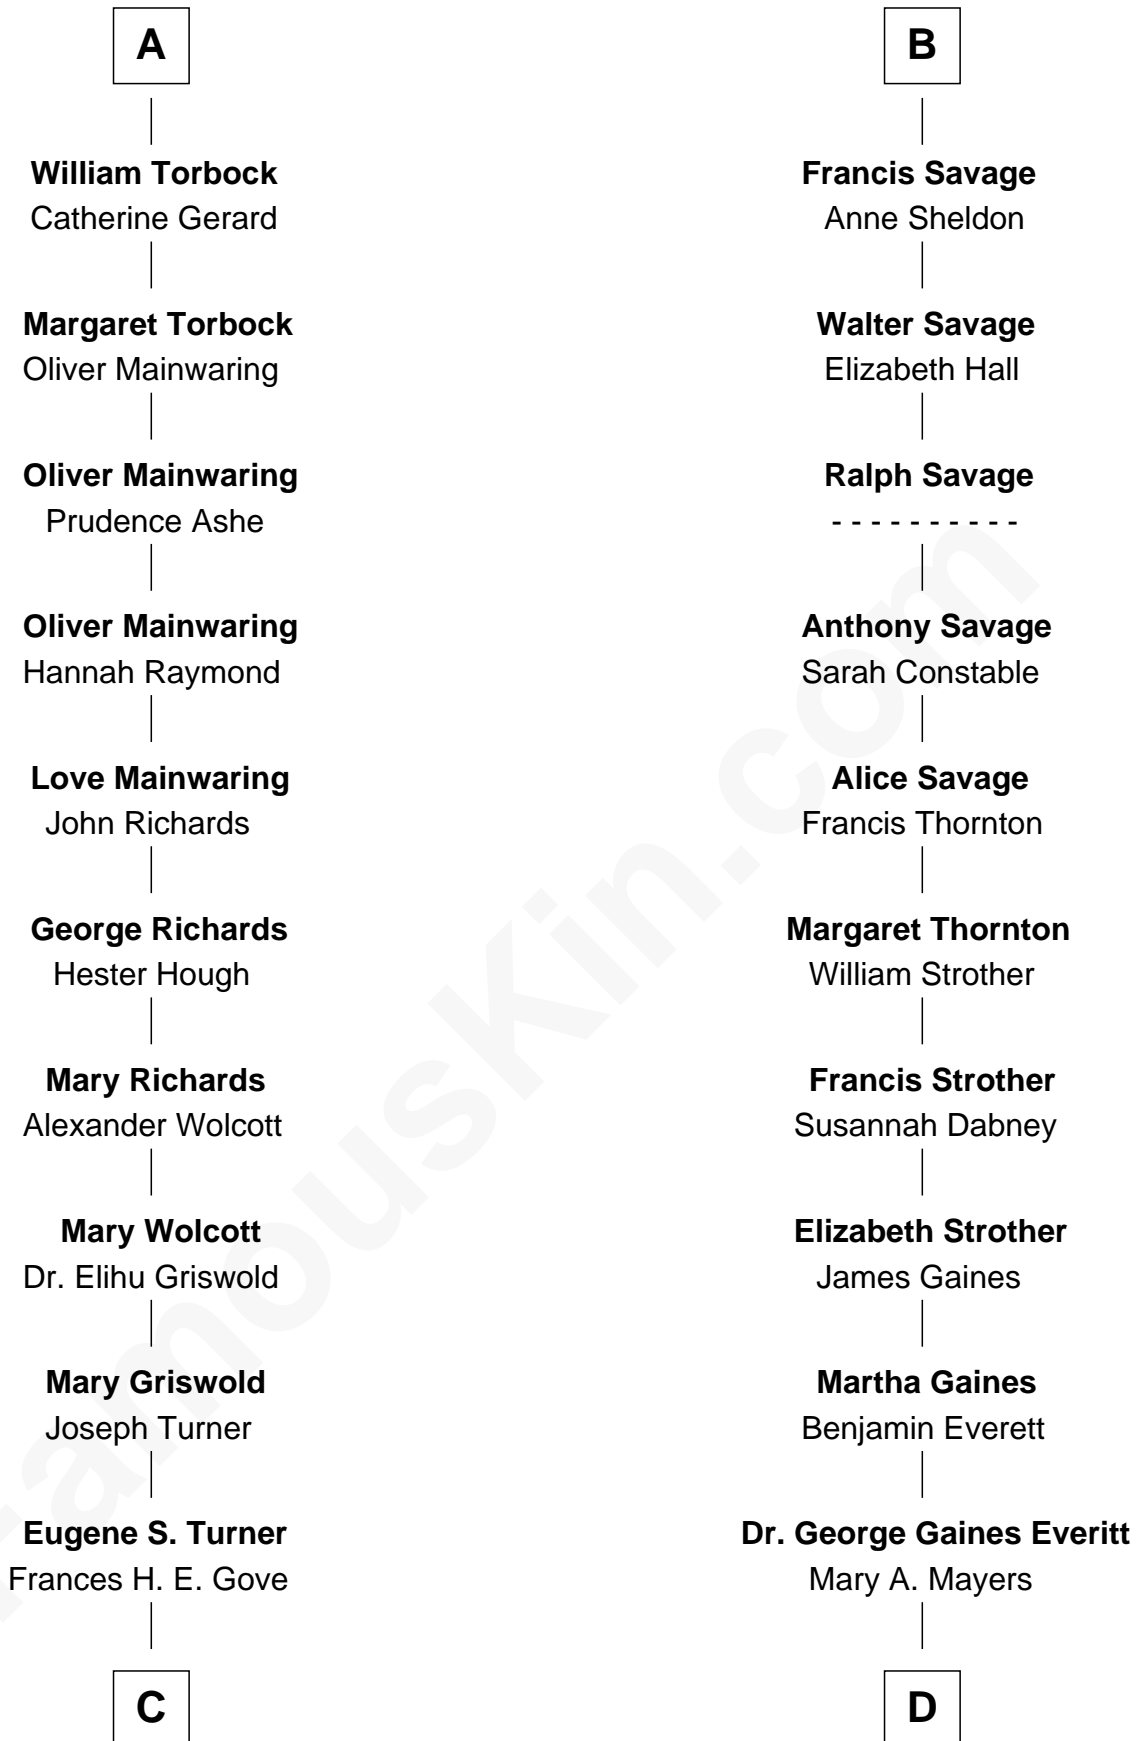

FamousKin.com Relationship Chart of

Ed Helms

TV and Movie Actor

20th cousin 1 time removed of

William H. Macy

TV and Movie Actor

Edmund Fitzalan

Alice de Warenne

Richard Fitzalan
Eleanor Plantagenet

Sir Richard Fitzalan
Elizabeth de Bohun

Elizabeth Fitzalan
Sir Robert Goushill

Joan Goushill
Sir Thomas Stanley

Sir John Stanley
Elizabeth Weever

Margery Stanley
Sir William Torbock

Thomas Torbock
Elizabeth Moore

A

Richard Fitzalan
Eleanor Plantagenet

Sir Richard Fitzalan
Elizabeth de Bohun

Elizabeth Fitzalan
Sir Robert Goushill

Joan Goushill
Sir Thomas Stanley

Katherine Stanley
Sir John Savage

Sir Christopher Savage
Anne Stanley

Sir Christopher Savage
Anne Lygon

B

C

Ione Turner
Walter Harold Wright

Inez Emeline Wright
George Pullen Jackson

Frances Helen Jackson
Fitzgerald Sale Parker

Pamela Ann Parker
John A. Helms