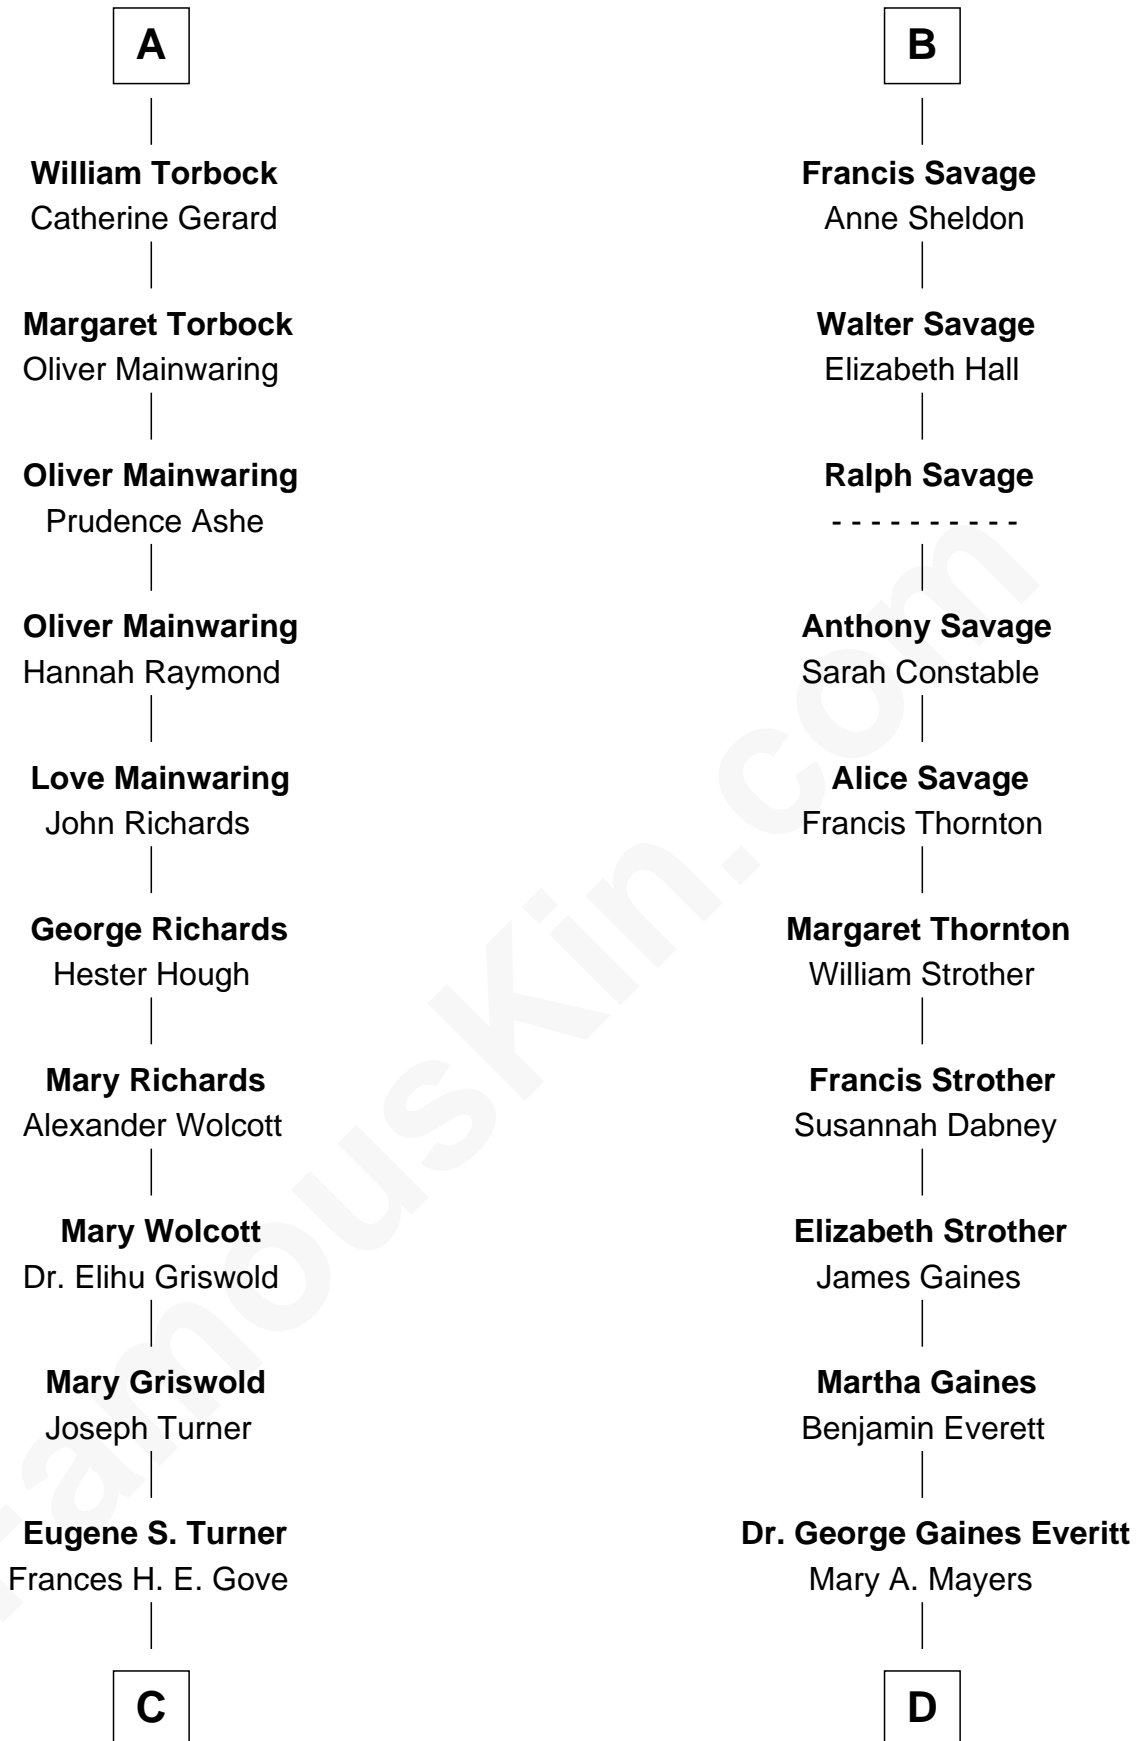

FamousKin.com

Relationship Chart of

Ed Helms

TV and Movie Actor

20th cousin 1 time removed of

William H. Macy

TV and Movie Actor

Humphrey de Bohun
Elizabeth Plantagenet

Sir William de Bohun
Elizabeth de Badlesmere

Elizabeth de Bohun
Sir Richard Fitzalan

Elizabeth Fitzalan
Sir Robert Goushill

Joan Goushill
Sir Thomas Stanley

Sir John Stanley
Elizabeth Weever

Margery Stanley
Sir William Torbock

Thomas Torbock
Elizabeth Moore

A

Sir William de Bohun
Elizabeth de Badlesmere

Elizabeth de Bohun
Sir Richard Fitzalan

Elizabeth Fitzalan
Sir Robert Goushill

Joan Goushill
Sir Thomas Stanley

Katherine Stanley
Sir John Savage

Sir Christopher Savage
Anne Stanley

Sir Christopher Savage
Anne Lygon

B

C

Ione Turner
Walter Harold Wright

Inez Emeline Wright
George Pullen Jackson

Frances Helen Jackson
Fitzgerald Sale Parker

Pamela Ann Parker
John A. Helms