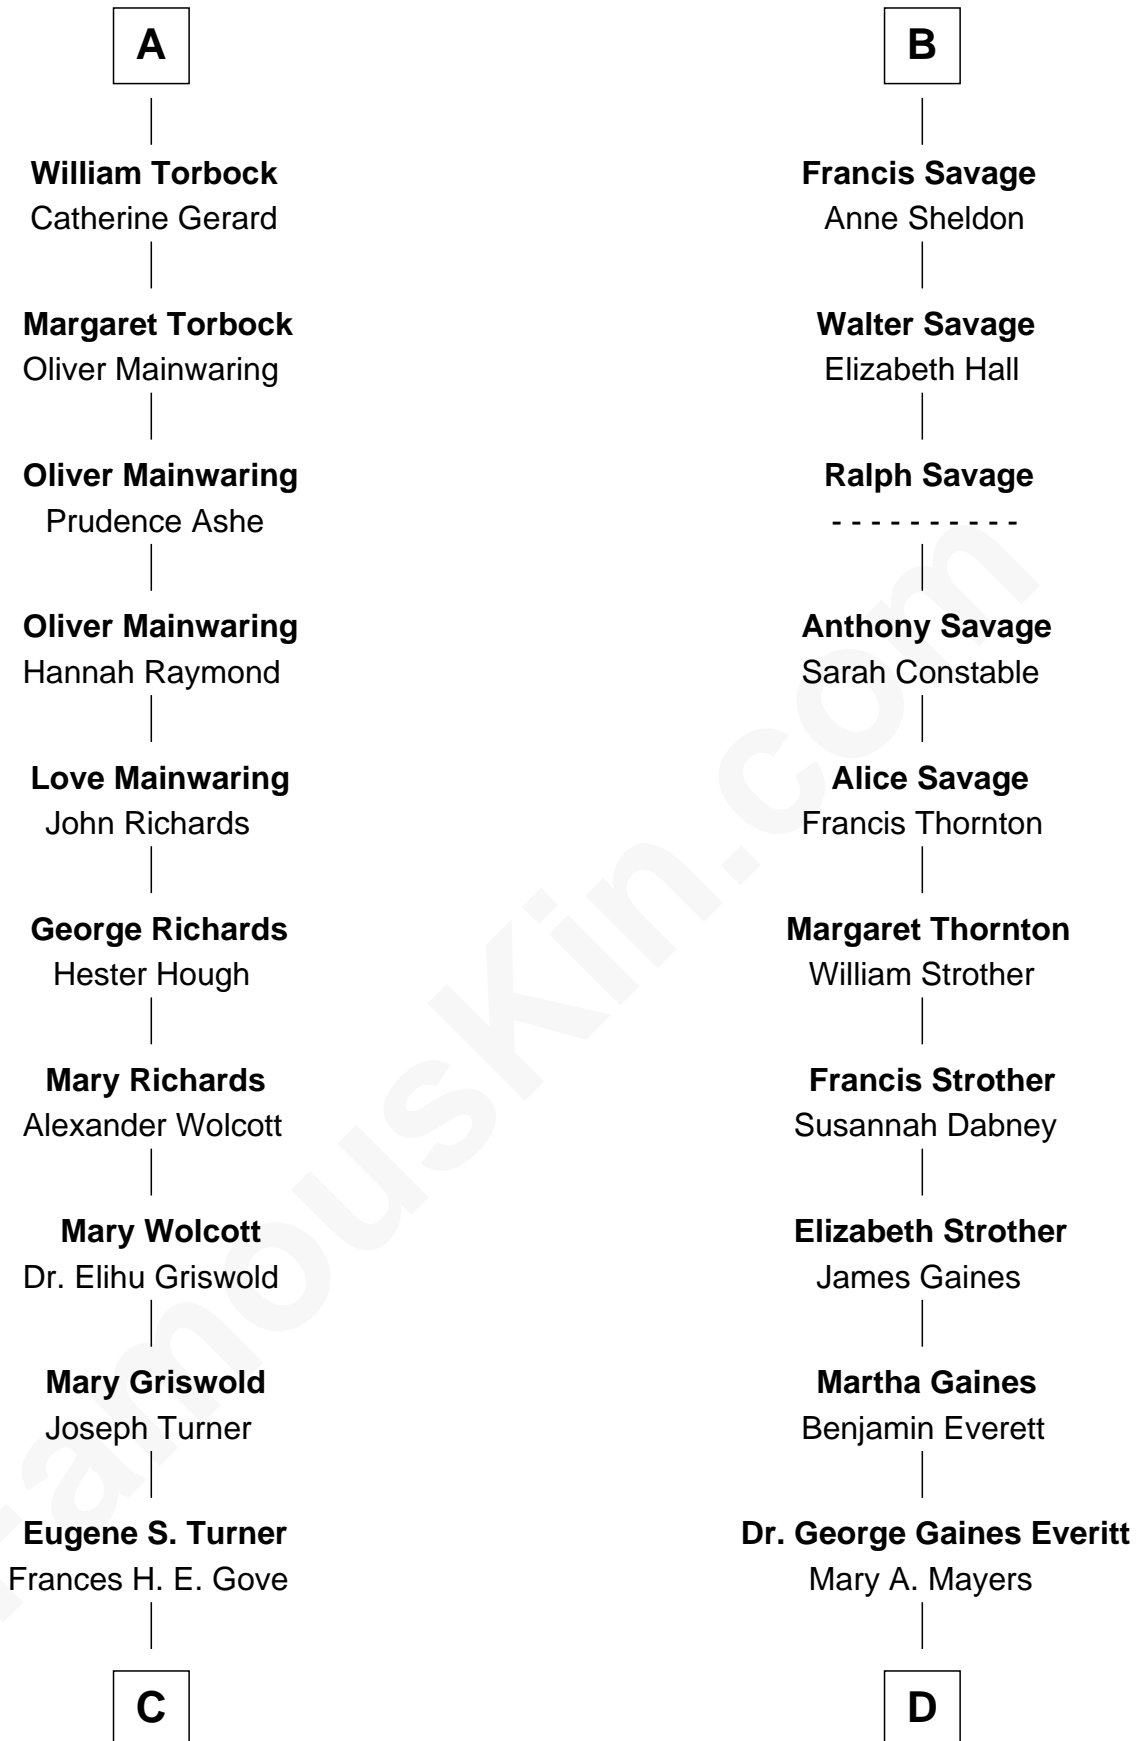

FamousKin.com

Relationship Chart of

Ed Helms

TV and Movie Actor

20th cousin 1 time removed of

William H. Macy

TV and Movie Actor

Hugh de Mascy

C

Ione Turner
Walter Harold Wright

Inez Emeline Wright
George Pullen Jackson

Frances Helen Jackson
Fitzgerald Sale Parker

Pamela Ann Parker
John A. Helms

Ed Helms
TV and Movie Actor

D

Horace Benjamin Everitt
Martha Leticia Roberts

Mary Lois Everitt
Clement Overstreet

Lois Elizabeth Overstreet
William Hall Macy

William H. Macy
TV and Movie Actor