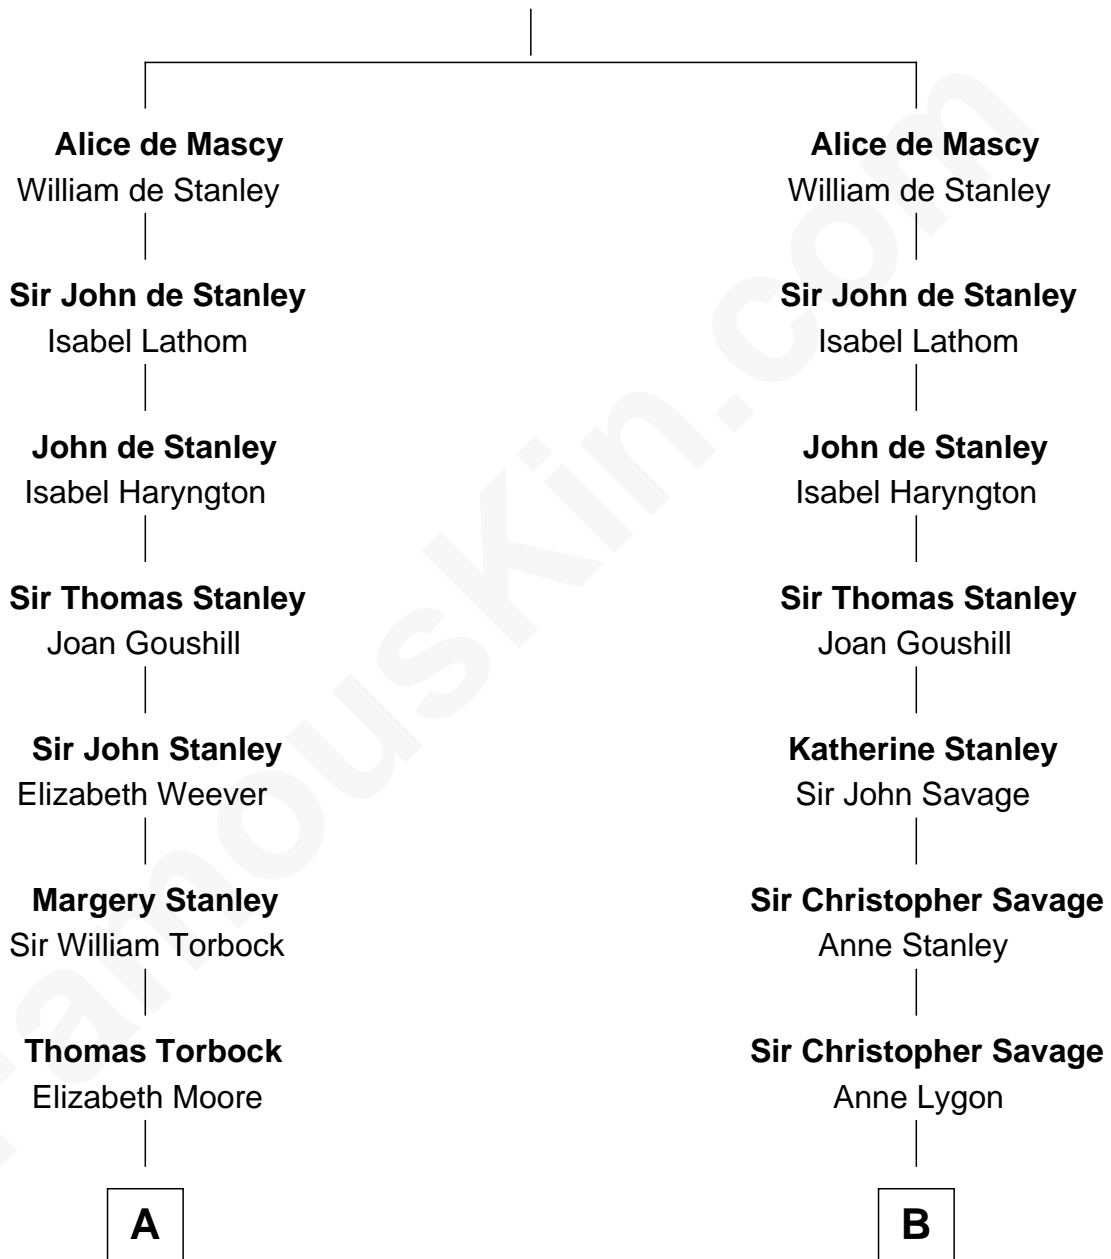

FamousKin.com

Relationship Chart of

Ed Helms

TV and Movie Actor

20th cousin 1 time removed of

William H. Macy

TV and Movie Actor

Hugh de Mascy

C

Ione Turner
Walter Harold Wright

Inez Emeline Wright
George Pullen Jackson

Frances Helen Jackson
Fitzgerald Sale Parker

Pamela Ann Parker
John A. Helms

Ed Helms
TV and Movie Actor

D

Horace Benjamin Everitt
Martha Leticia Roberts