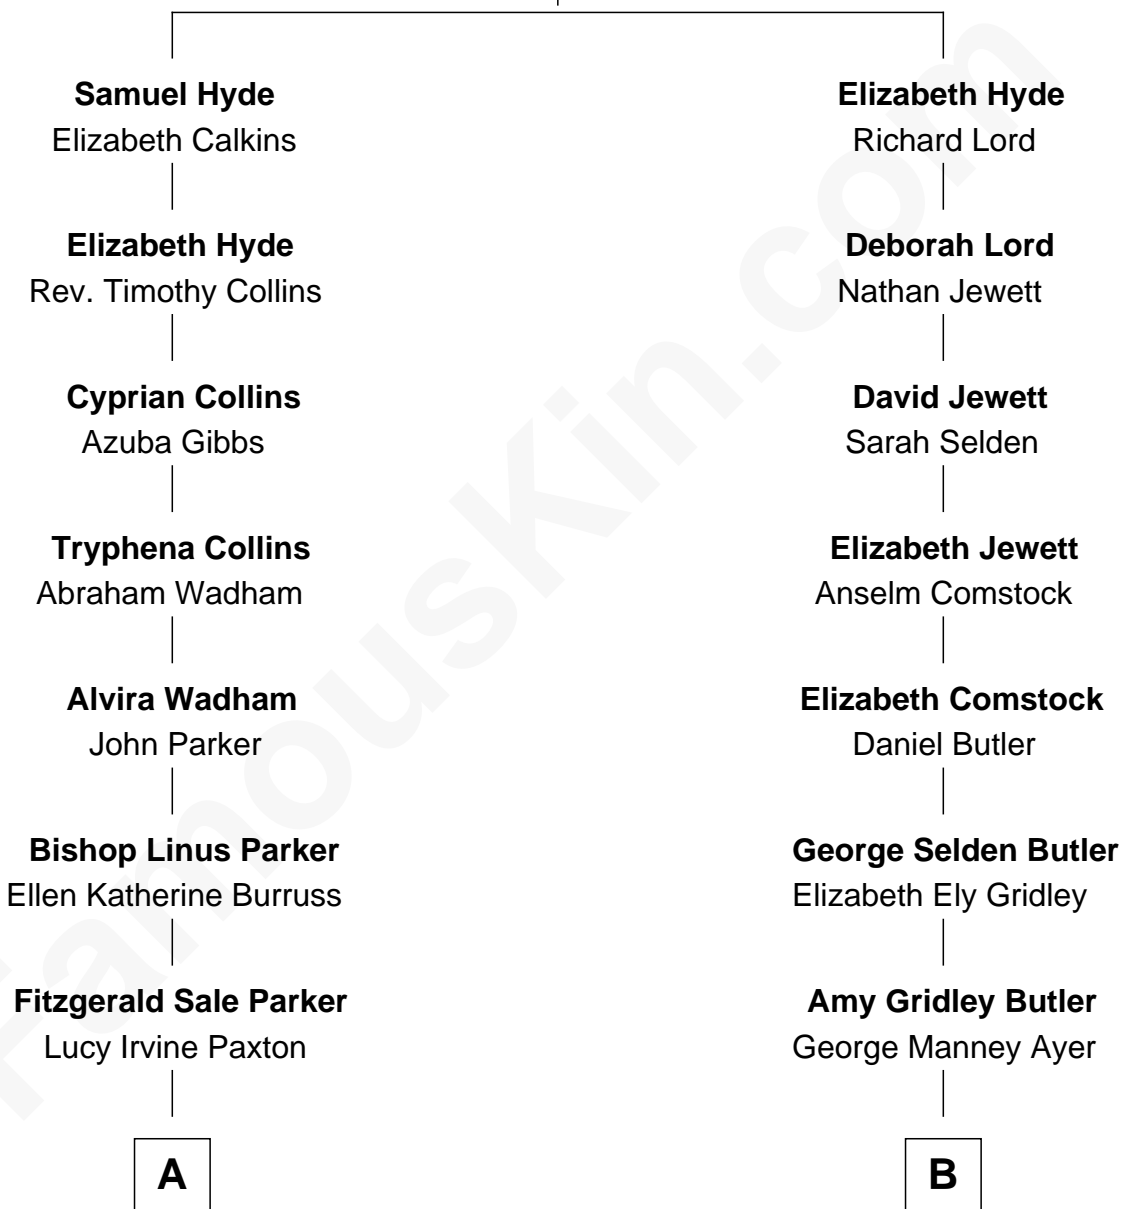

FamousKin.com Relationship Chart of

Ed Helms

TV and Movie Actor

9th cousin of

Gerald Ford

38th U.S. President

Samuel Hyde

Jane Lee

A

Fitzgerald Sale Parker
Frances Helen Jackson

Pamela Ann Parker
John A. Helms

Ed Helms
TV and Movie Actor

B

Adele Augusta Ayer
Levi Addison Gardner

Dorothy Ayer Gardner
Leslie Lynch King

Gerald Ford
38th U.S. President