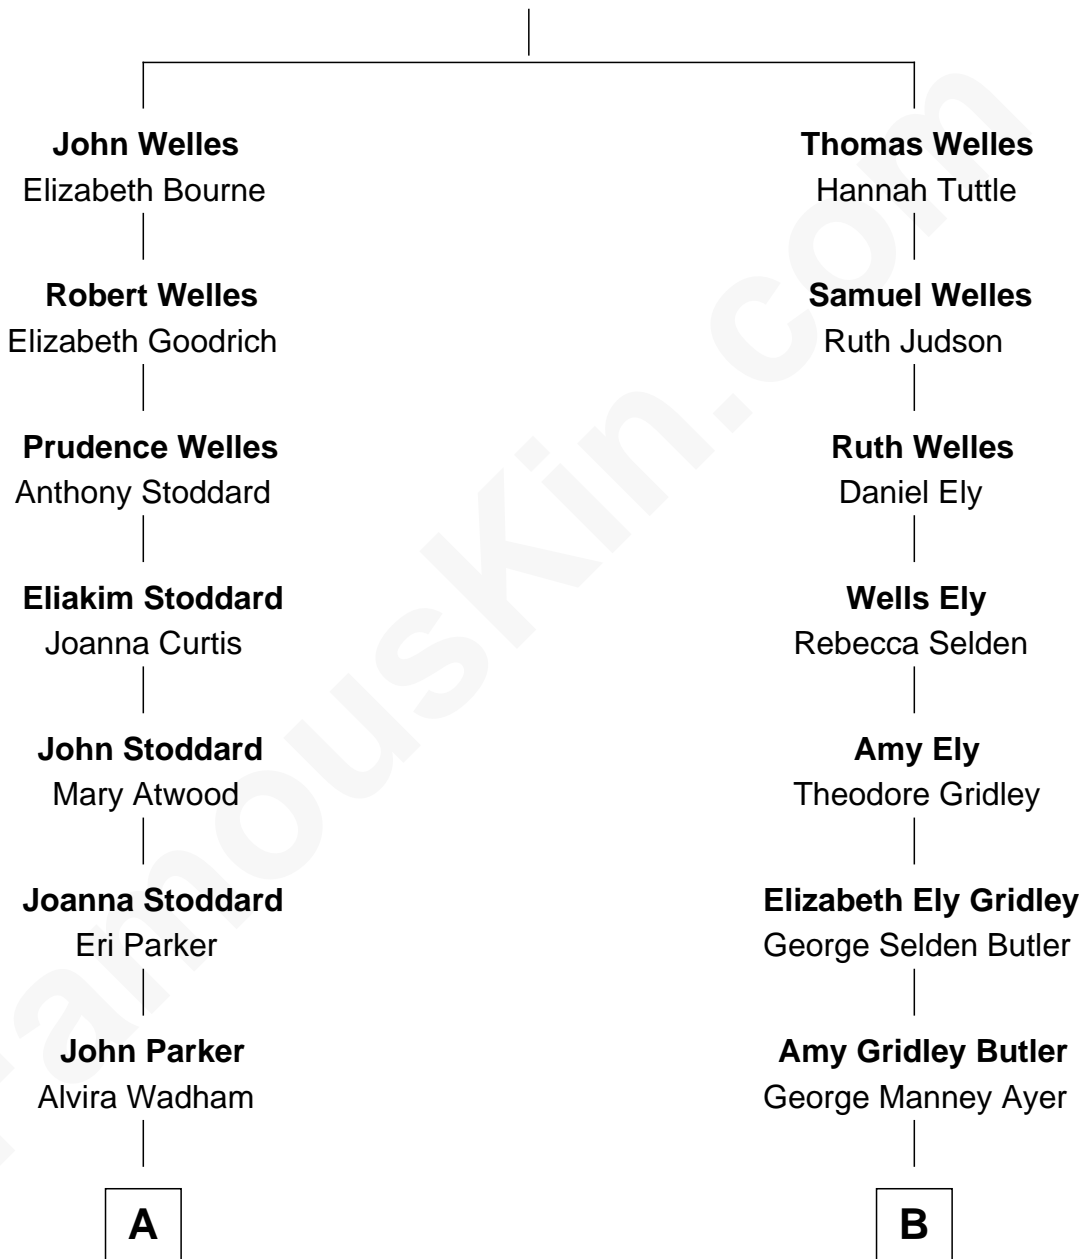

FamousKin.com Relationship Chart of

Ed Helms

TV and Movie Actor

9th cousin 2 times removed of

Gerald Ford

38th U.S. President

Thomas Welles

Alice Tomes

A

Bishop Linus Parker
Ellen Katherine Burruss

Fitzgerald Sale Parker
Lucy Irvine Paxton

Fitzgerald Sale Parker
Frances Helen Jackson

Pamela Ann Parker
John A. Helms

Ed Helms
TV and Movie Actor

B

Adele Augusta Ayer
Levi Addison Gardner

Dorothy Ayer Gardner
Leslie Lynch King

Gerald Ford
38th U.S. President