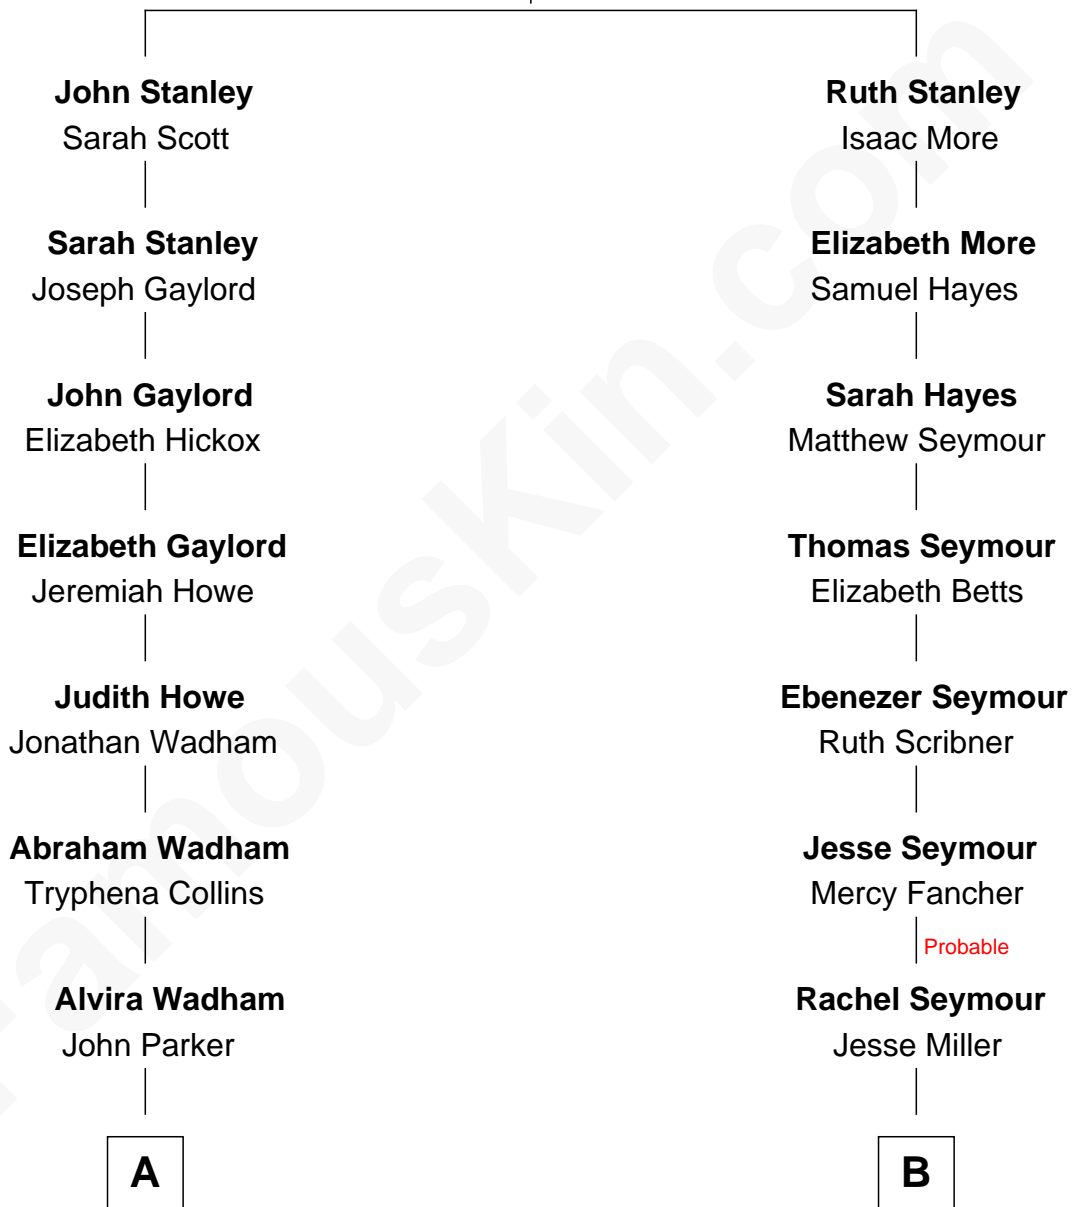

FamousKin.com Relationship Chart of

Ed Helms

TV and Movie Actor

10th cousin 1 time removed of

Gerald Ford

38th U.S. President

John Stanley
Elizabeth Uredge

A

Bishop Linus Parker
Ellen Katherine Burruss

Fitzgerald Sale Parker
Lucy Irvine Paxton

Fitzgerald Sale Parker
Frances Helen Jackson

Pamela Ann Parker
John A. Helms

Ed Helms
TV and Movie Actor

B

Sally Miller
Alexander Gardner

Levi Addison Gardner
Adele Augusta Ayer

Dorothy Ayer Gardner
Leslie Lynch King

Gerald Ford
38th U.S. President