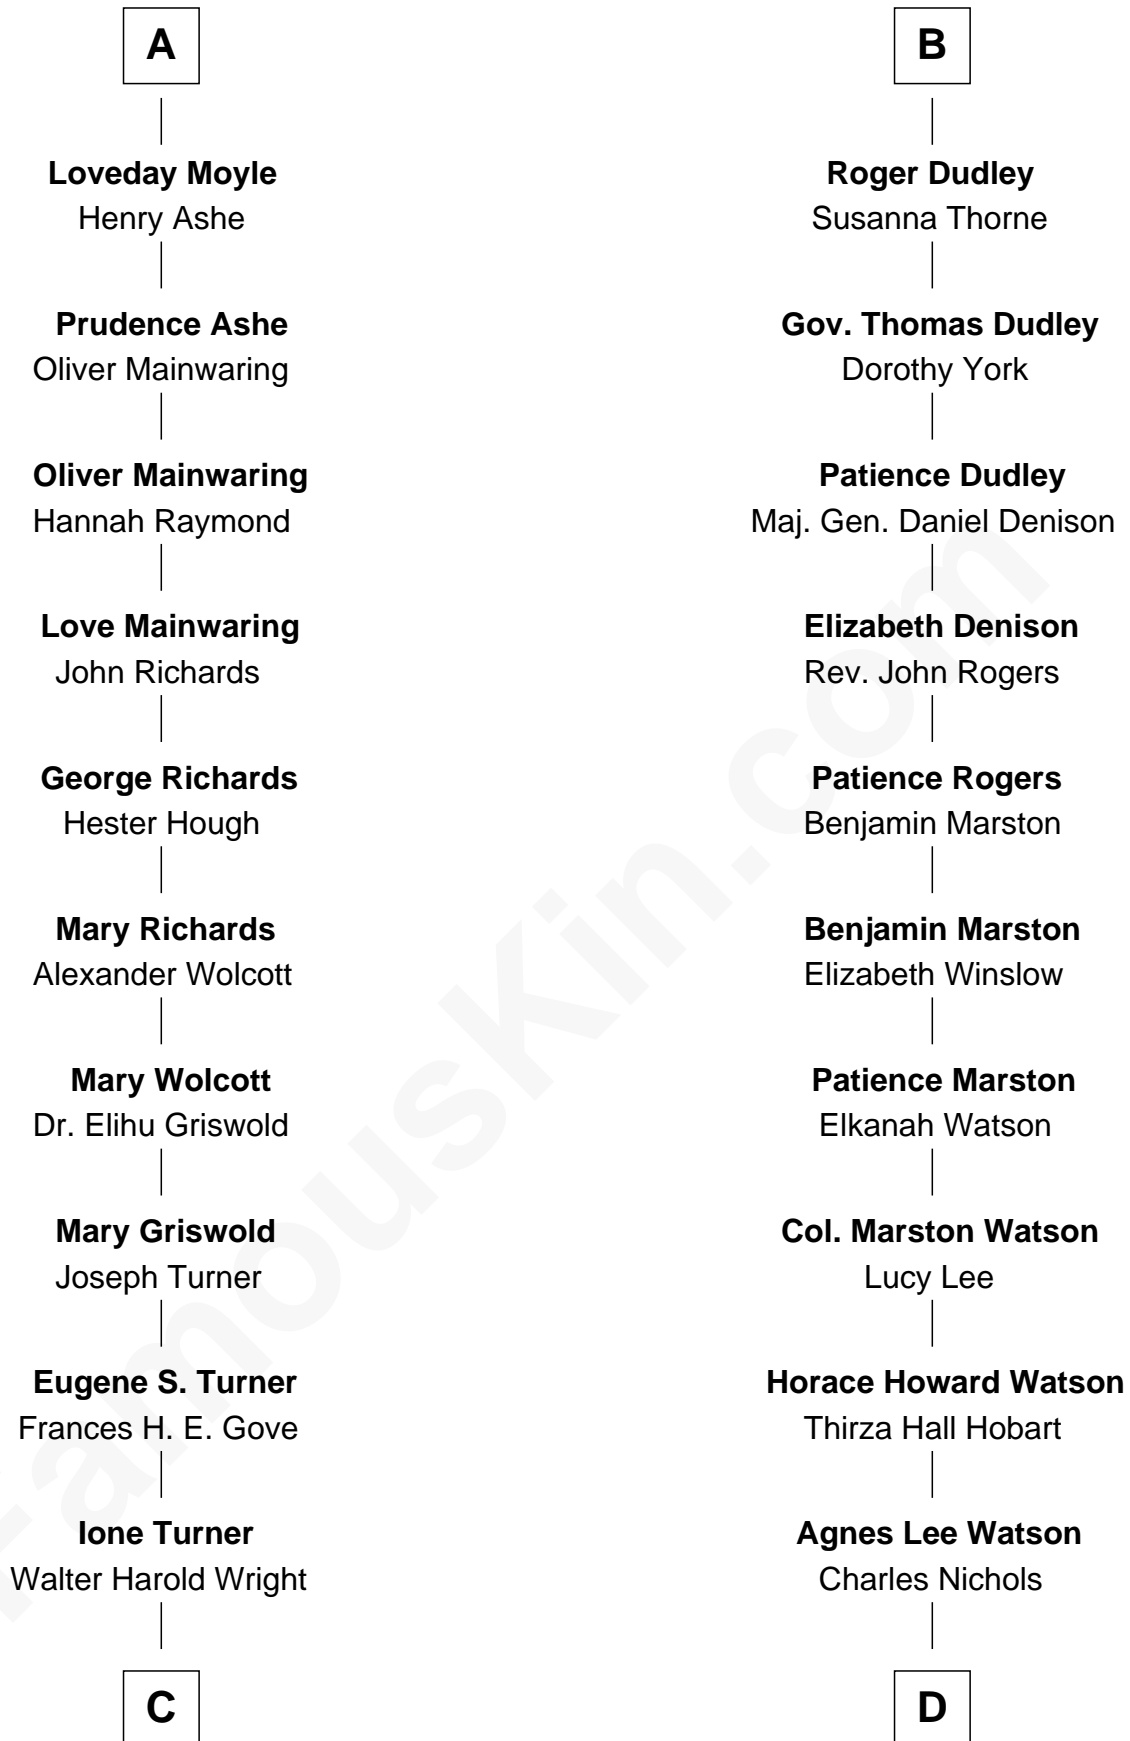

FamousKin.com Relationship Chart of

Ed Helms

TV and Movie Actor

20th cousin 1 time removed of

John Cena

Movie Actor and WWE Pro Wrestler

Thomas Holand
Joan Plantagenet

John de Holand
Elizabeth of Lancaster

Eleanor Holand
Edward Cherleton

Joyce Cherleton
Sir John Tiptoft

Joyce Tiptoft
Sir Edmund Sutton

Sir Edward Sutton
Cecily Willoughby

Sir John Sutton
Cecily Grey

Sir Henry Dudley
----- Ashton

Probable

B