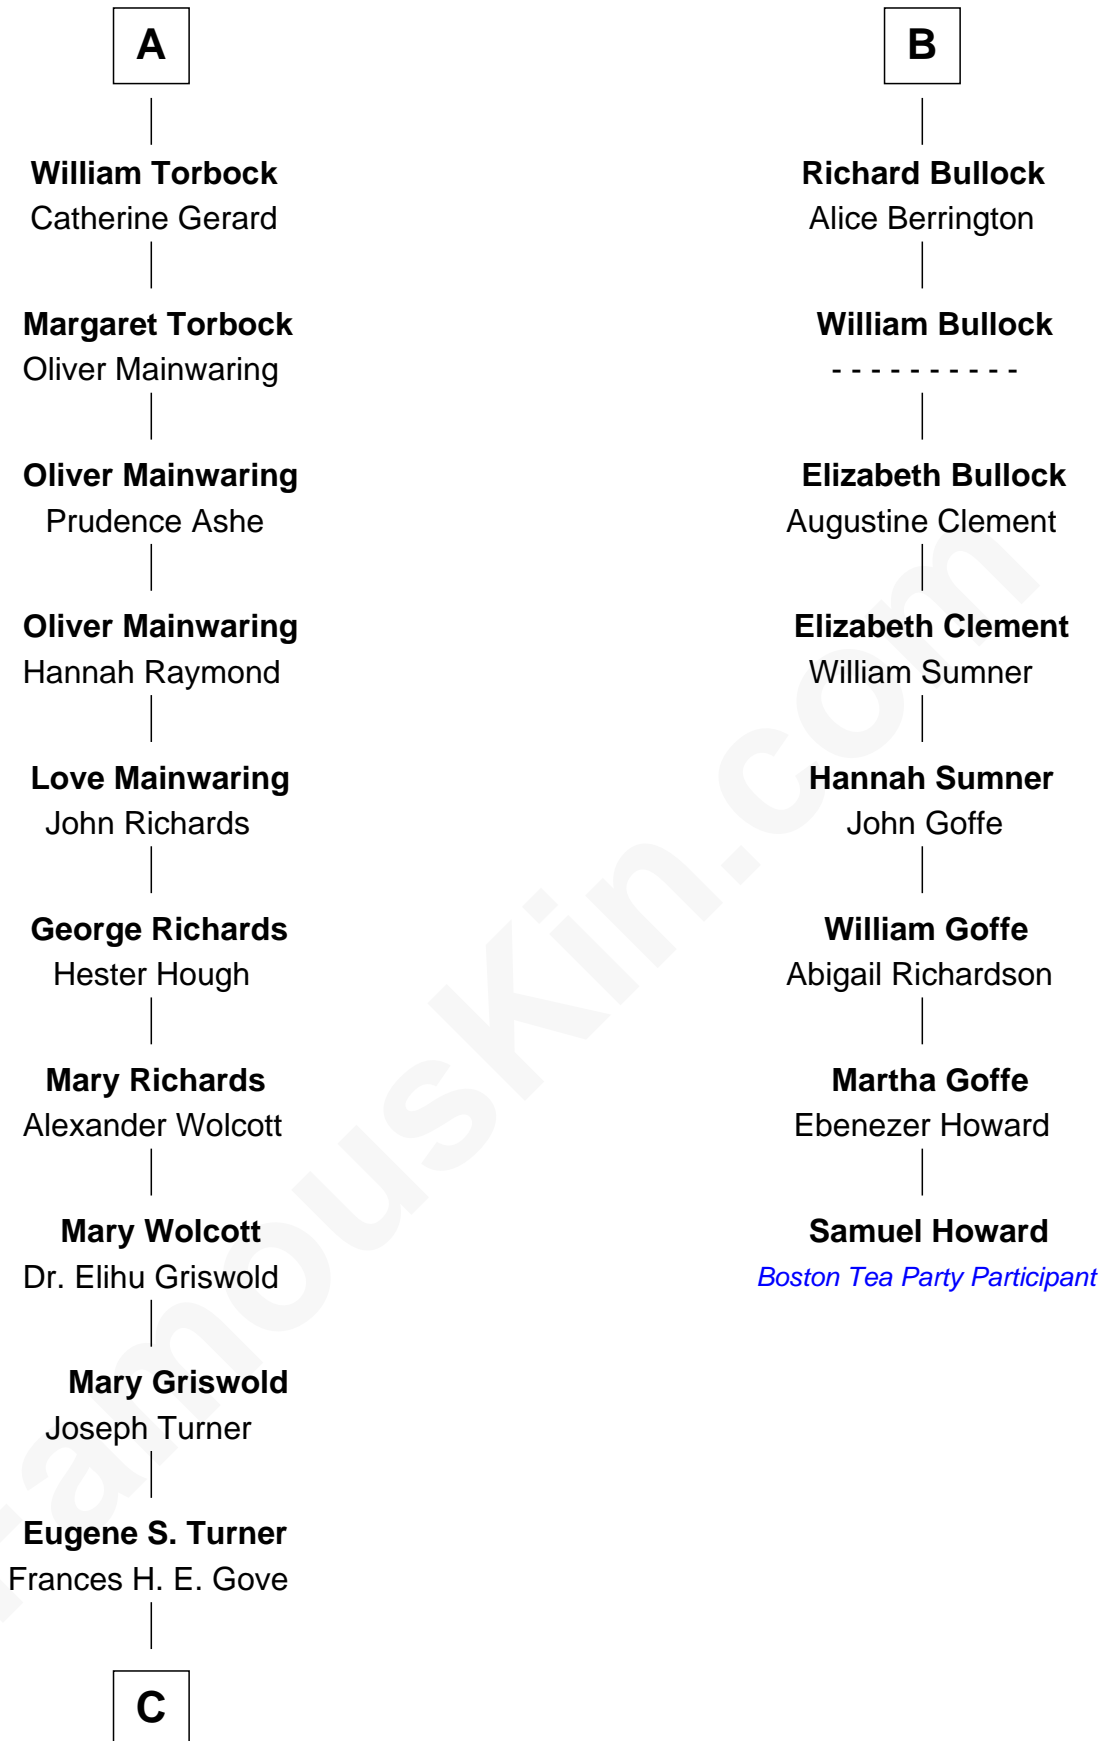

FamousKin.com

Relationship Chart of

Ed Helms

TV and Movie Actor

14th cousin 7 times removed of

Samuel Howard

Boston Tea Party Participant

Bartholomew de Badlesmere

Sir Thomas Stanley

Sir John Stanley

Elizabeth Weever

Margery Stanley

Sir William Torbock

Thomas Torbock

Elizabeth Moore

A

Joan de Vere

Sir William Norreys

Margaret Norreys

Gilbert Bullock

Thomas Bullock

Alice Kingsmill

B

C

|
Ione Turner

Walter Harold Wright

|
Inez Emeline Wright

George Pullen Jackson

|
Frances Helen Jackson

Fitzgerald Sale Parker

|
Pamela Ann Parker

John A. Helms