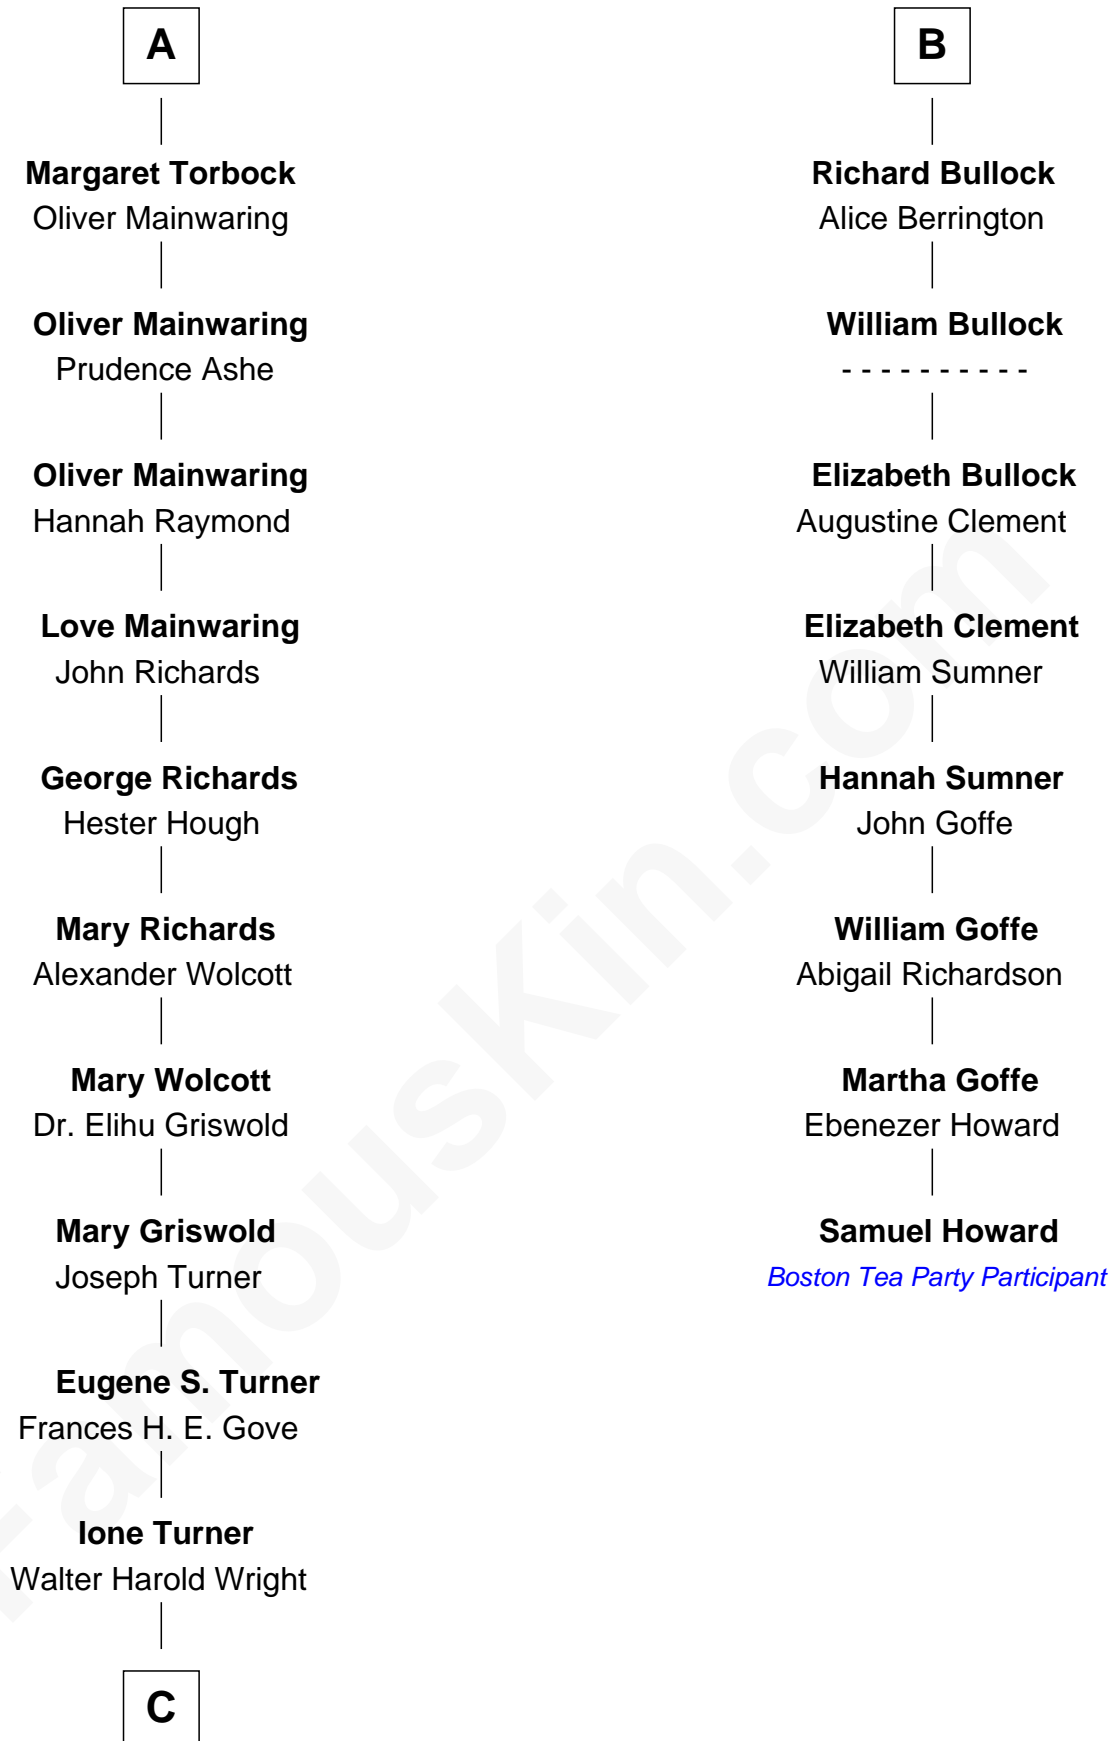

FamousKin.com

Relationship Chart of

Ed Helms

TV and Movie Actor

14th cousin 6 times removed of

Samuel Howard

Boston Tea Party Participant

C

Inez Emeline Wright
George Pullen Jackson

Frances Helen Jackson
Fitzgerald Sale Parker

Pamela Ann Parker
John A. Helms

Ed Helms
TV and Movie Actor

FamousKin.com