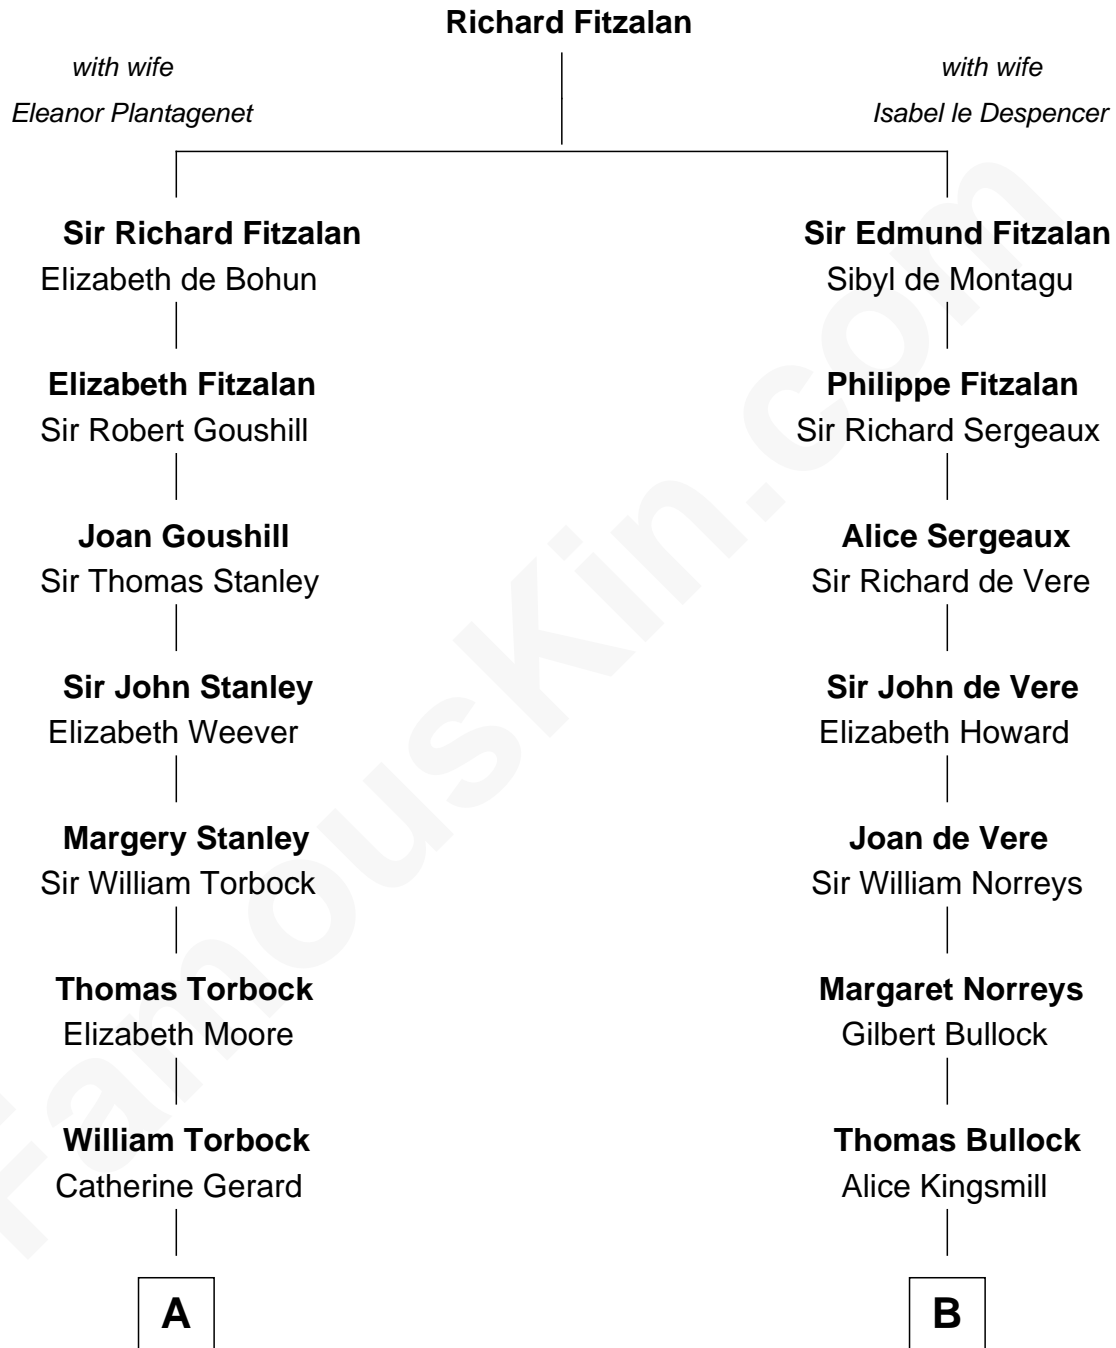

FamousKin.com

Relationship Chart of

Ed Helms

TV and Movie Actor

14th cousin 6 times removed of

Samuel Howard

Boston Tea Party Participant

C