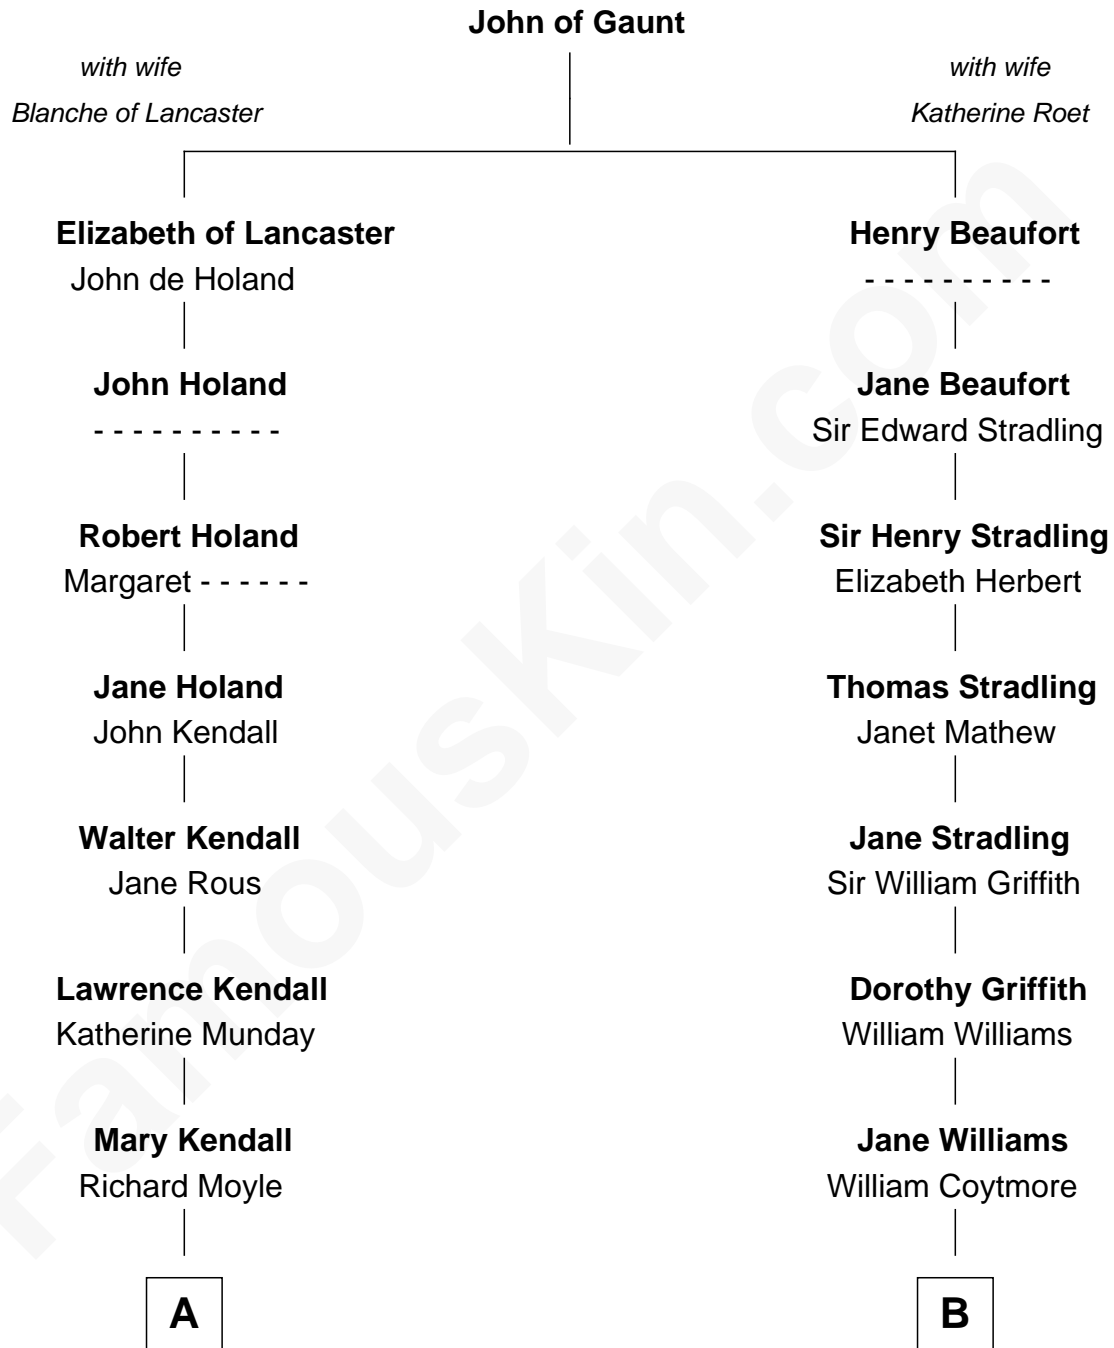

FamousKin.com

Relationship Chart of

Ed Helms

TV and Movie Actor

17th cousin 3 times removed of

Franklin D. Roosevelt

32nd U.S. President

A