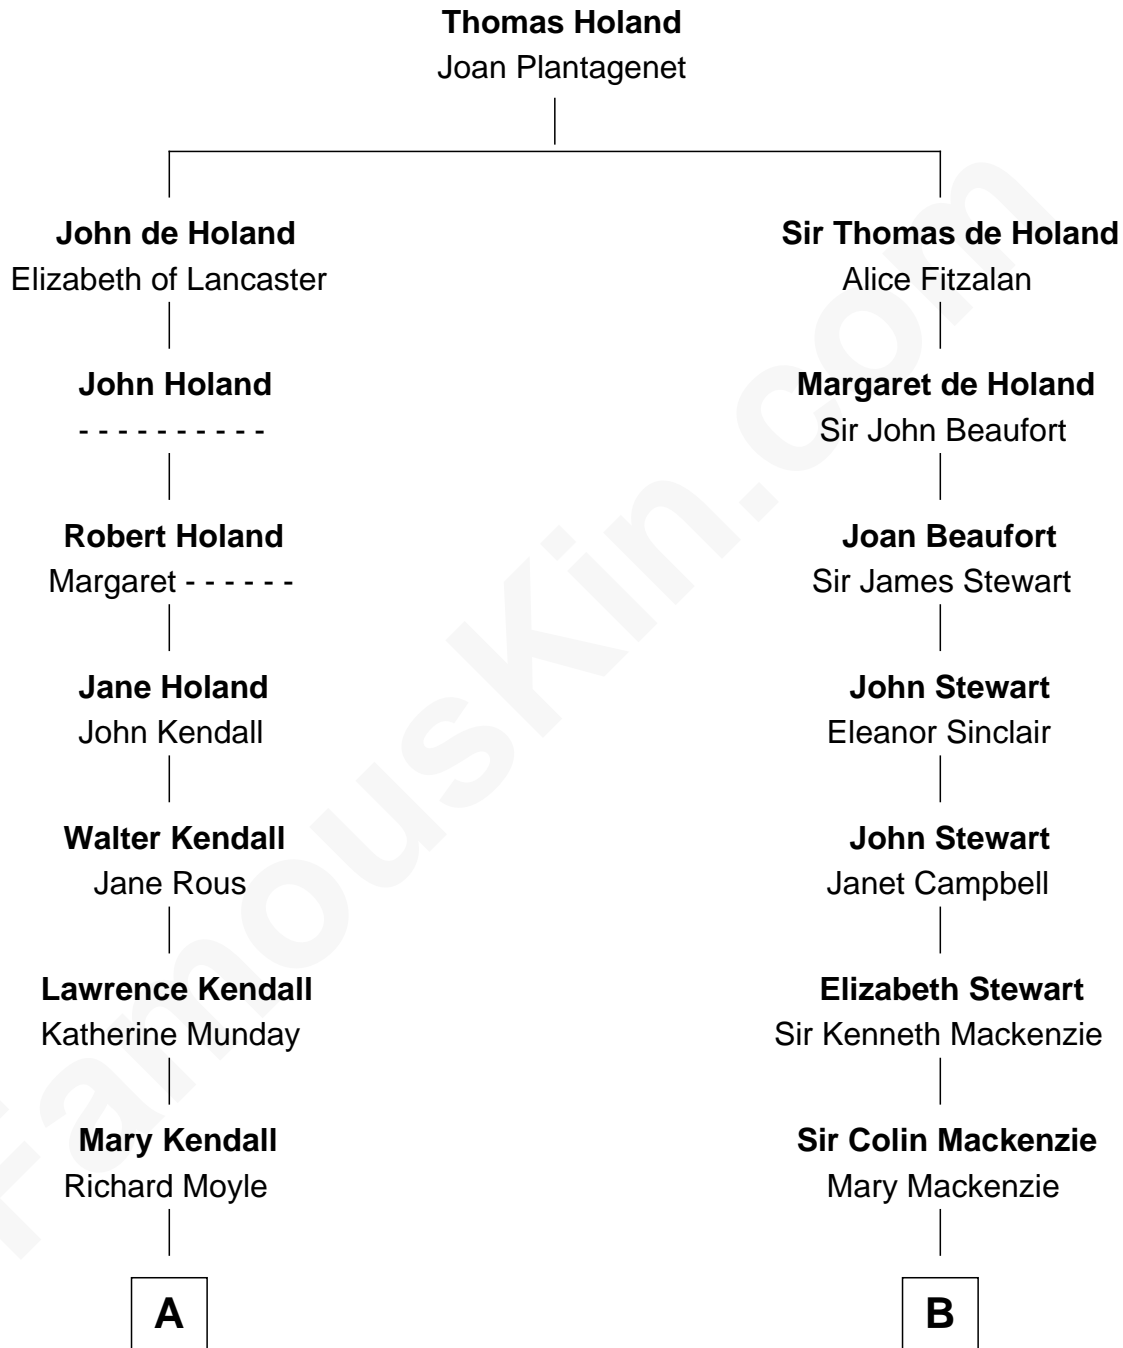

FamousKin.com

Relationship Chart of

Ed Helms

TV and Movie Actor

17th cousin 3 times removed of

Eleanor Roosevelt

First Lady of President Franklin D. Roosevelt

A

Loveday Moyle

Henry Ashe

Prudence Ashe

Oliver Mainwaring

Oliver Mainwaring

Hannah Raymond

Love Mainwaring

John Richards

George Richards

Hester Hough

Mary Richards

Alexander Wolcott

Mary Wolcott

Dr. Elihu Griswold

Mary Griswold

Joseph Turner