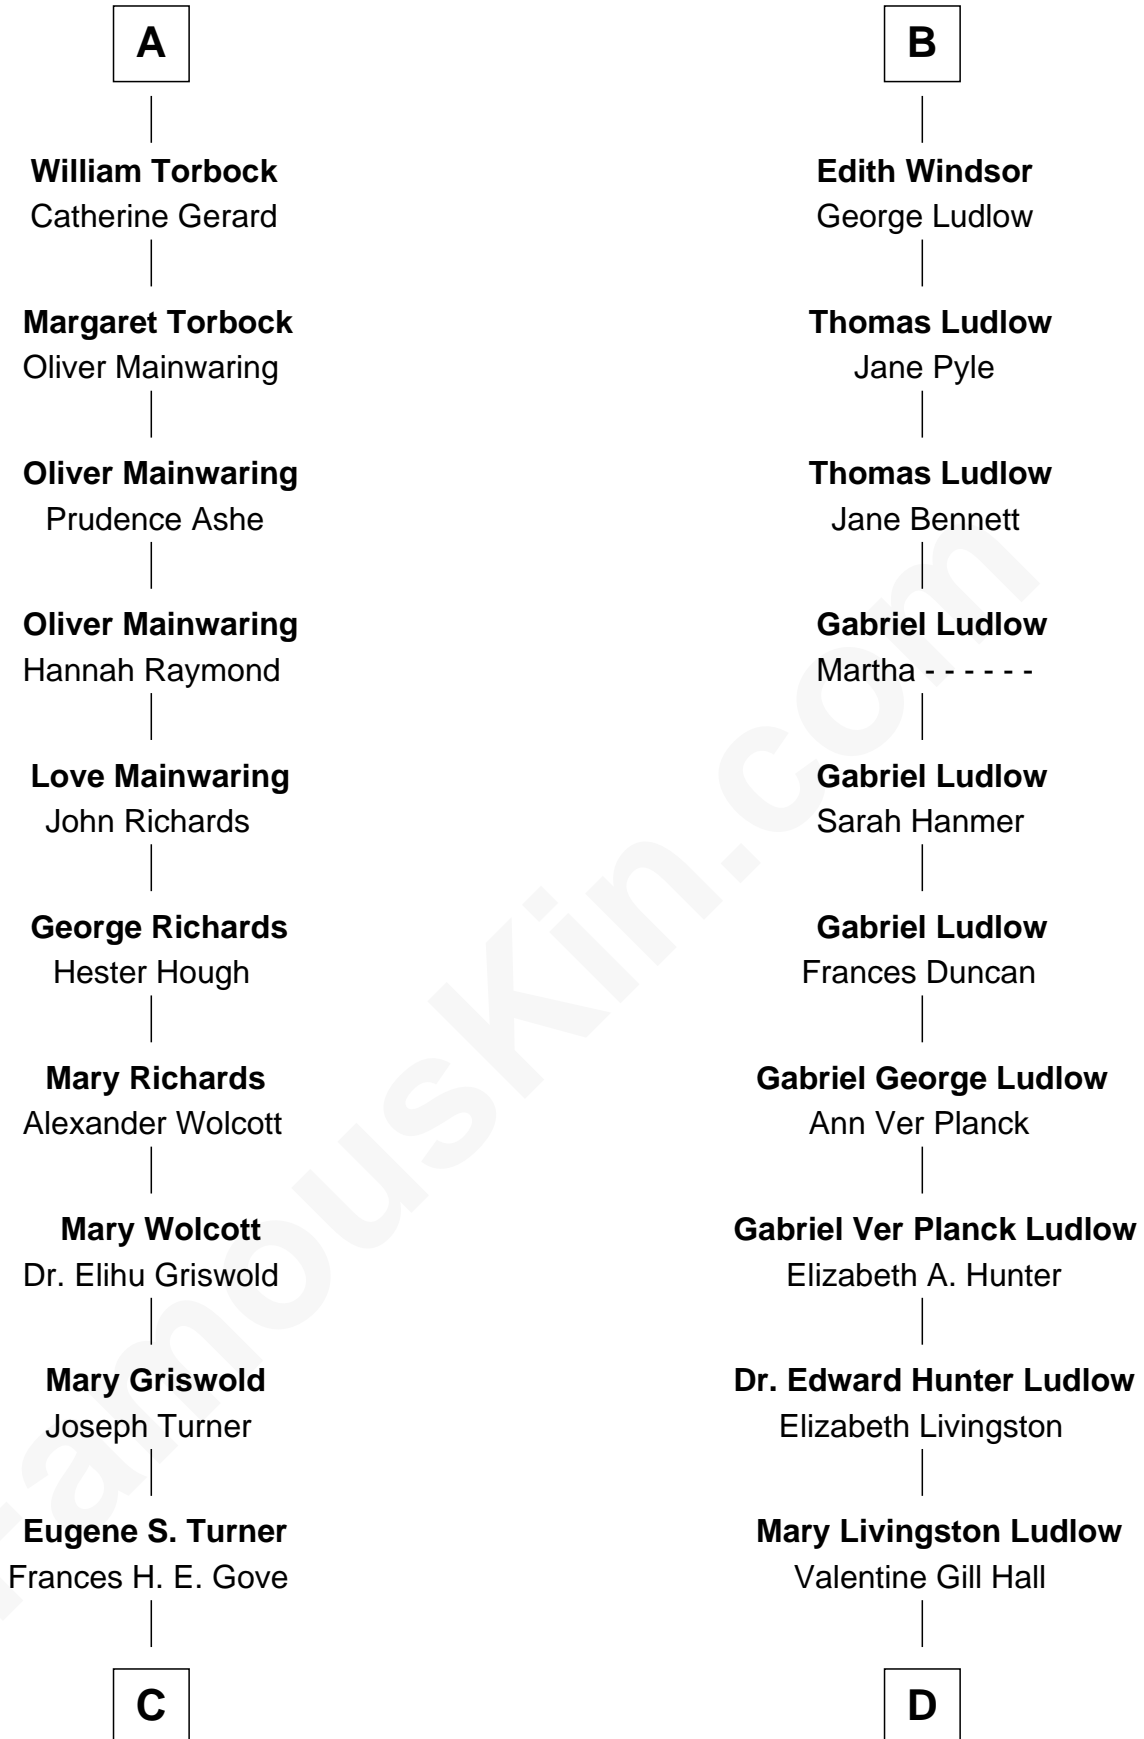

FamousKin.com

Relationship Chart of

Ed Helms

TV and Movie Actor

18th cousin 3 times removed of

Eleanor Roosevelt

First Lady of President Franklin D. Roosevelt

Humphrey de Bohun
Elizabeth Plantagenet

Sir William de Bohun
Elizabeth de Badlesmere

Elizabeth de Bohun
Sir Richard Fitzalan

Elizabeth Fitzalan
Sir Robert Goushill

Joan Goushill
Sir Thomas Stanley

Sir John Stanley
Elizabeth Weever

Margery Stanley
Sir William Torbock

Thomas Torbock
Elizabeth Moore

A

Margaret de Bohun
Sir Hugh de Courtnay

Elizabeth de Courtnay
Sir Andrew Luttrell

Sir Hugh Luttrell
Catherine de Beaumont

Elizabeth Luttrell
John Stratton

Elizabeth Stratton
John Andrews

Elizabeth Andrews
Sir Thomas de Windsor

Sir Andrews de Windsor
Elizabeth Blount

B

C

Ione Turner
Walter Harold Wright

Inez Emeline Wright
George Pullen Jackson

Frances Helen Jackson
Fitzgerald Sale Parker

Pamela Ann Parker
John A. Helms