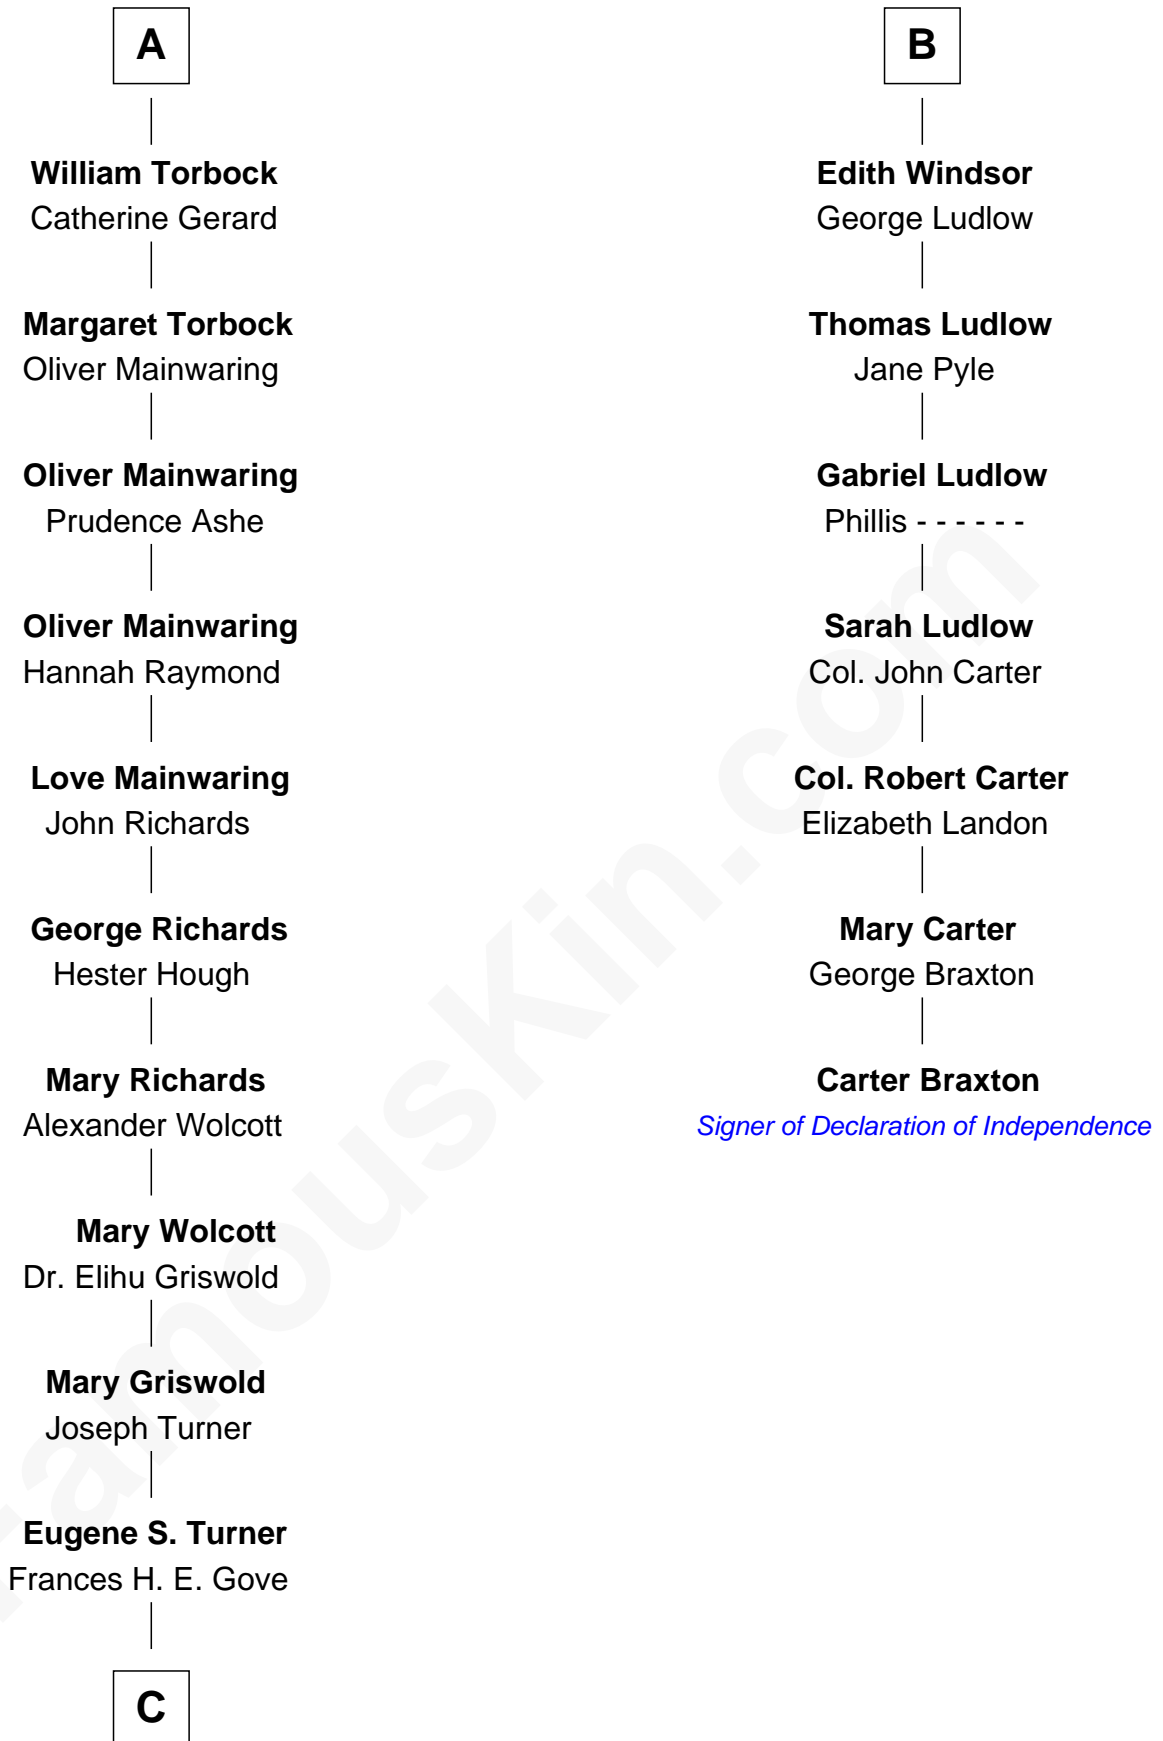

FamousKin.com

Relationship Chart of

Ed Helms

TV and Movie Actor

13th cousin 8 times removed of

Carter Braxton

Signer of the Declaration of Independence

Humphrey de Bohun
Elizabeth Plantagenet

Sir William de Bohun
Elizabeth de Badlesmere

Margaret de Bohun
Sir Hugh de Courtnay

Elizabeth de Bohun
Sir Richard Fitzalan

Elizabeth de Courtnay
Sir Andrew Luttrell

Elizabeth Fitzalan
Sir Robert Goushill

Sir Hugh Luttrell
Catherine de Beaumont

Joan Goushill
Sir Thomas Stanley

Elizabeth Luttrell
John Stratton

Sir John Stanley
Elizabeth Weever

Elizabeth Stratton
John Andrews

Margery Stanley
Sir William Torbock

Elizabeth Andrews
Sir Thomas de Windsor

Thomas Torbock
Elizabeth Moore

Sir Andrews de Windsor
Elizabeth Blount

A

B

C

—
Ione Turner

Walter Harold Wright