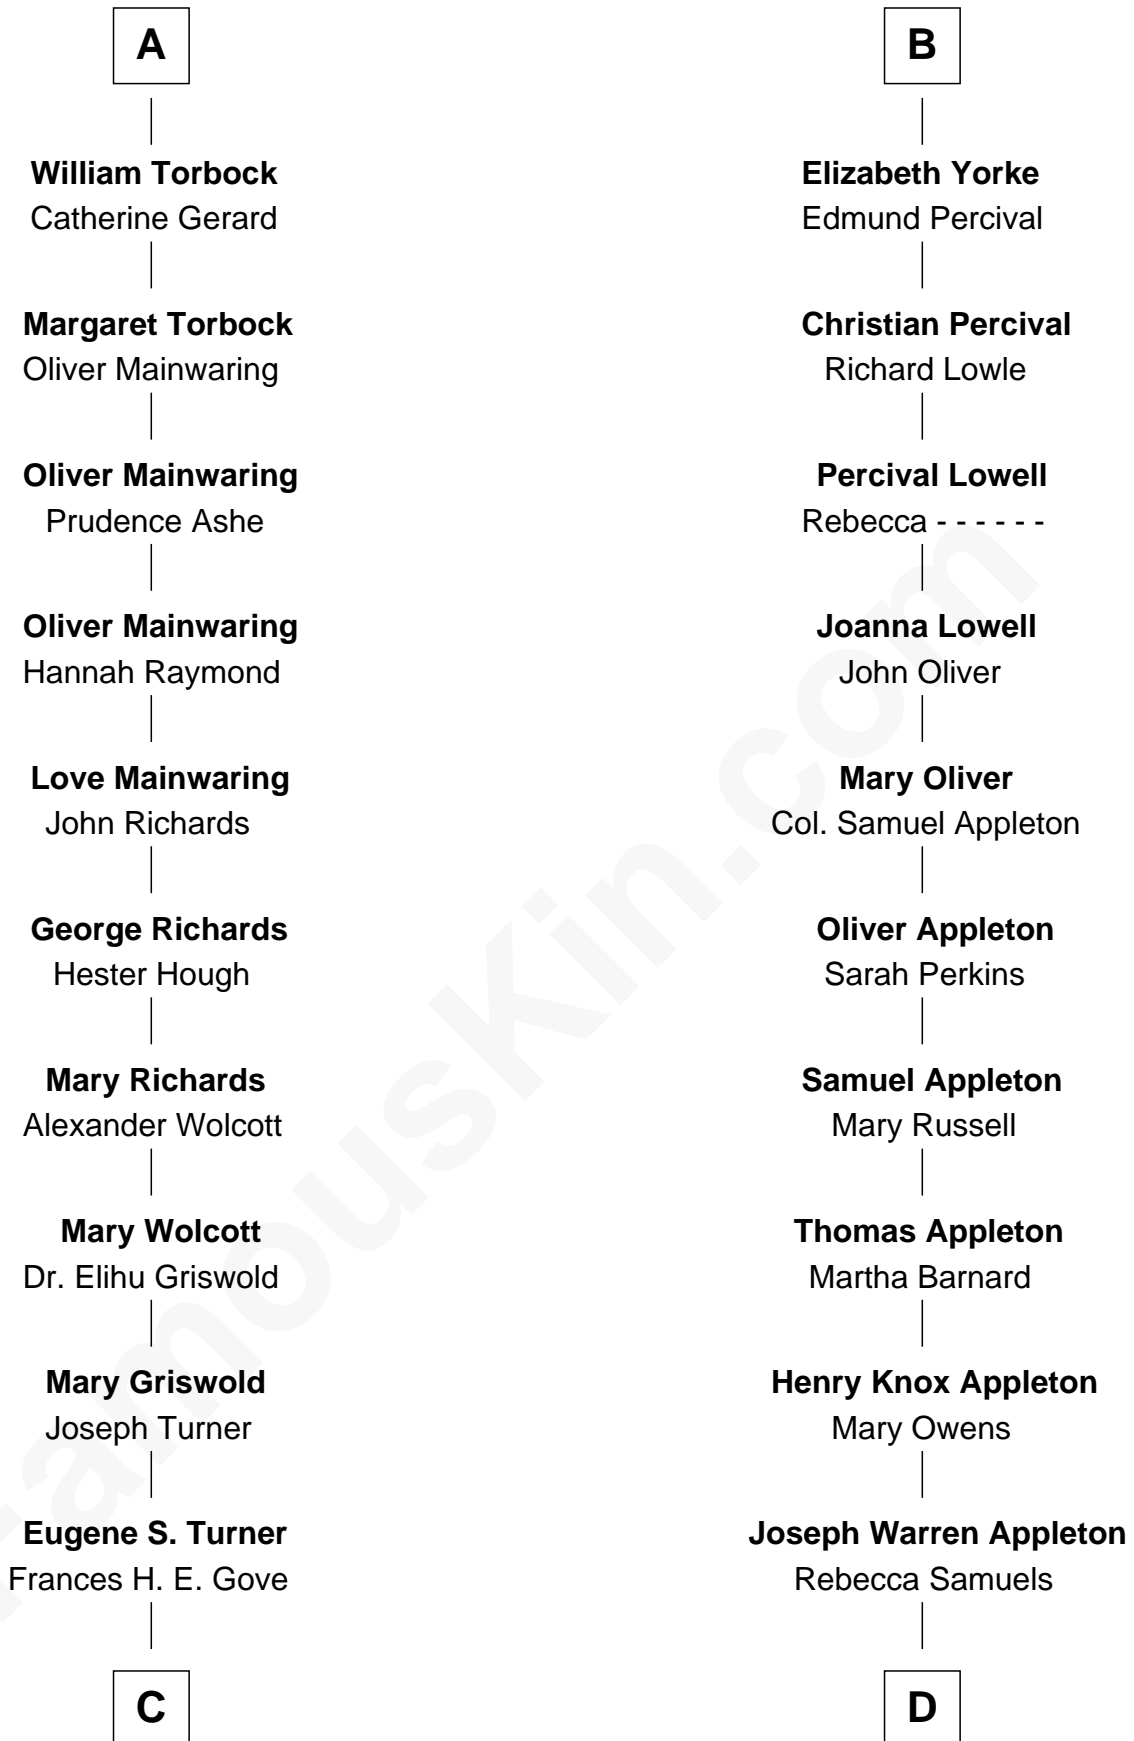

# FamousKin.com Relationship Chart of

**Ed Helms**

*TV and Movie Actor*

21st cousin of

**Marie-Chantal Miller**

*Crown Princess of Greece*

**Humphrey de Bohun**  
Elizabeth Plantagenet

**Sir William de Bohun**  
Elizabeth de Badlesmere

**Elizabeth de Bohun**  
Sir Richard Fitzalan

**Elizabeth Fitzalan**  
Sir Robert Goushill

**Joan Goushill**  
Sir Thomas Stanley

**Sir John Stanley**  
Elizabeth Weever

**Margery Stanley**  
Sir William Torbock

**Thomas Torbock**  
Elizabeth Moore

**A**

**Margaret de Bohun**  
Sir Hugh de Courtnay

**Elizabeth de Courtnay**  
Sir Andrew Luttrell

**Sir Hugh Luttrell**  
Catherine de Beaumont

**Sir John Luttrell**  
Margaret Touchet

**Sir James Luttrell**  
Elizabeth Courtnay

**Sir Hugh Luttrell**  
Margaret Hill

**Eleanor Luttrell**  
Roger Yorke

**B**

**C**

**Ione Turner**  
Walter Harold Wright

**Inez Emeline Wright**  
George Pullen Jackson