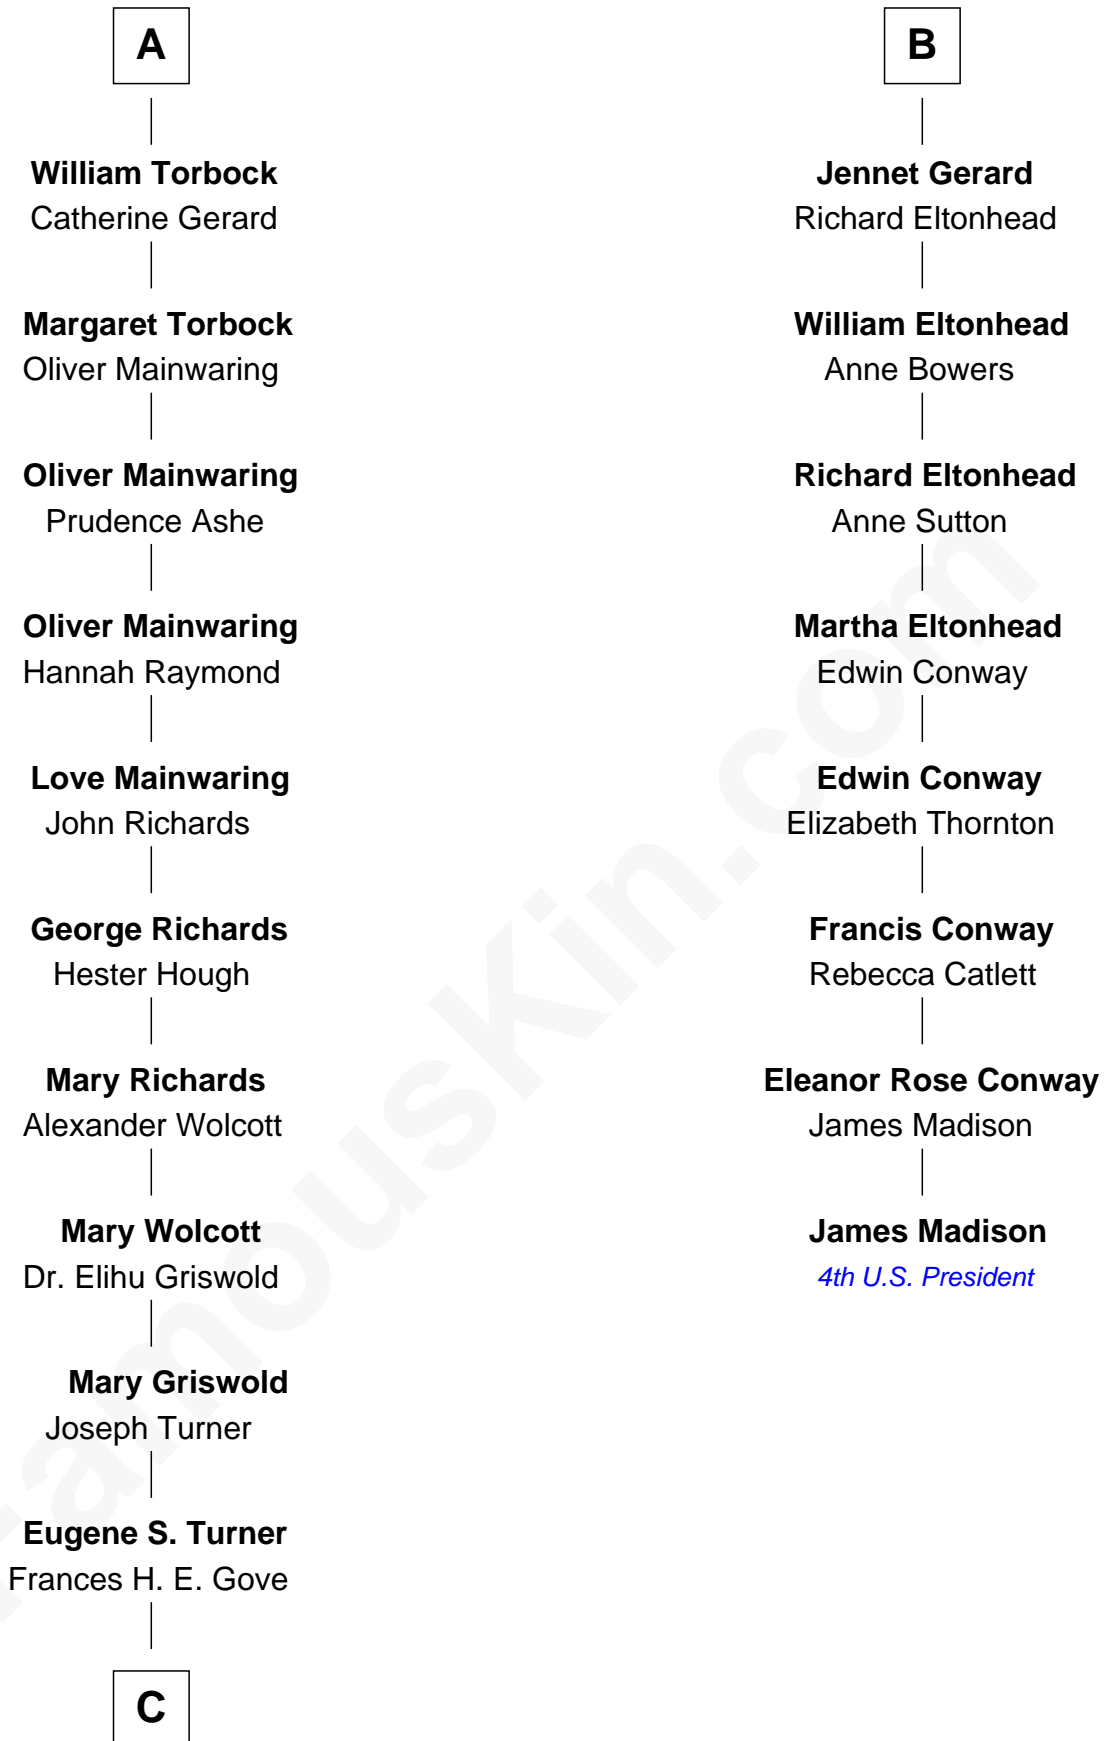

FamousKin.com

Relationship Chart of

Ed Helms

TV and Movie Actor

14th cousin 7 times removed of

James Madison

4th U.S. President

Henry Plantagenet

Eleanor Plantagenet

Richard Fitzalan

Sir Richard Fitzalan

Elizabeth de Bohun

Elizabeth Fitzalan

Sir Robert Goushill

Joan Goushill

Sir Thomas Stanley

Katherine Stanley

Sir John Savage

Dulcia Savage

Sir Henry Bold

Maud Bold

Thomas Gerard

B

C

—
Ione Turner

Walter Harold Wright

—
Inez Emeline Wright

George Pullen Jackson

—
Frances Helen Jackson

Fitzgerald Sale Parker

—
Pamela Ann Parker

John A. Helms