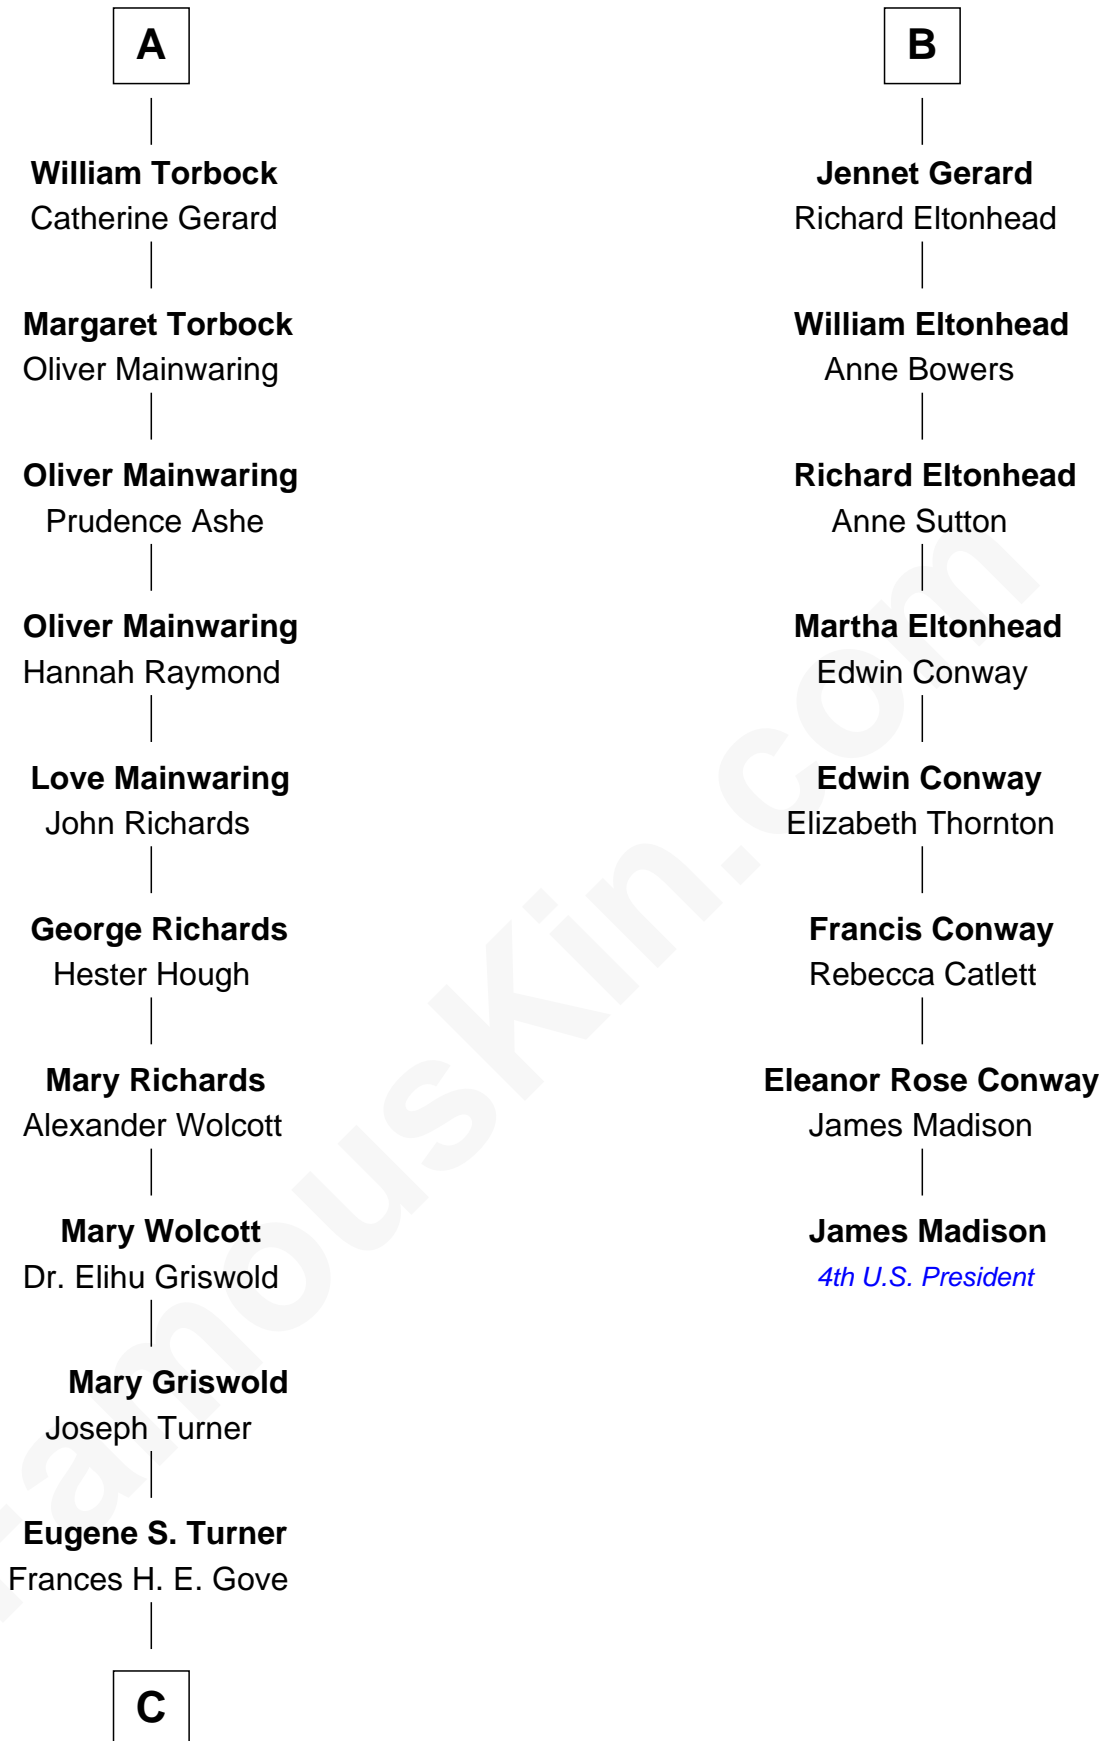

FamousKin.com

Relationship Chart of

Ed Helms

TV and Movie Actor

14th cousin 7 times removed of

James Madison

4th U.S. President

Edmund Fitzalan

Alice de Warenne

Richard Fitzalan
Eleanor Plantagenet

Sir Richard Fitzalan
Elizabeth de Bohun

Elizabeth Fitzalan
Sir Robert Goushill

Joan Goushill
Sir Thomas Stanley

Sir John Stanley
Elizabeth Weever

Margery Stanley
Sir William Torbock

Thomas Torbock
Elizabeth Moore

A

Richard Fitzalan
Eleanor Plantagenet

Sir Richard Fitzalan
Elizabeth de Bohun

Elizabeth Fitzalan
Sir Robert Goushill

Joan Goushill
Sir Thomas Stanley

Katherine Stanley
Sir John Savage

Dulcia Savage
Sir Henry Bold

Maud Bold
Thomas Gerard

B

C

—
Ione Turner

Walter Harold Wright

—
Inez Emeline Wright

George Pullen Jackson