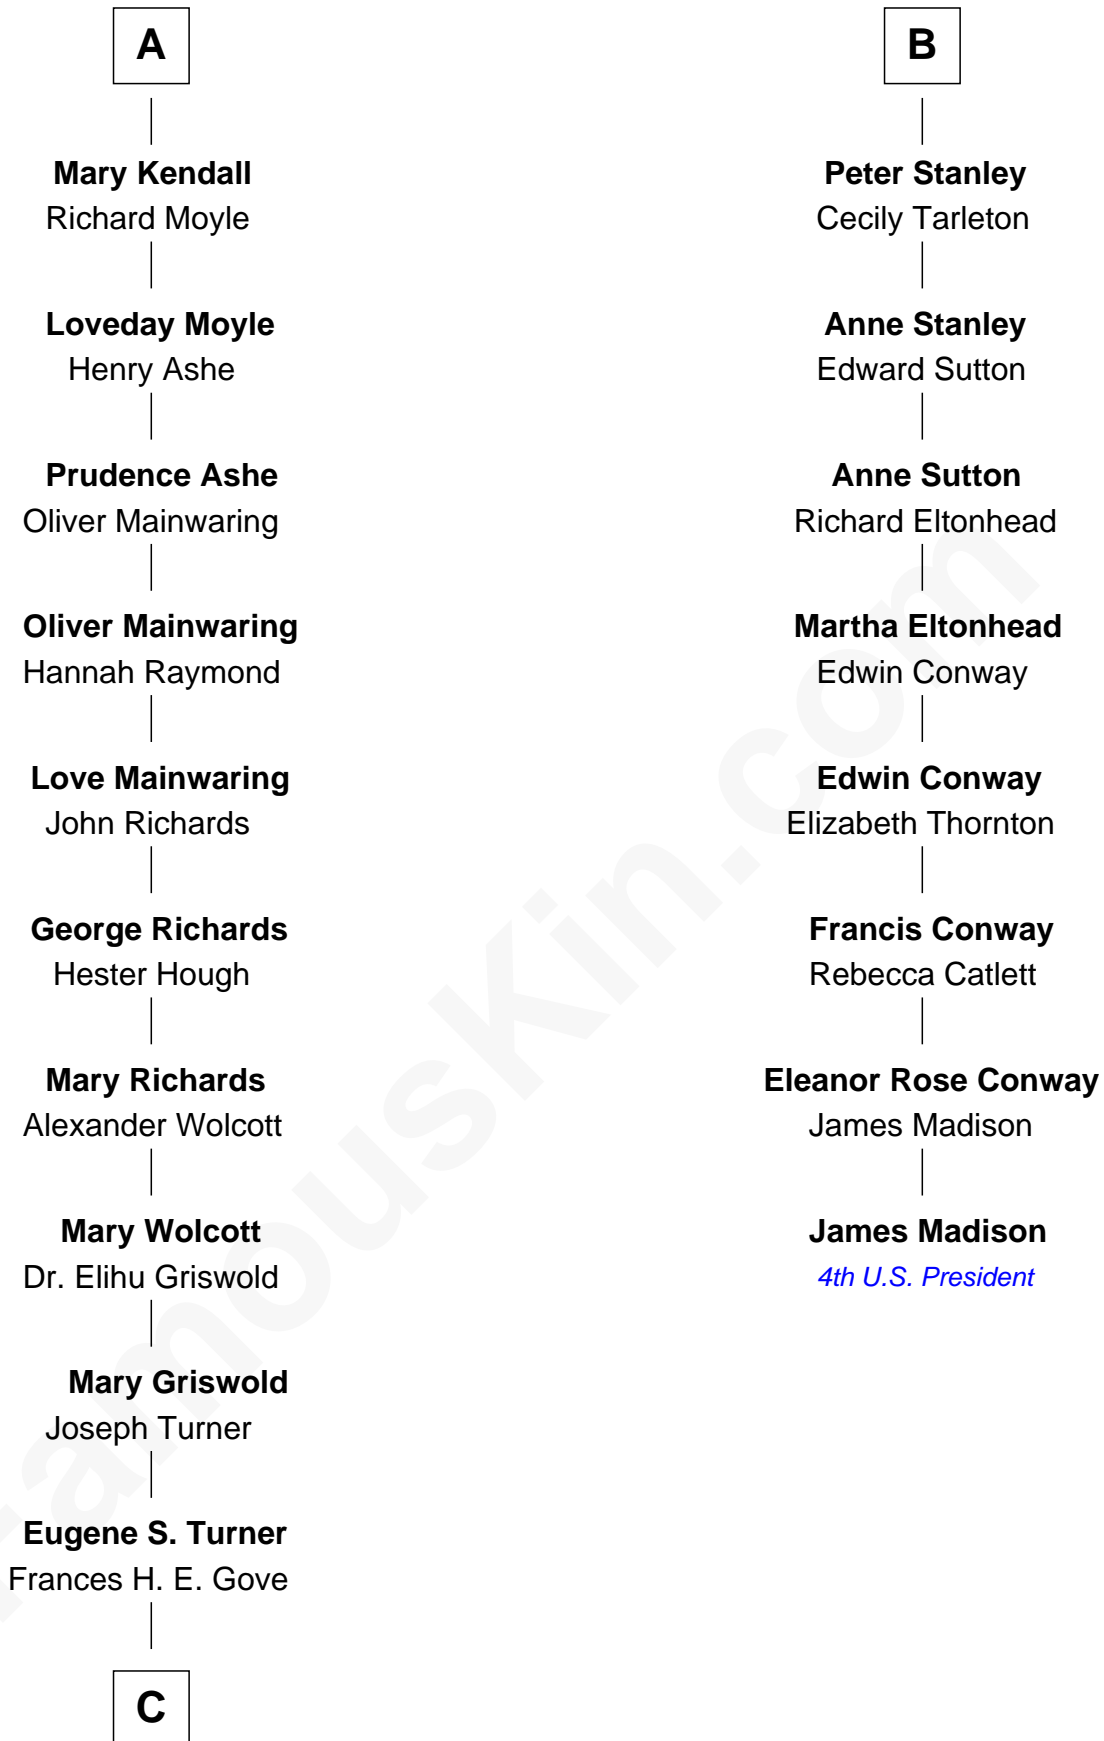

FamousKin.com

Relationship Chart of

Ed Helms

TV and Movie Actor

14th cousin 7 times removed of

James Madison

4th U.S. President

Sir Robert de Holland

Maude la Zouche

C

—
Ione Turner

Walter Harold Wright

—
Inez Emeline Wright

George Pullen Jackson

—
Frances Helen Jackson

Fitzgerald Sale Parker