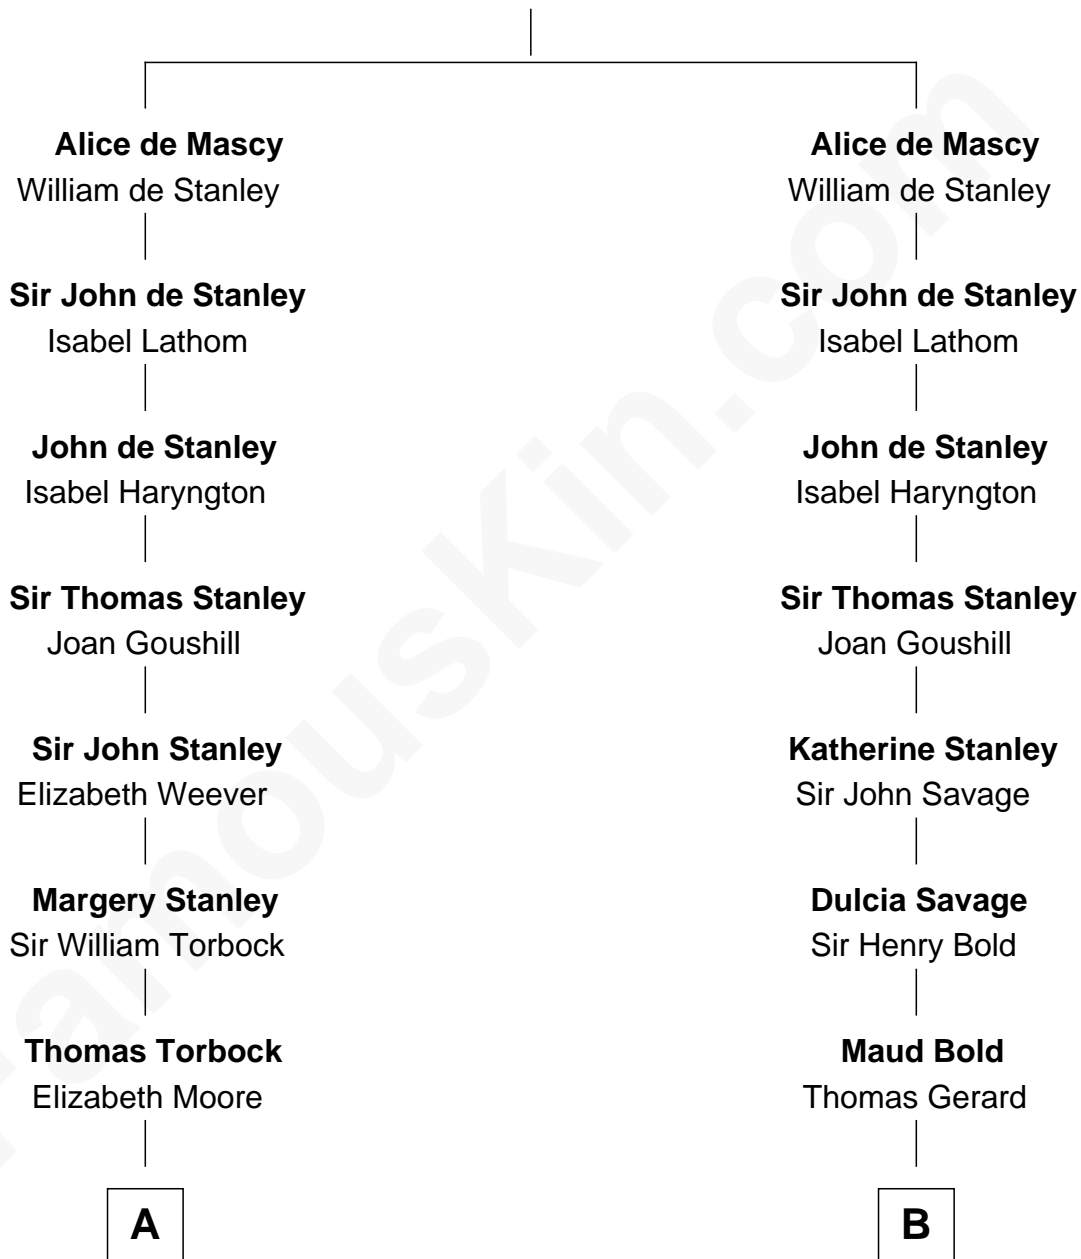

FamousKin.com

Relationship Chart of

Ed Helms

TV and Movie Actor

14th cousin 7 times removed of

James Madison

4th U.S. President

Hugh de Mascy

C

—
Ione Turner

Walter Harold Wright

—
Inez Emeline Wright

George Pullen Jackson

—
Frances Helen Jackson

Fitzgerald Sale Parker

—
Pamela Ann Parker