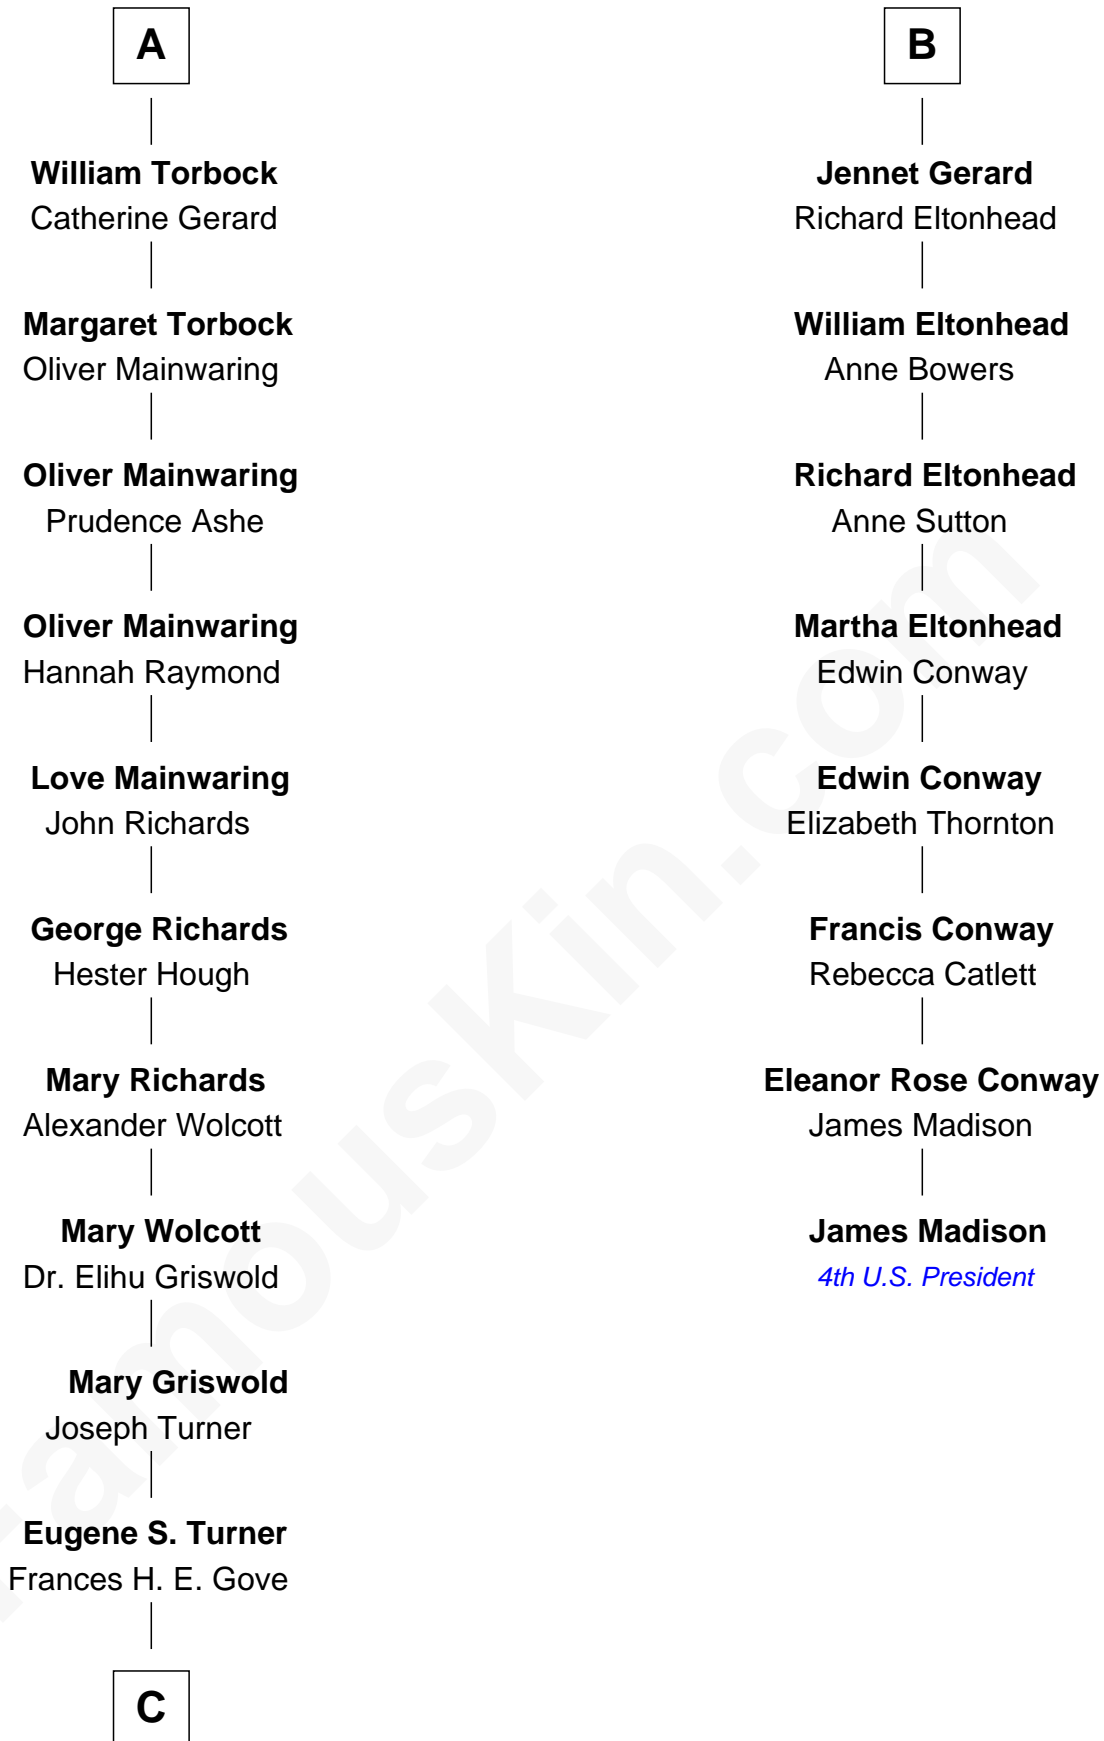

FamousKin.com

Relationship Chart of

Ed Helms

TV and Movie Actor

14th cousin 7 times removed of

James Madison

4th U.S. President

Hugh de Mascy

C

—
Ione Turner

Walter Harold Wright

—
Inez Emeline Wright

George Pullen Jackson

—
Frances Helen Jackson

Fitzgerald Sale Parker

—
Pamela Ann Parker