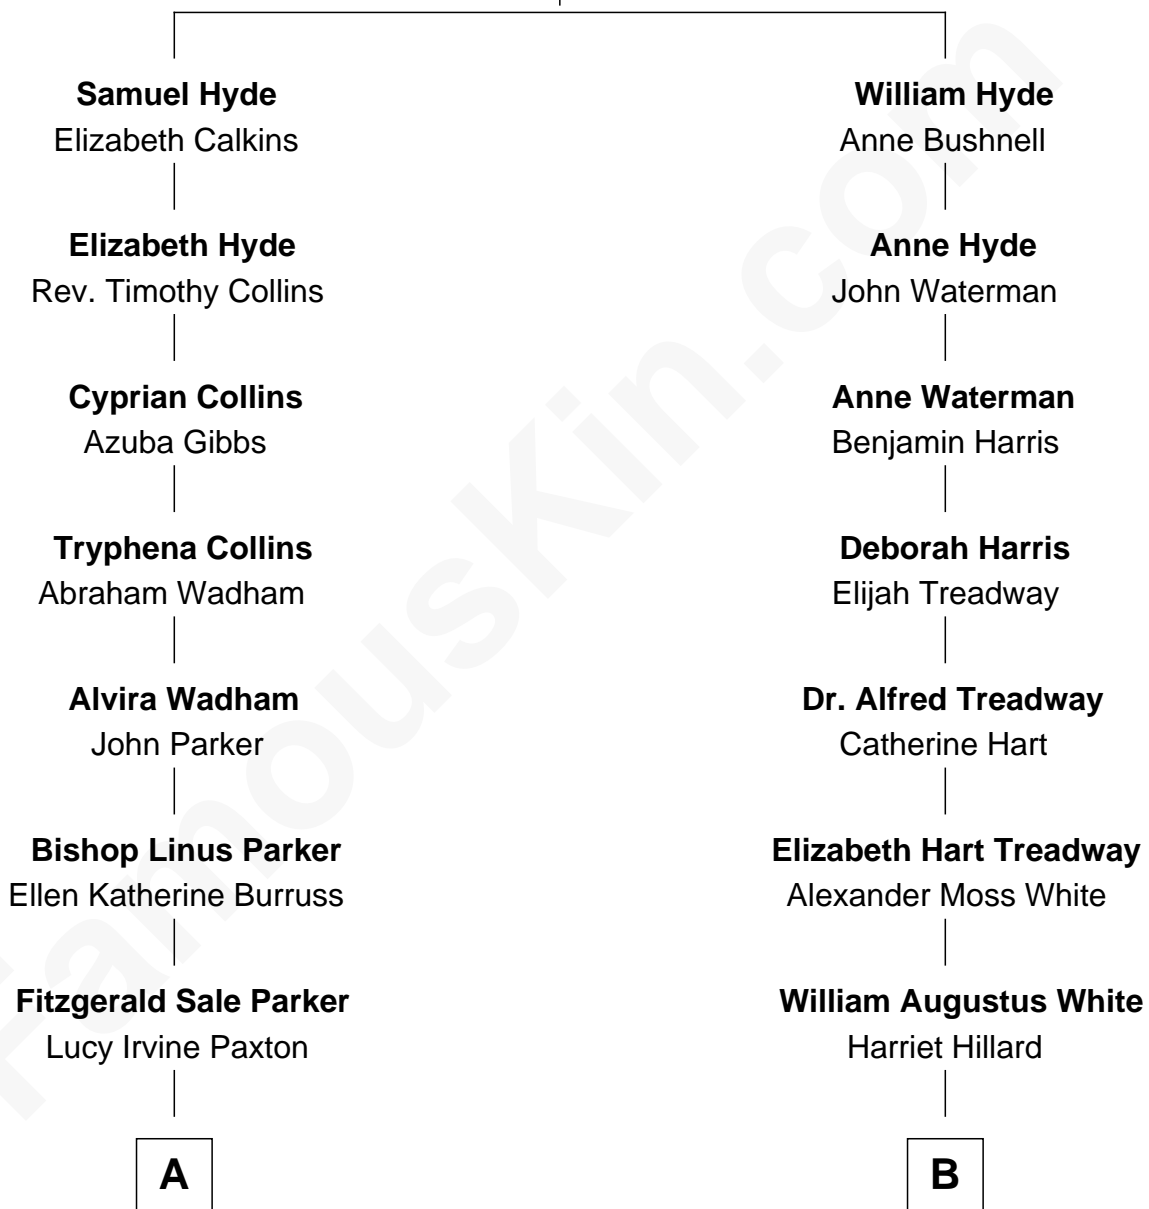

FamousKin.com Relationship Chart of

Ed Helms

TV and Movie Actor

9th cousin of

Bill Weld

68th Governor of Massachusetts

Samuel Hyde

Jane Lee

A

Fitzgerald Sale Parker
Frances Helen Jackson

Pamela Ann Parker
John A. Helms

Ed Helms
TV and Movie Actor

B

Margaret Low White
Francis Minot Weld

David Weld
Mary Blake Nichols

Bill Weld
68th Governor of Massachusetts